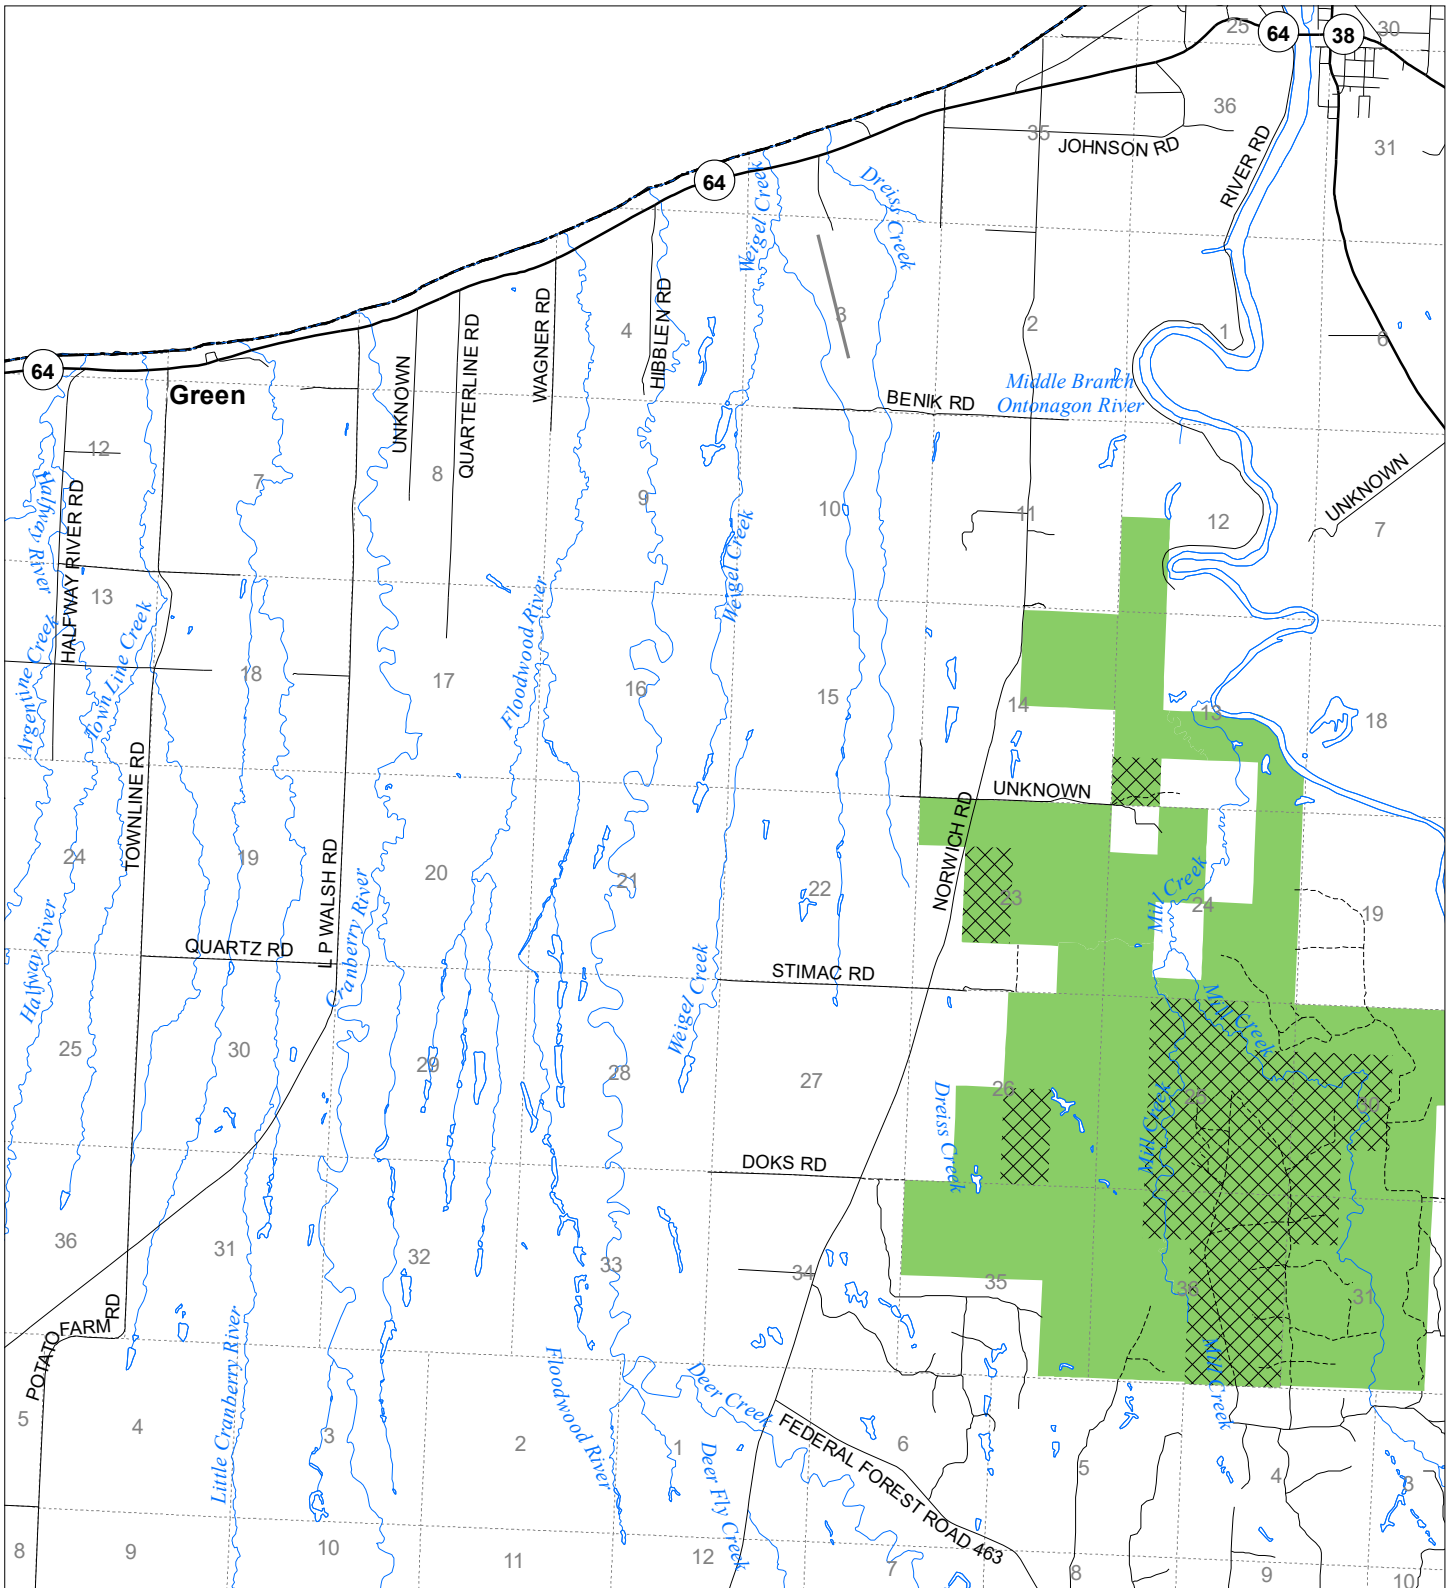

# Fuelwood Collection Ontonagon County T51N,R40W

- State land open to fuelwood collection
- State land closed to fuelwood collection

Effective: March 1, 2021

  
 Miles  
 0      0.5      1

02/02/2021