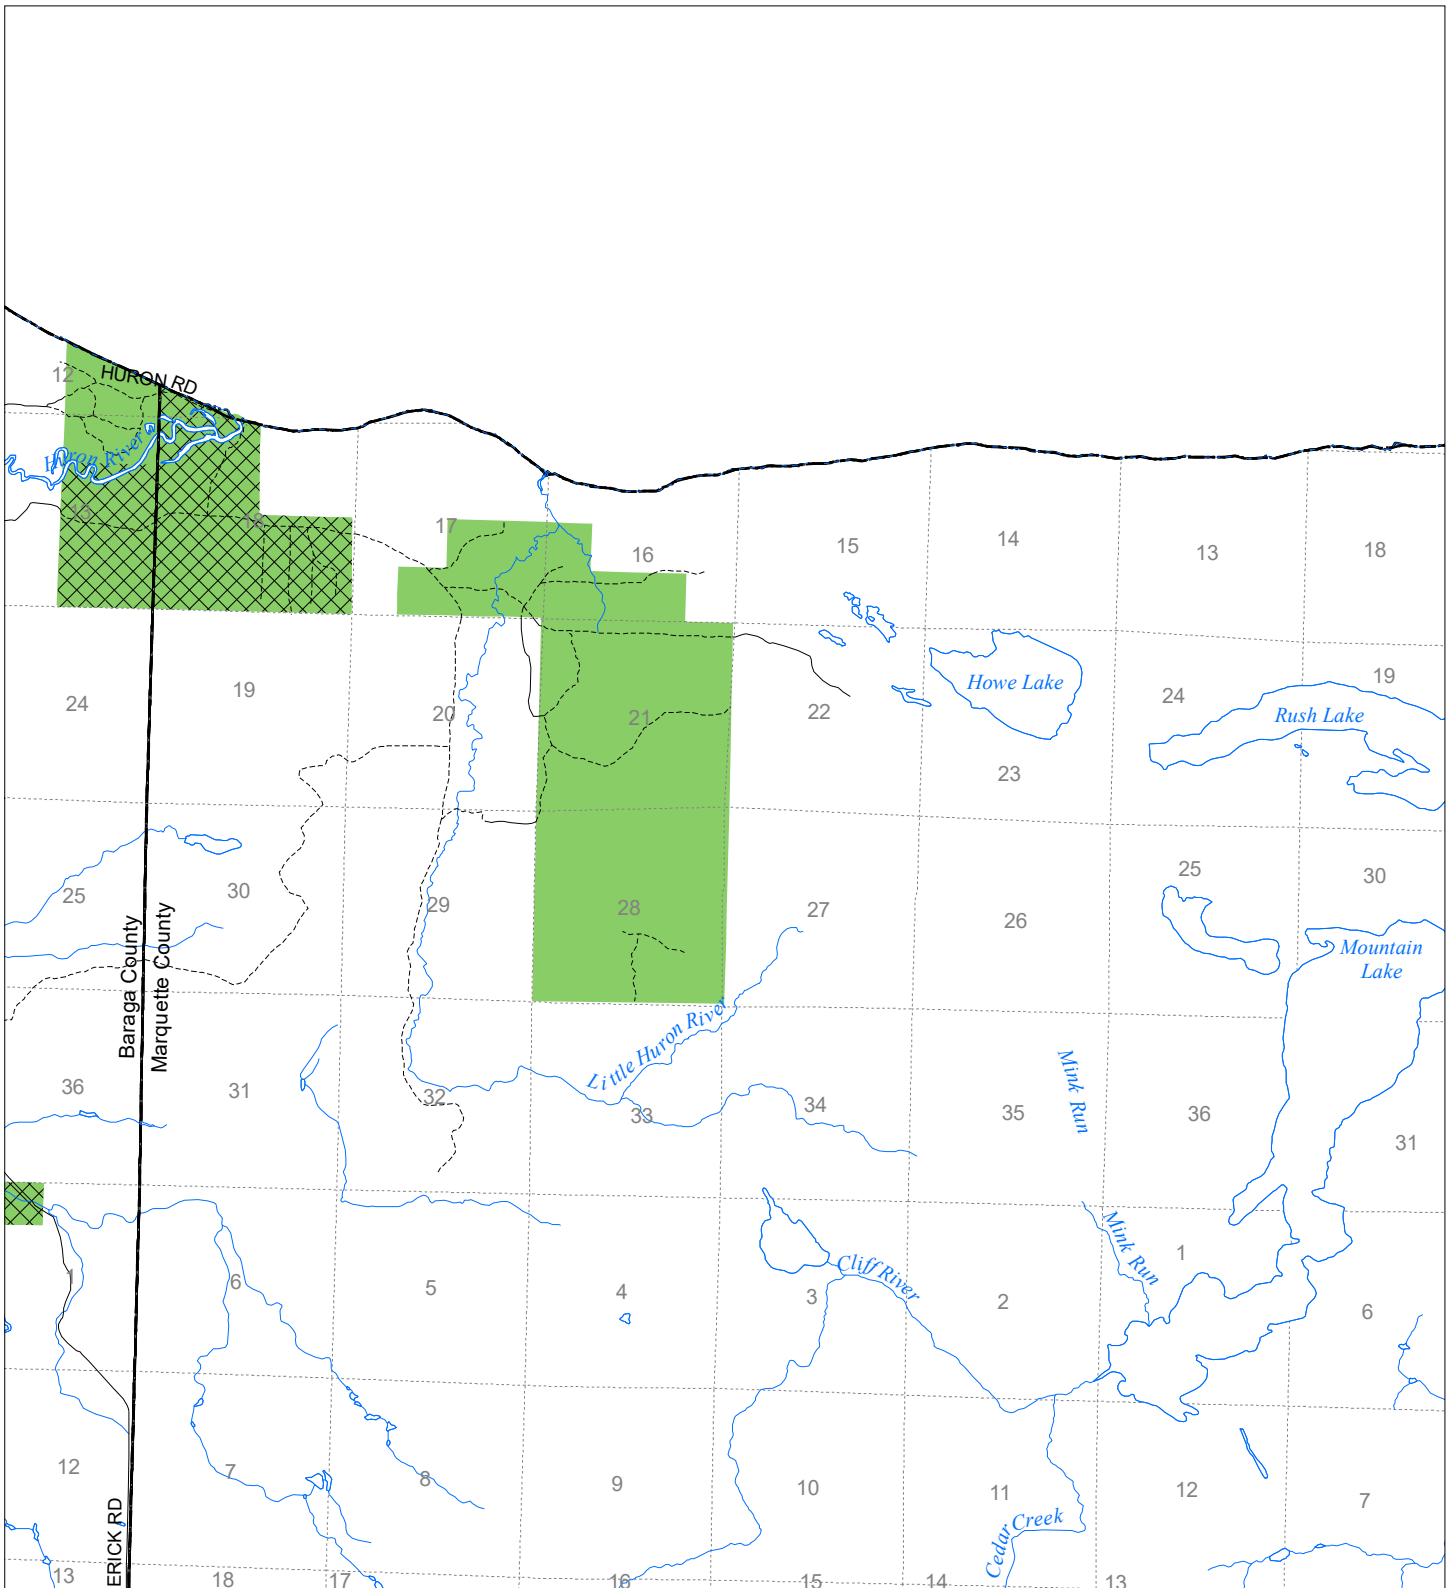

Fuelwood Collection
Marquette County
T52N,R29W

- State land open to fuelwood collection
- State land closed to fuelwood collection

Effective: March 1, 2021

N
0 Miles 0.5 1
02/02/2021