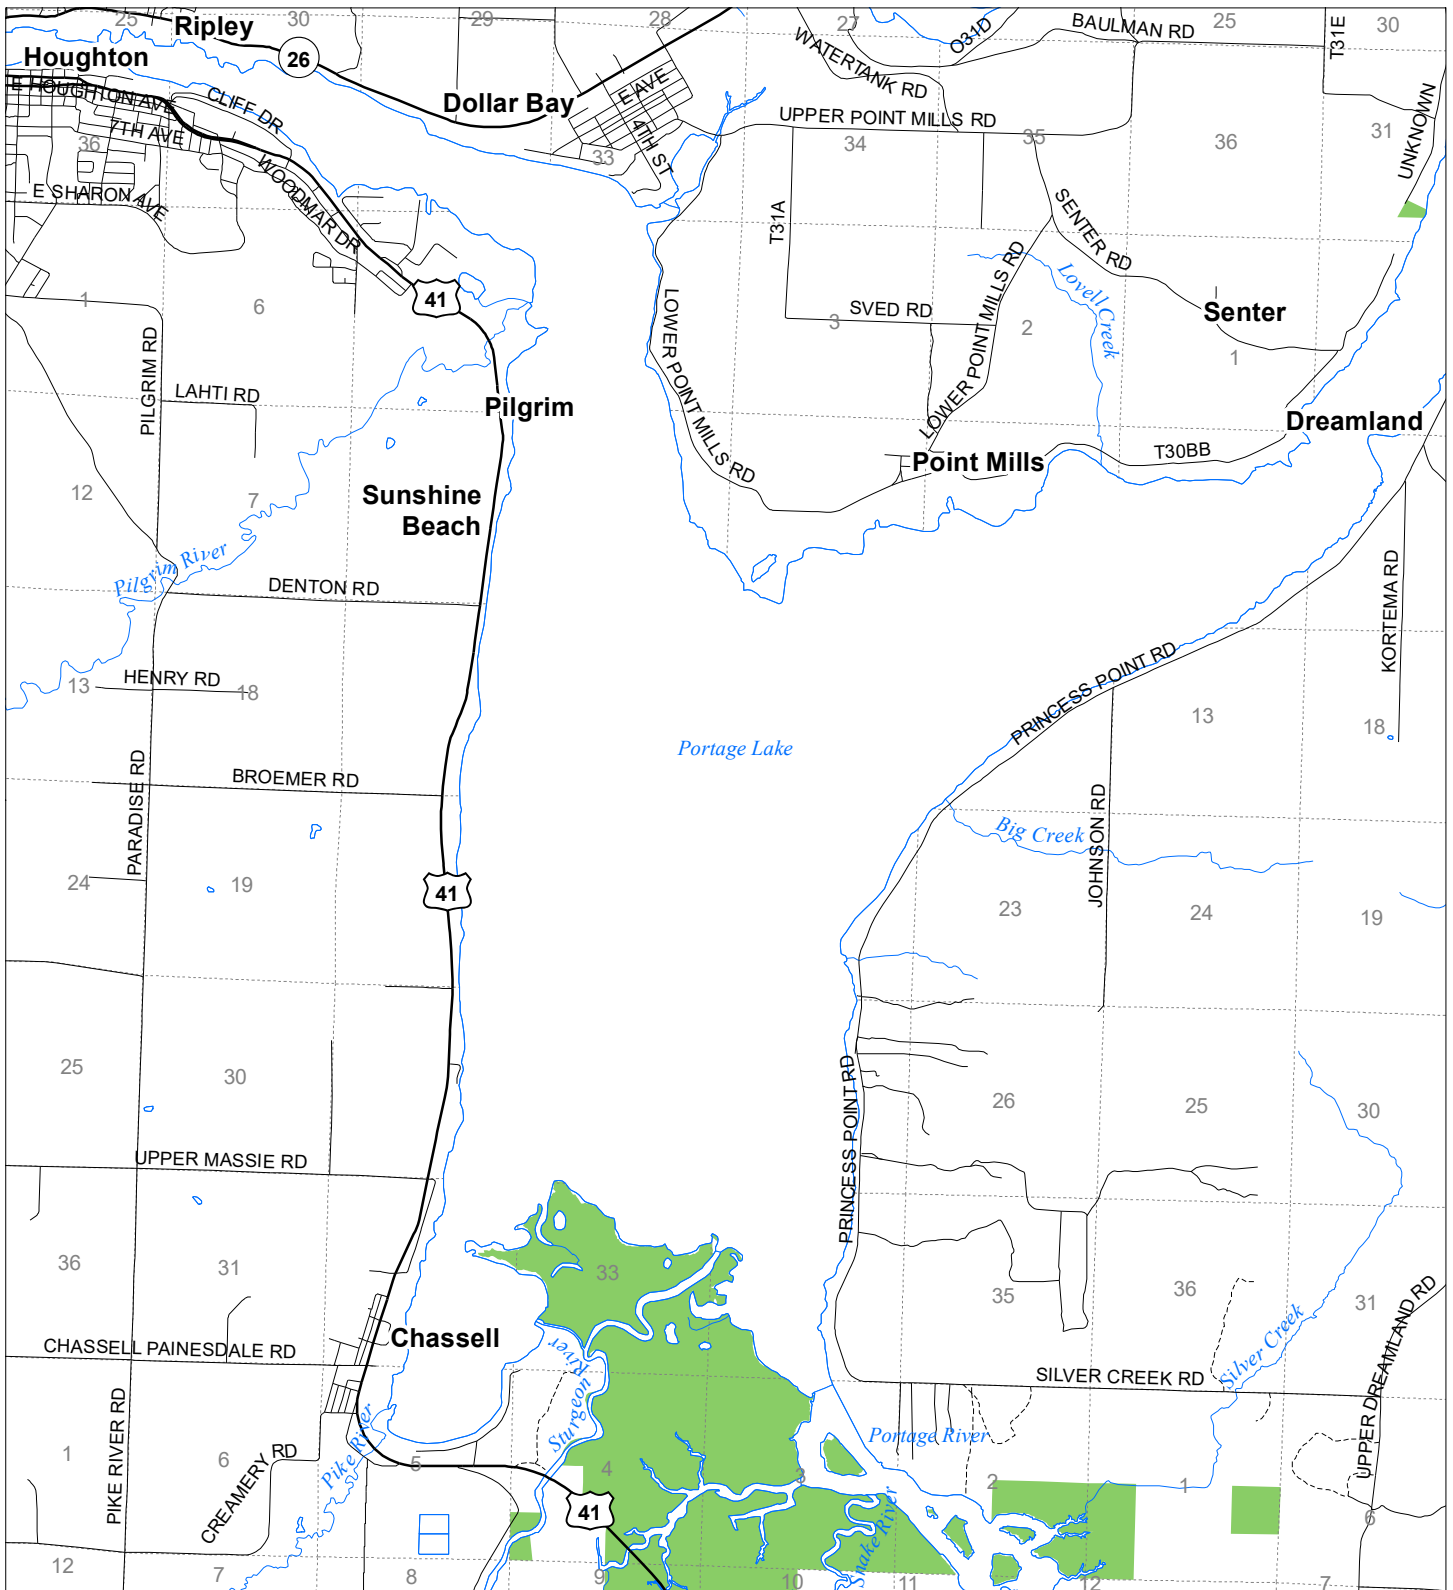

Fuelwood Collection
 Houghton County
T54N,R33W

State land open to fuelwood collection
 State land closed to fuelwood collection
 Effective: March 1, 2021

N
 Miles
 0 0.5 1
 02/02/2021