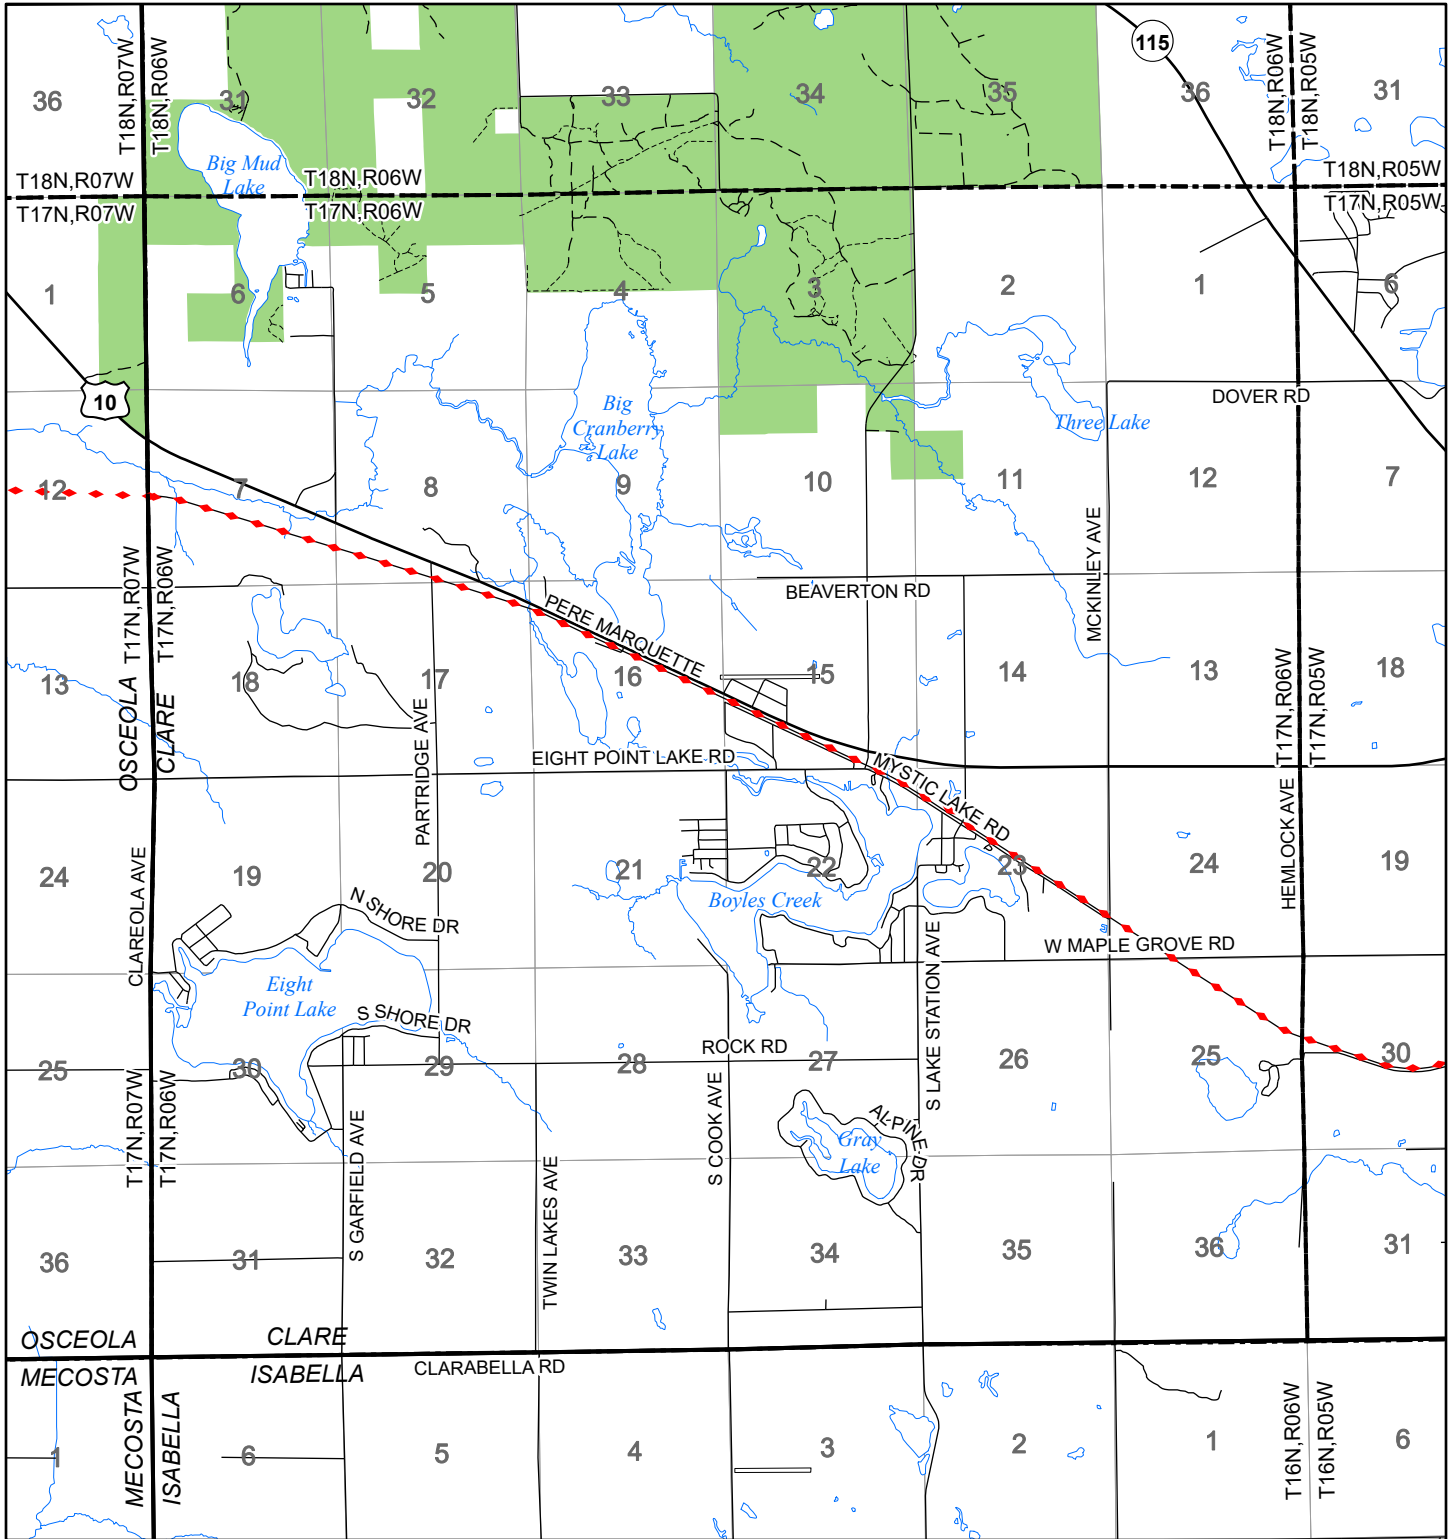

2022 Fuelwood Collection Map

T17N,R06W

CLARE CO.

- Open to Fuelwood Collection
- Open (Recently Closed Timber Sale)
- State land closed to fuelwood collection
- Snowmobile trail

Effective: April 1, 2022