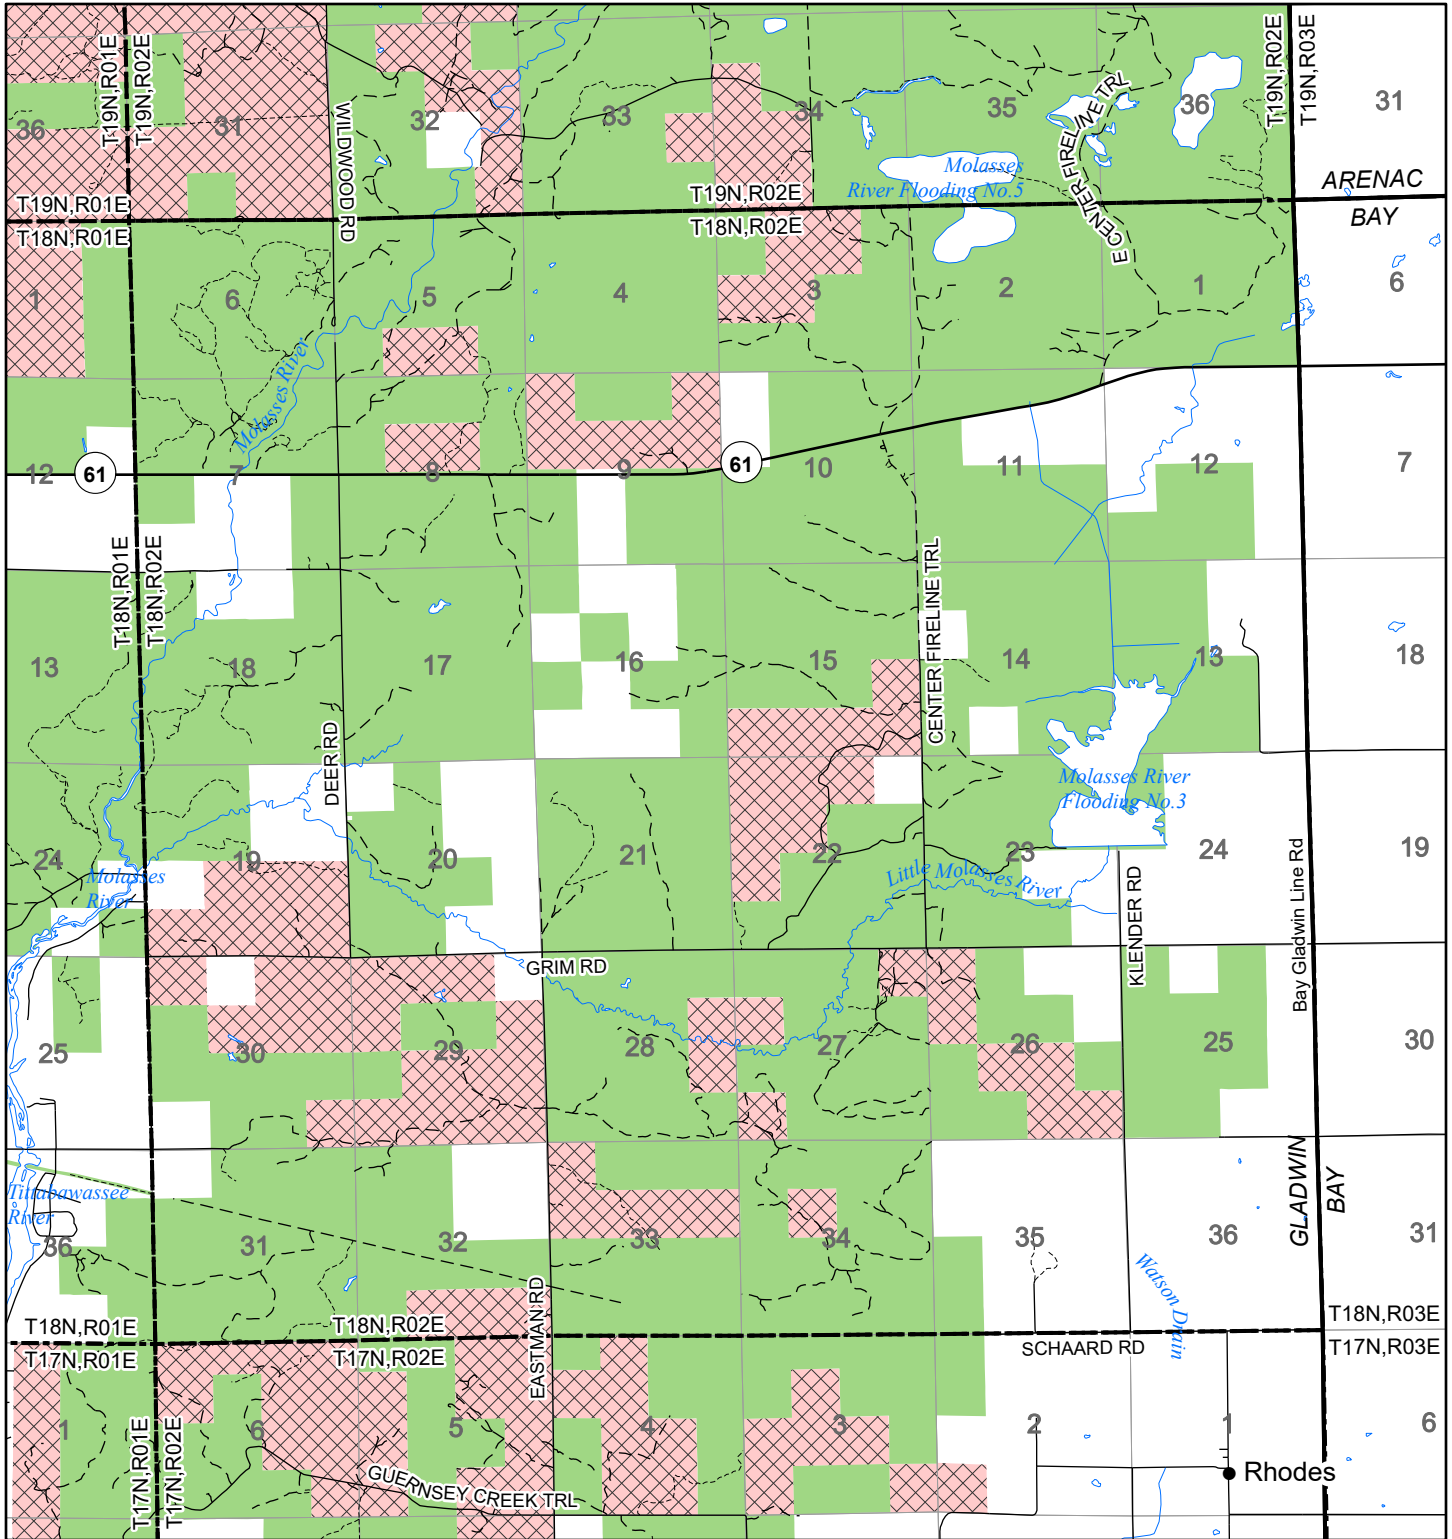

2022 Fuelwood Collection Map

T18N,R02E

GLADWIN CO.

- Open to Fuelwood Collection
- Open (Recently Closed Timber Sale)
- State land closed to fuelwood collection
- Snowmobile trail

Effective: April 1, 2022