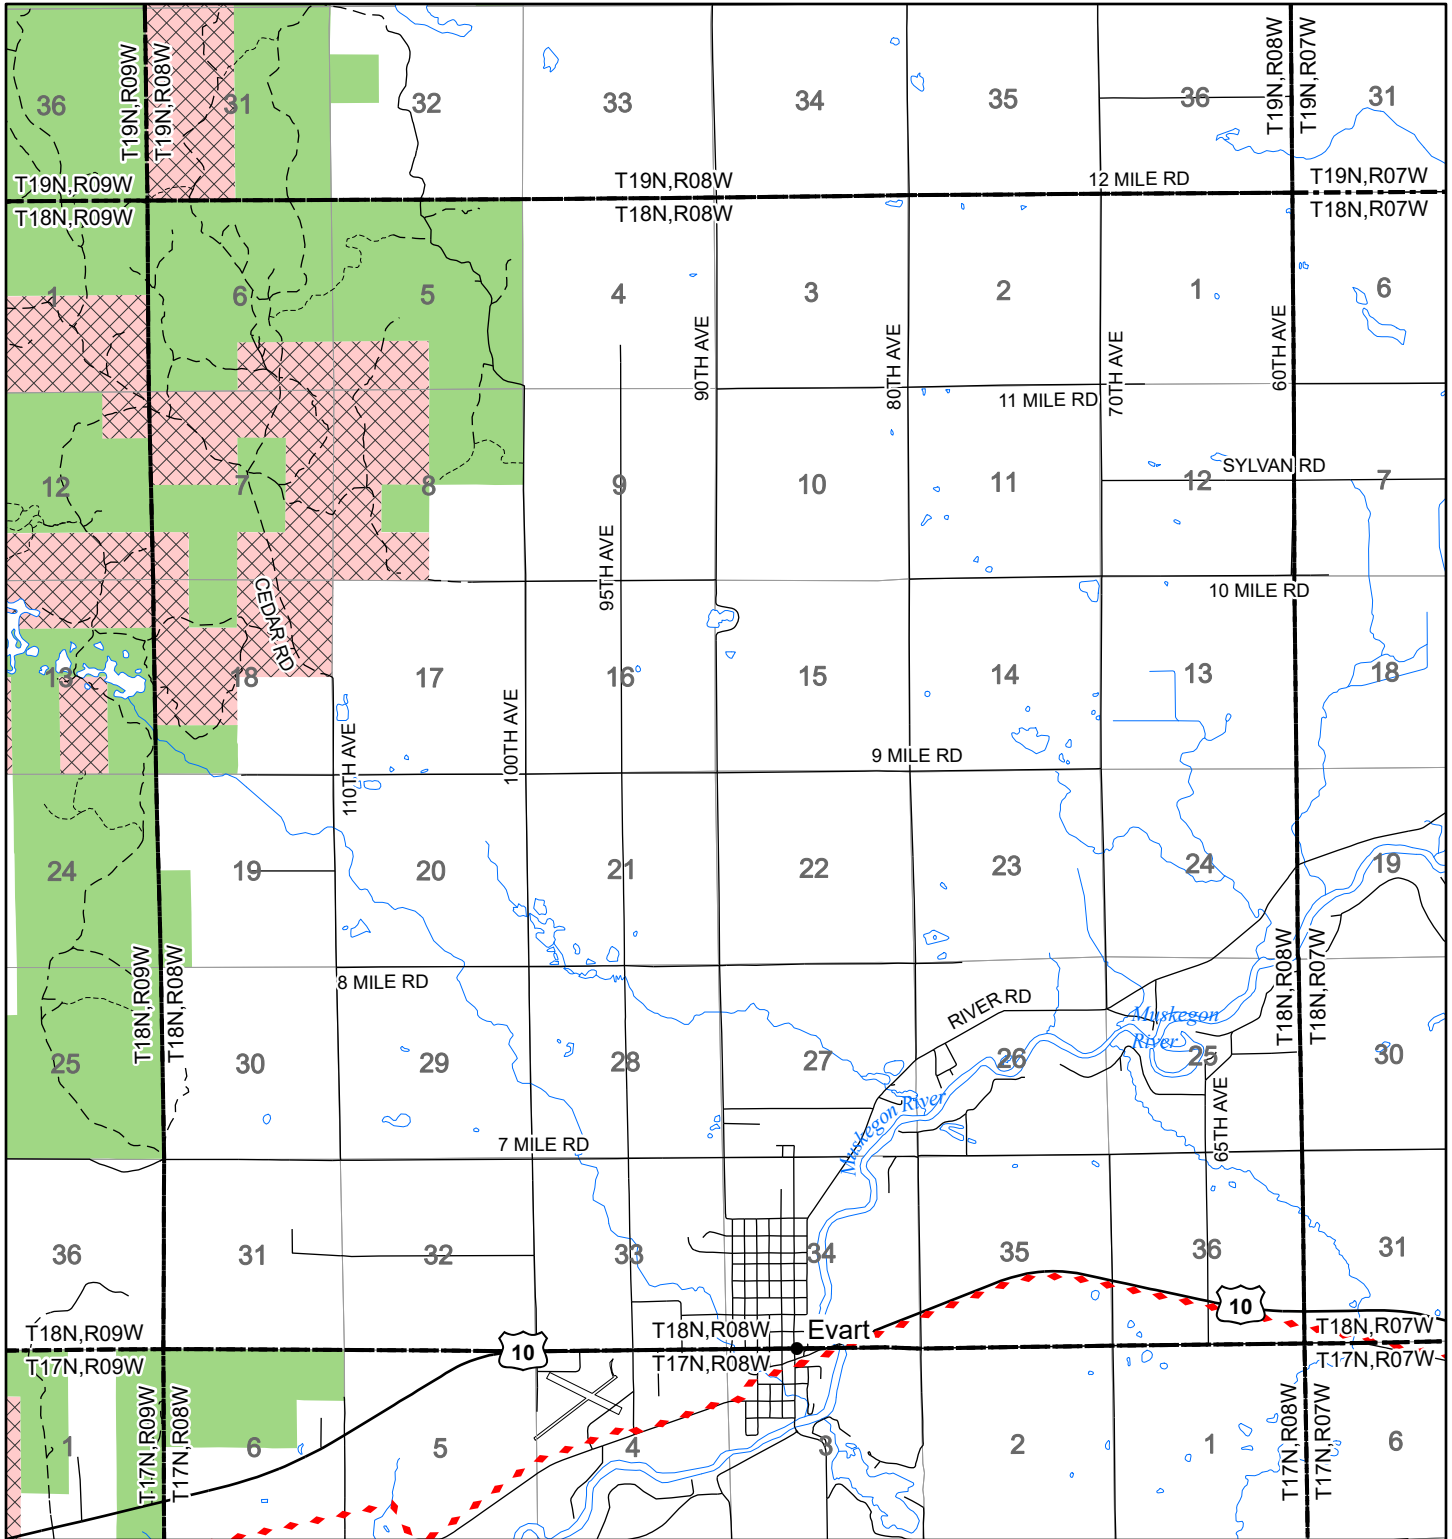

2022 Fuelwood Collection Map

T18N,R08W

OSCEOLA CO.

- Open to Fuelwood Collection
- Open (Recently Closed Timber Sale)
- State land closed to fuelwood collection
- Snowmobile trail

Effective: April 1, 2022