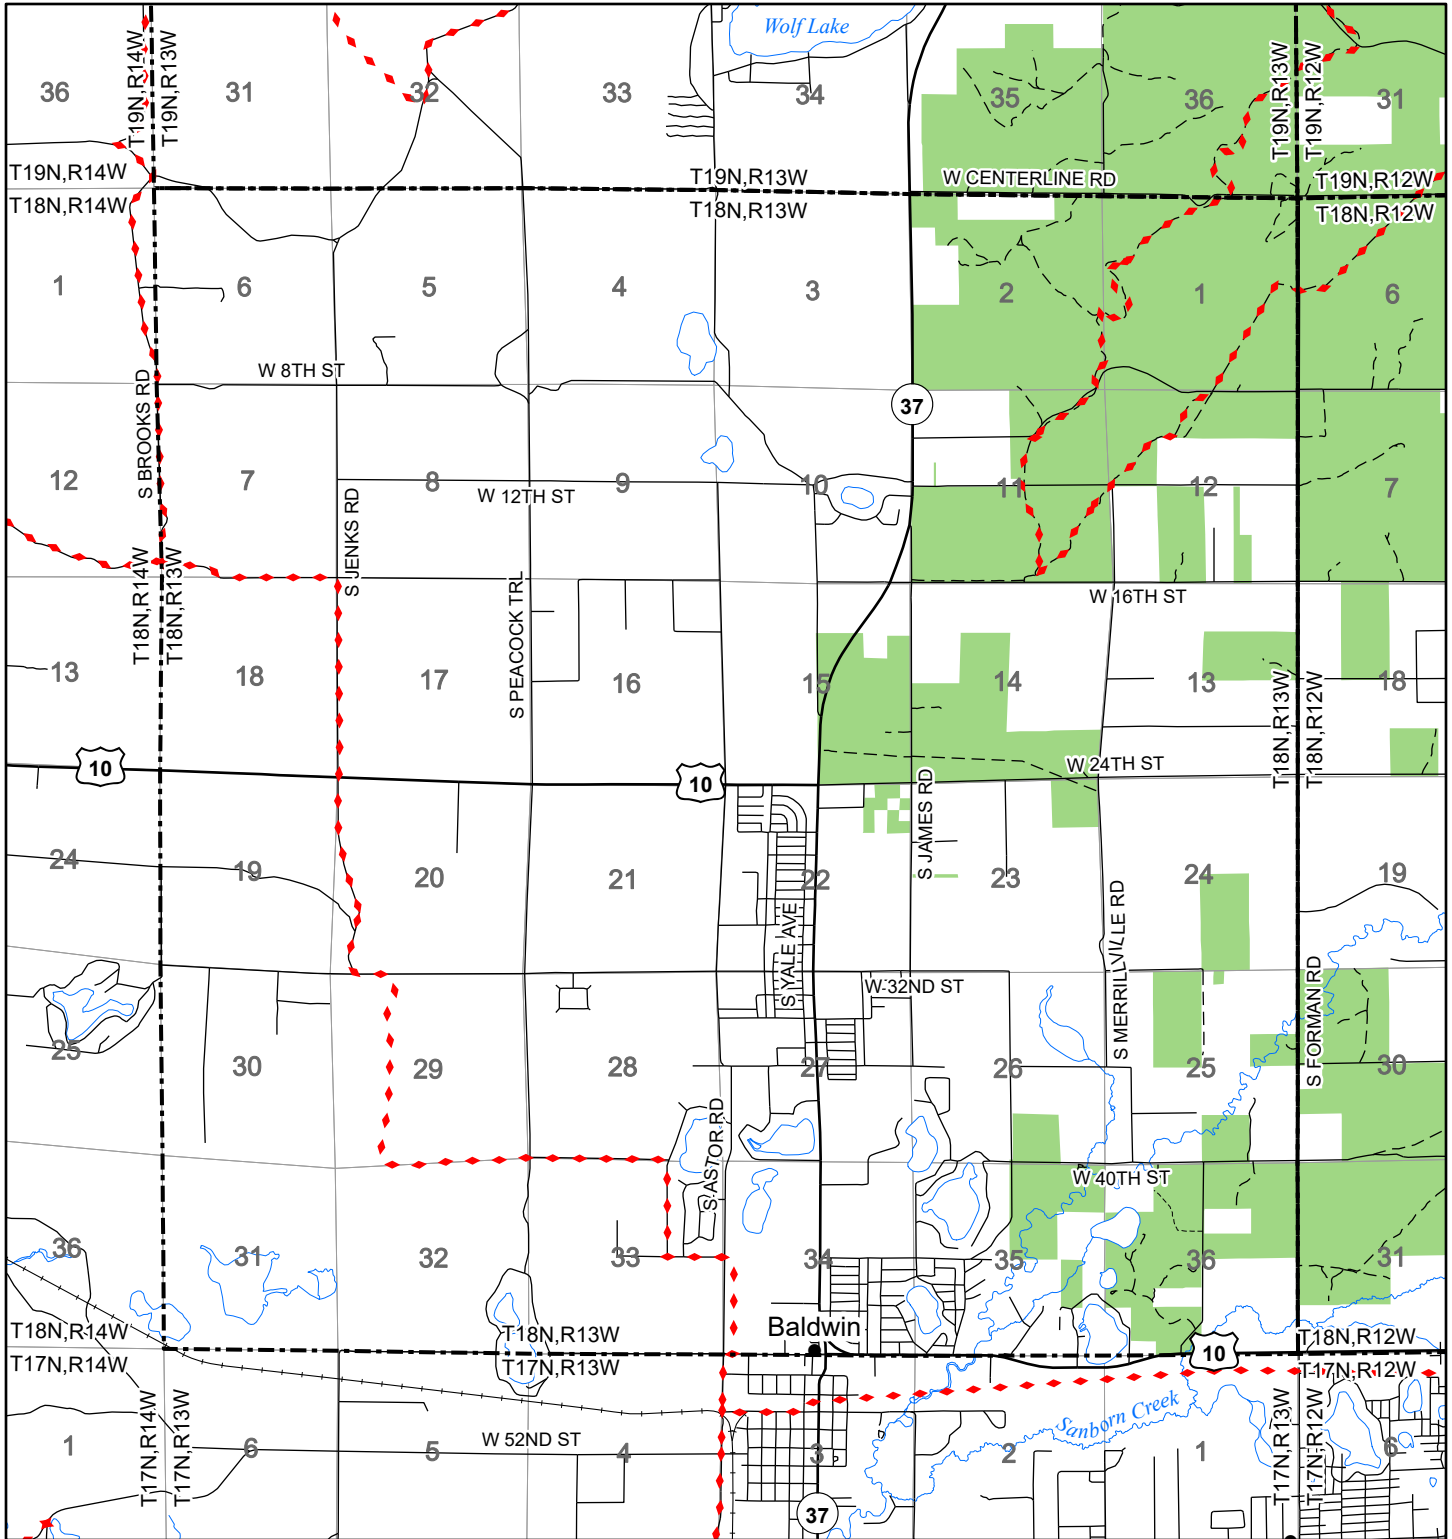

# 2022 Fuelwood Collection Map

## T18N,R13W

### LAKE CO.

- Open to Fuelwood Collection
- Open (Recently Closed Timber Sale)
- State land closed to fuelwood collection
- Snowmobile trail

Effective: April 1, 2022