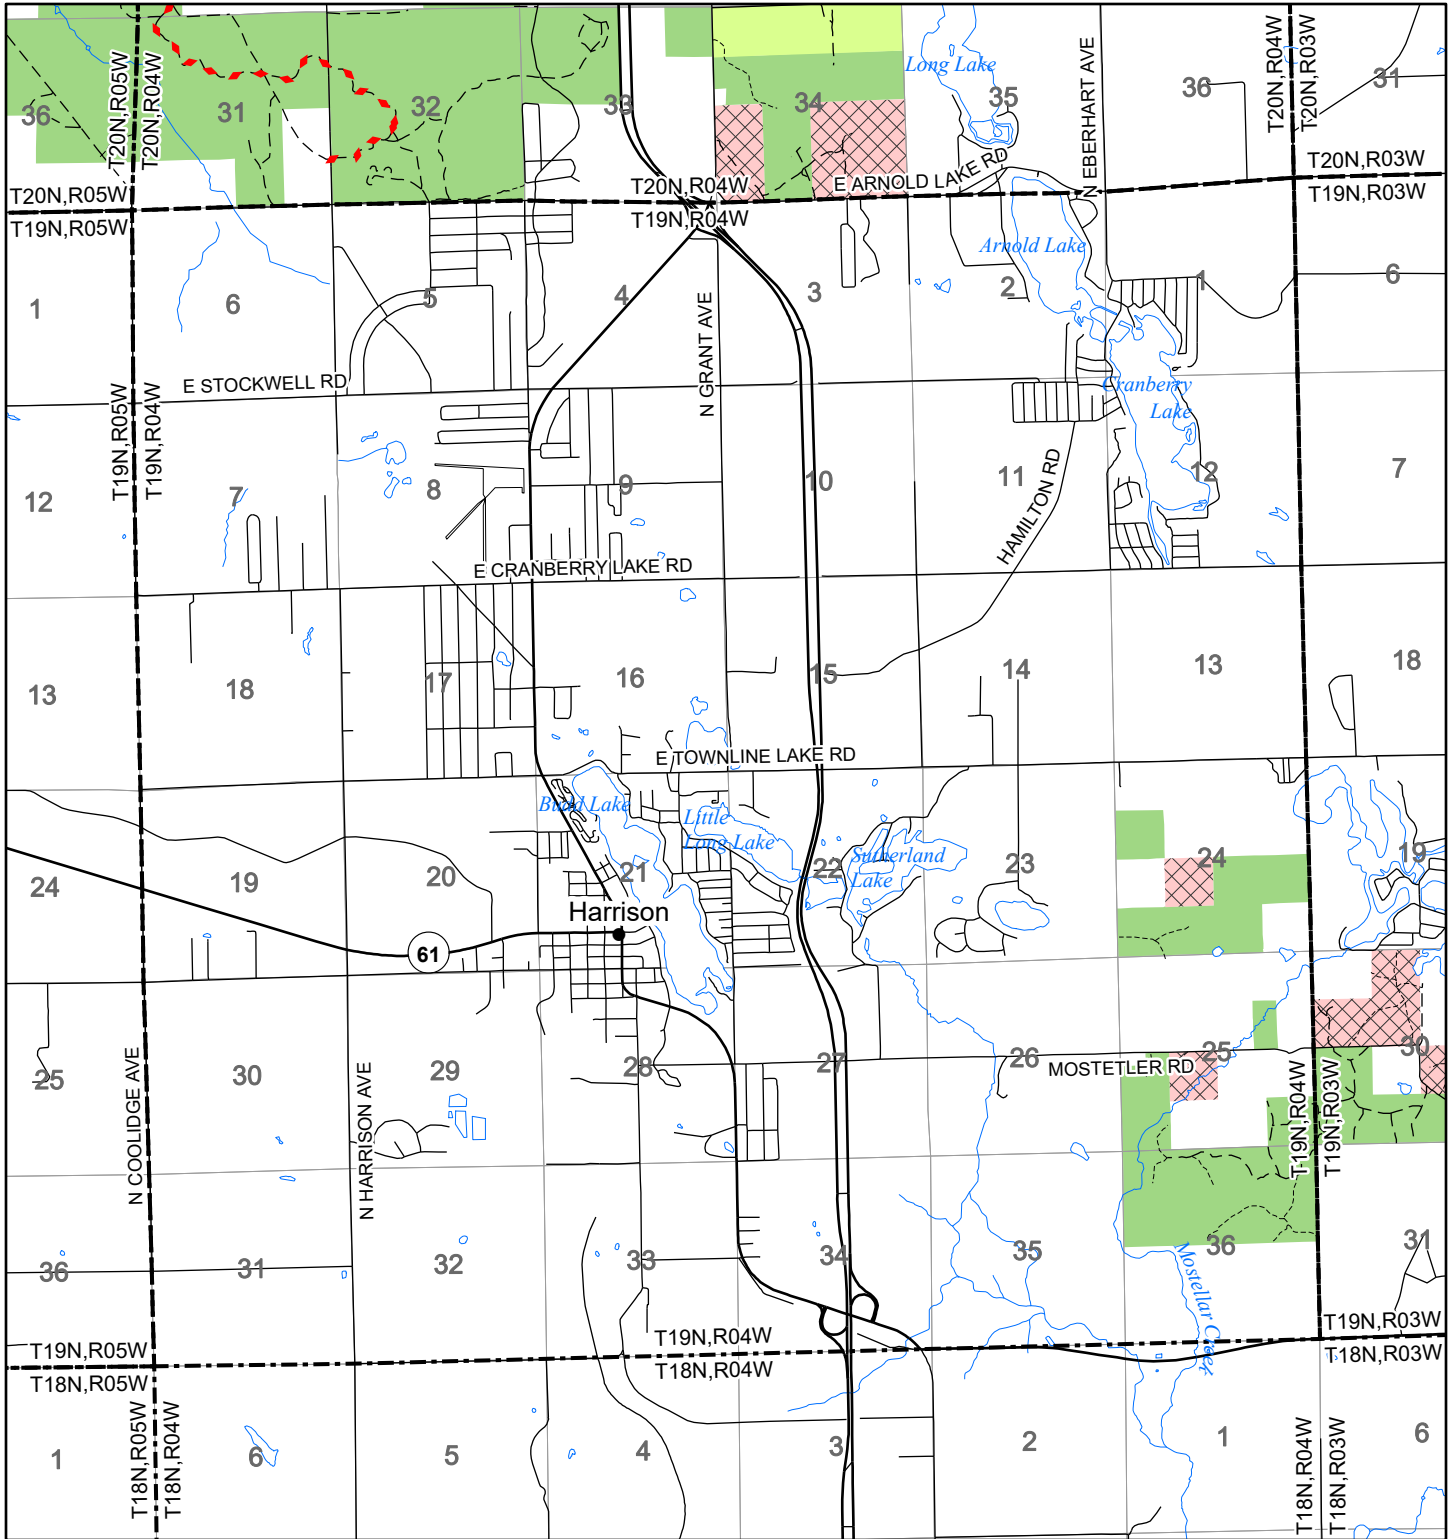

2022 Fuelwood Collection Map

T19N,R04W

CLARE CO.

- Open to Fuelwood Collection
- Open (Recently Closed Timber Sale)
- State land closed to fuelwood collection
- Snowmobile trail

Effective: April 1, 2022