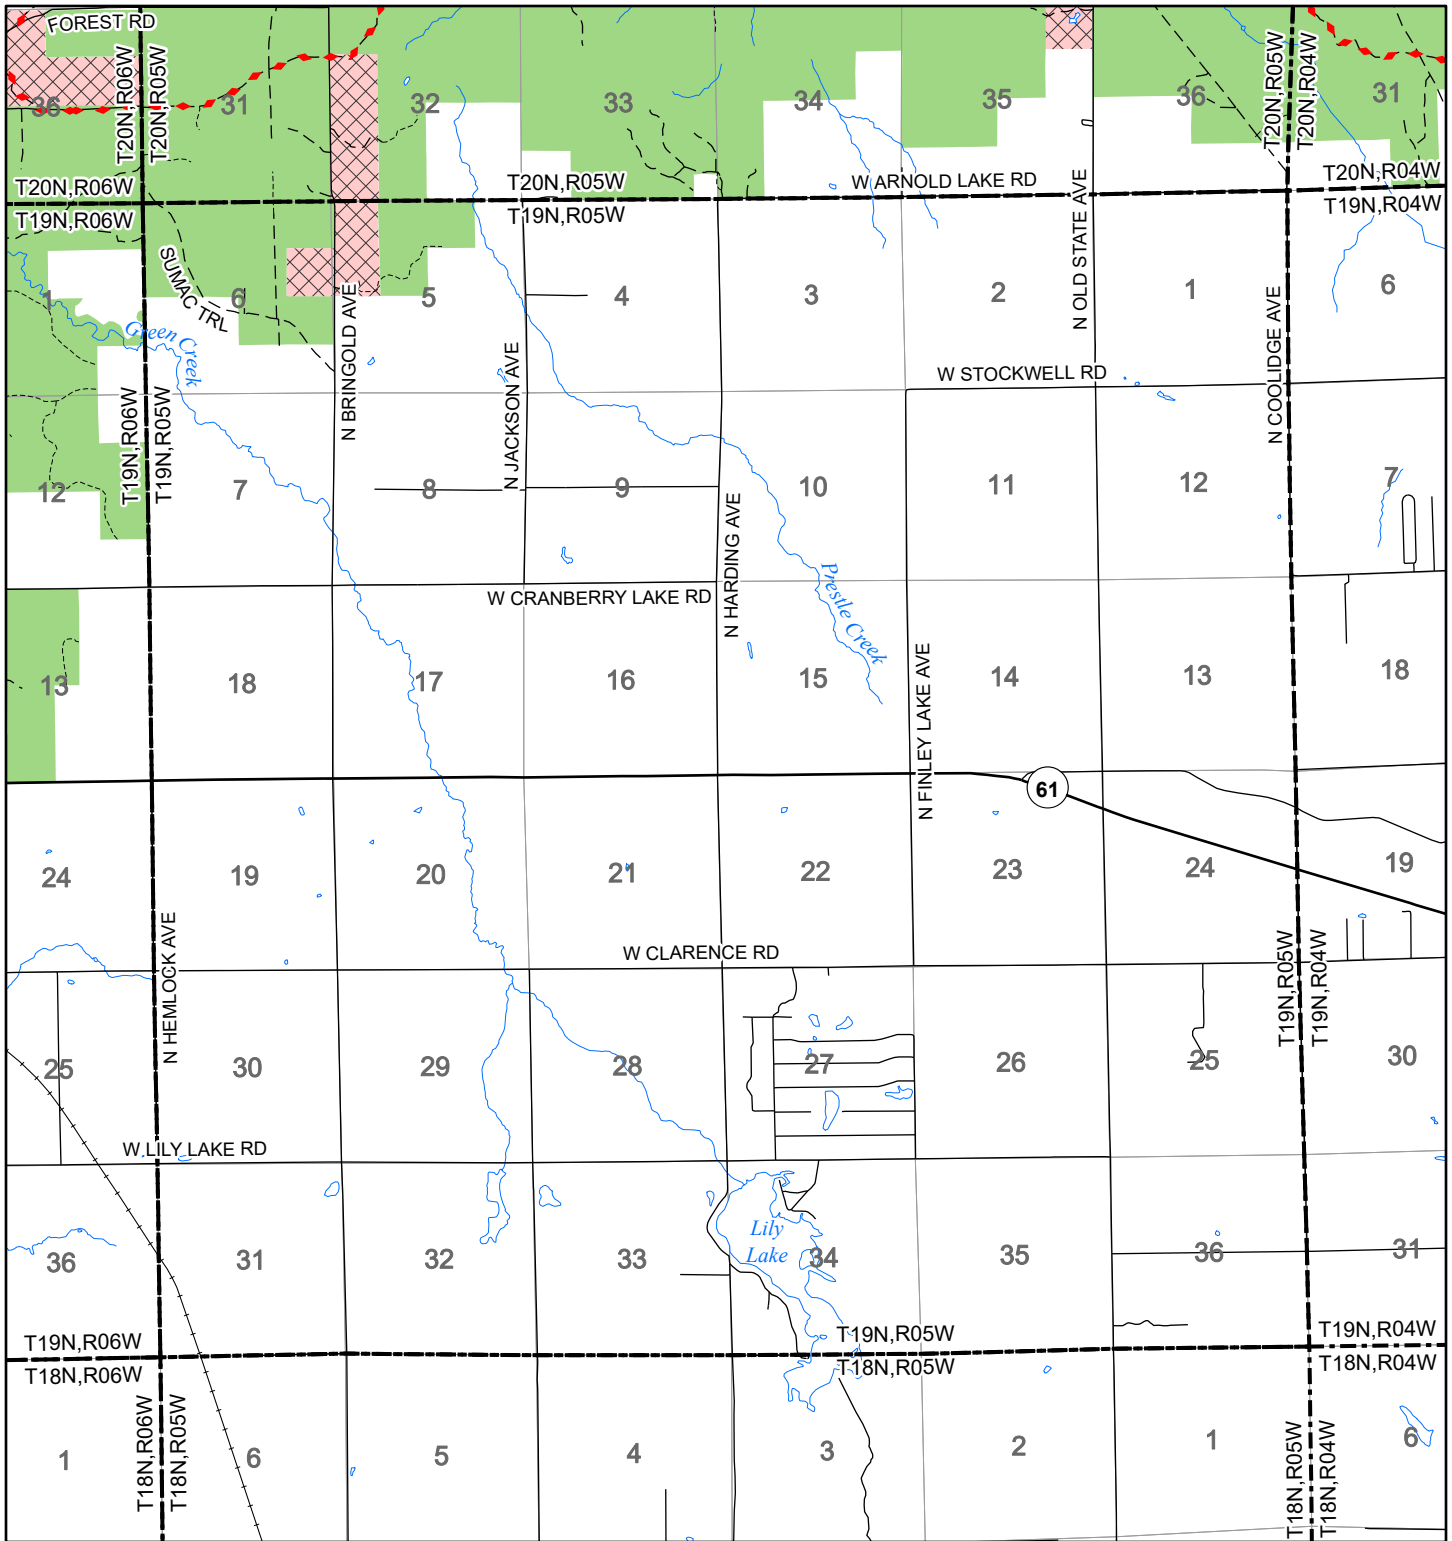

# 2022 Fuelwood Collection Map

## T19N,R05W

### CLARE CO.

- Open to Fuelwood Collection
- Open (Recently Closed Timber Sale)
- State land closed to fuelwood collection
- Snowmobile trail

Effective: April 1, 2022