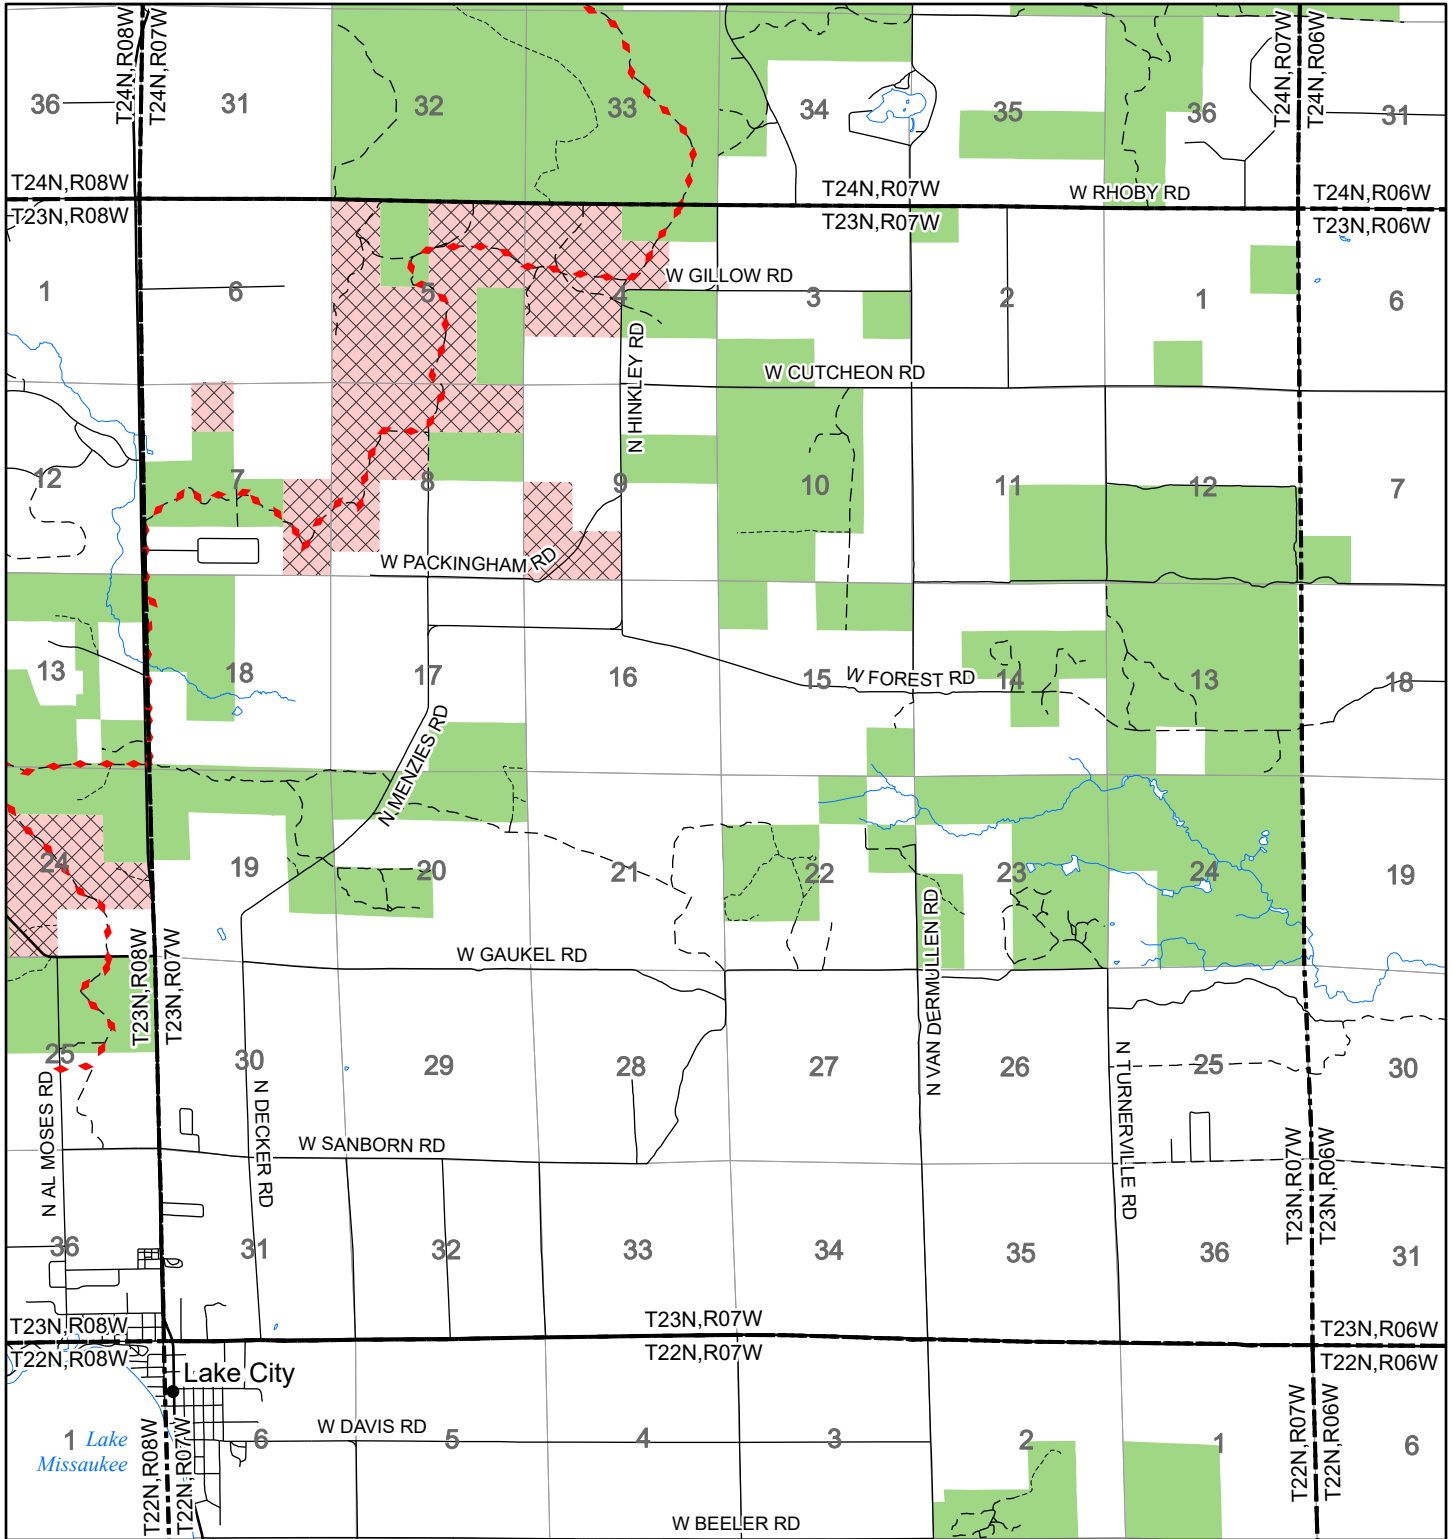

2022 Fuelwood Collection Map

T23N,R07W

MISSAUKEE CO.

- Open to Fuelwood Collection
- Open (Recently Closed Timber Sale)
- State land closed to fuelwood collection
- Snowmobile trail

Effective: April 1, 2022