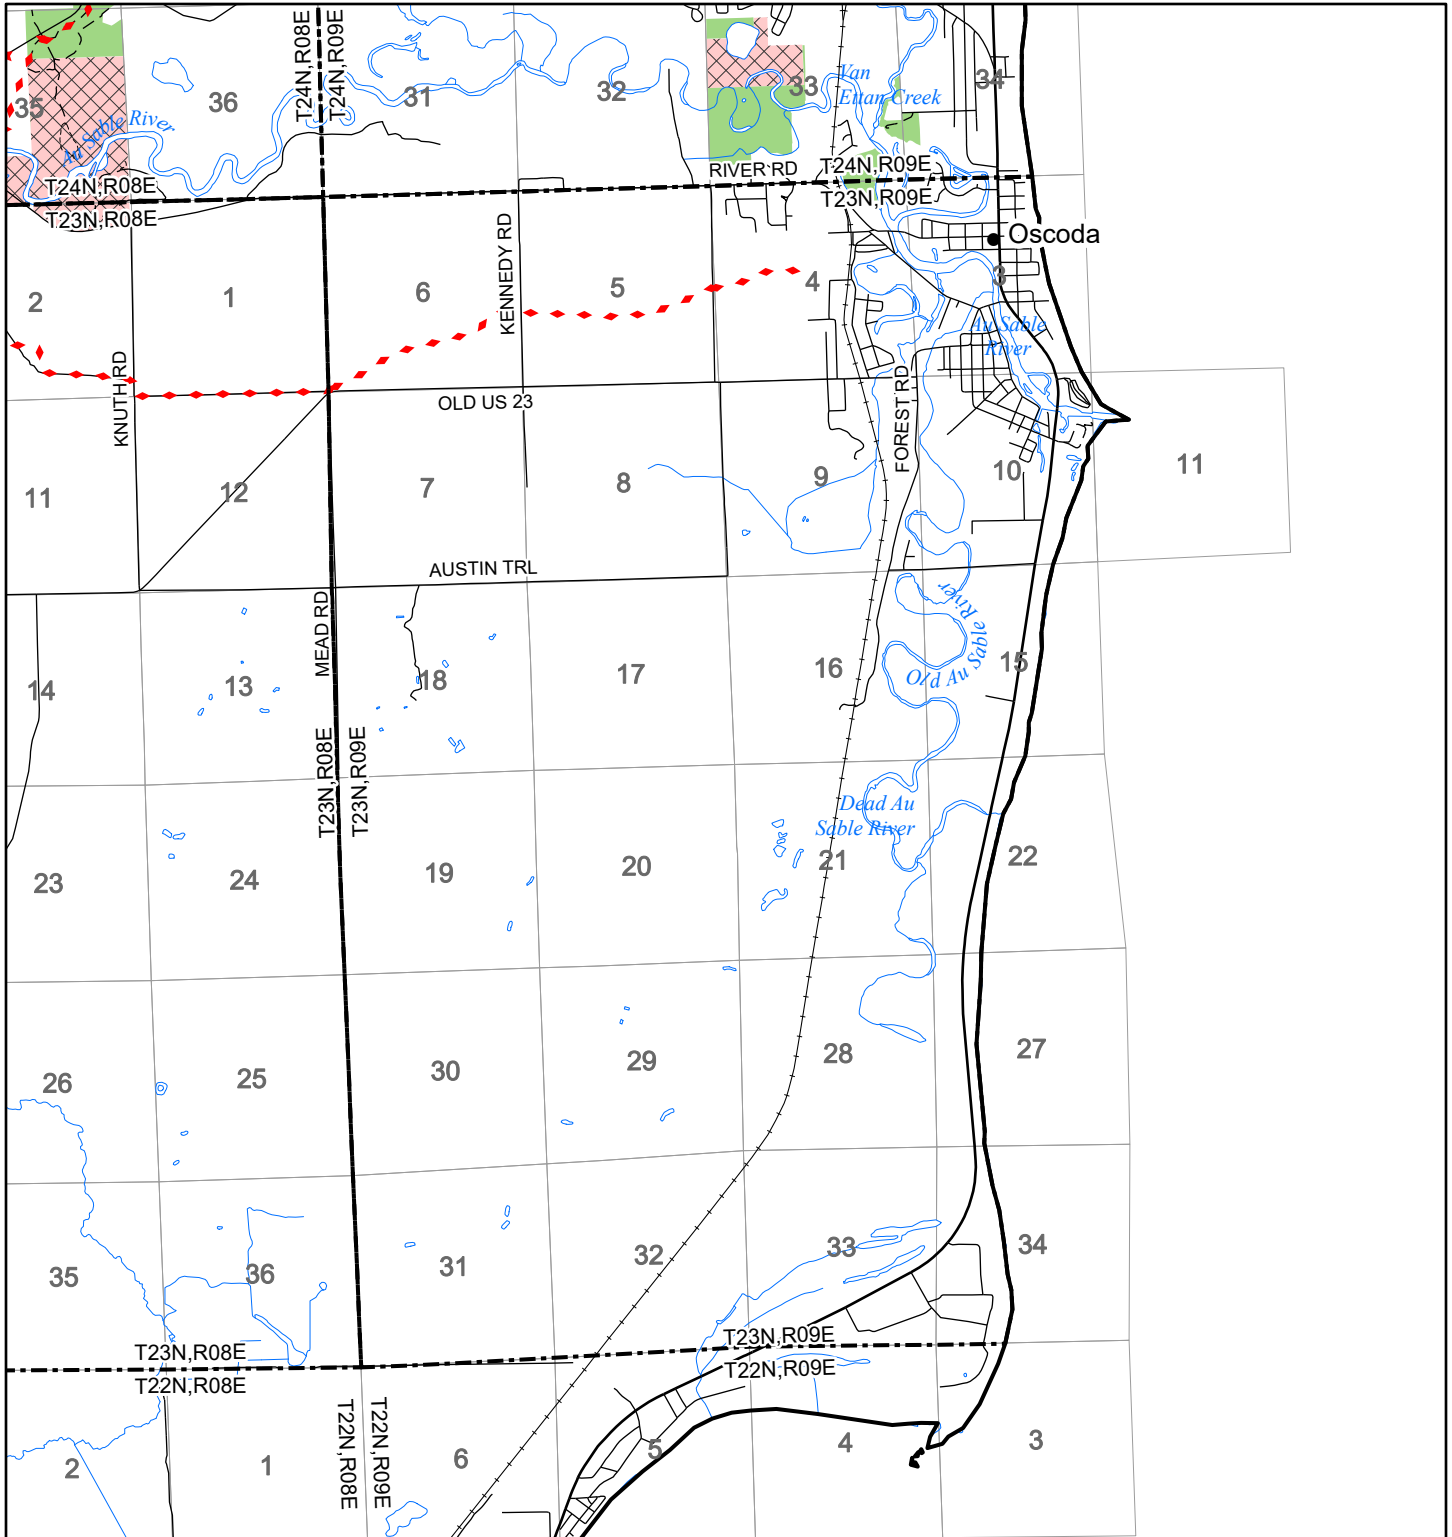

# 2022 Fuelwood Collection Map

## T23N,R09E

### IOSCO CO.

- Open to Fuelwood Collection
- Open (Recently Closed Timber Sale)
- State land closed to fuelwood collection
- Snowmobile trail

Effective: April 1, 2022