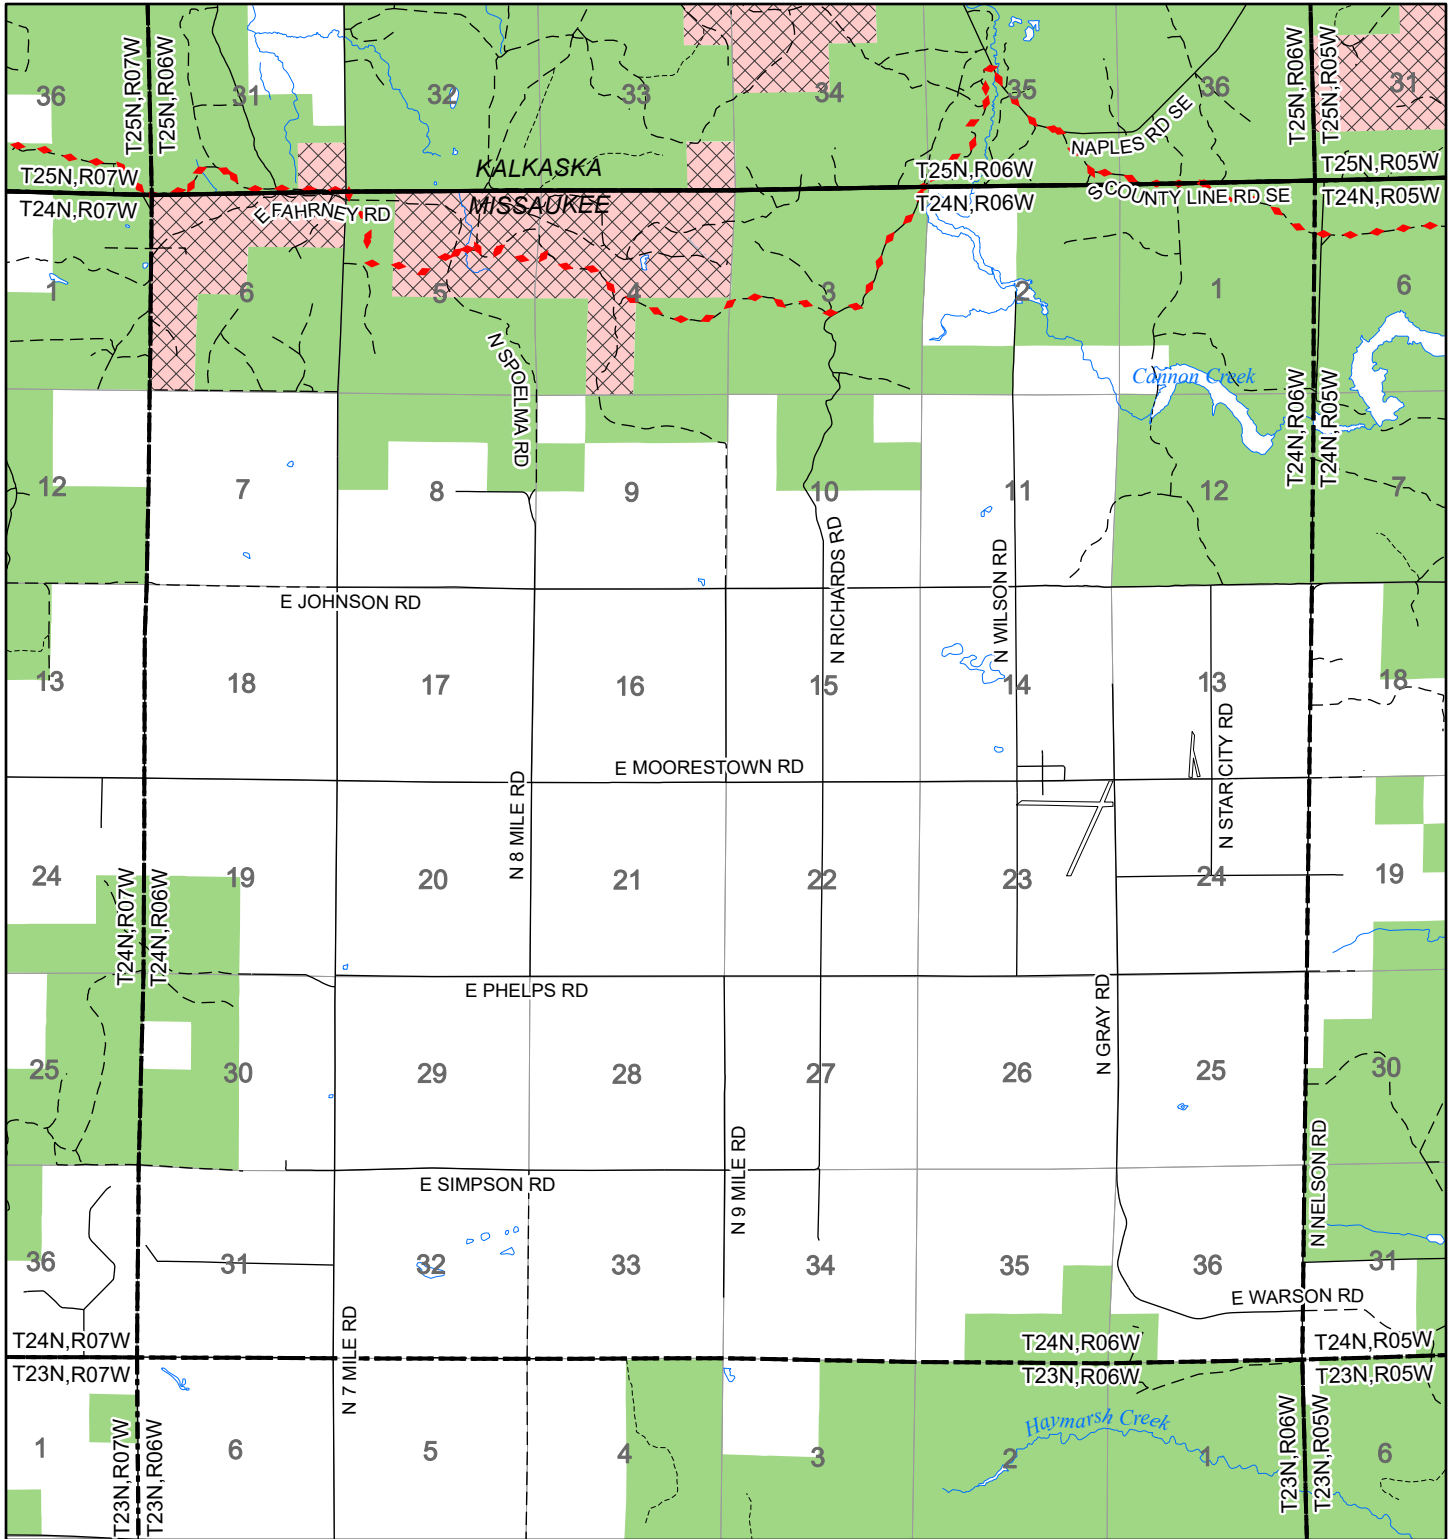

2022 Fuelwood Collection Map

T24N,R06W

MISSAUKEE CO.

- Open to Fuelwood Collection
- Open (Recently Closed Timber Sale)
- State land closed to fuelwood collection
- Snowmobile trail

Effective: April 1, 2022