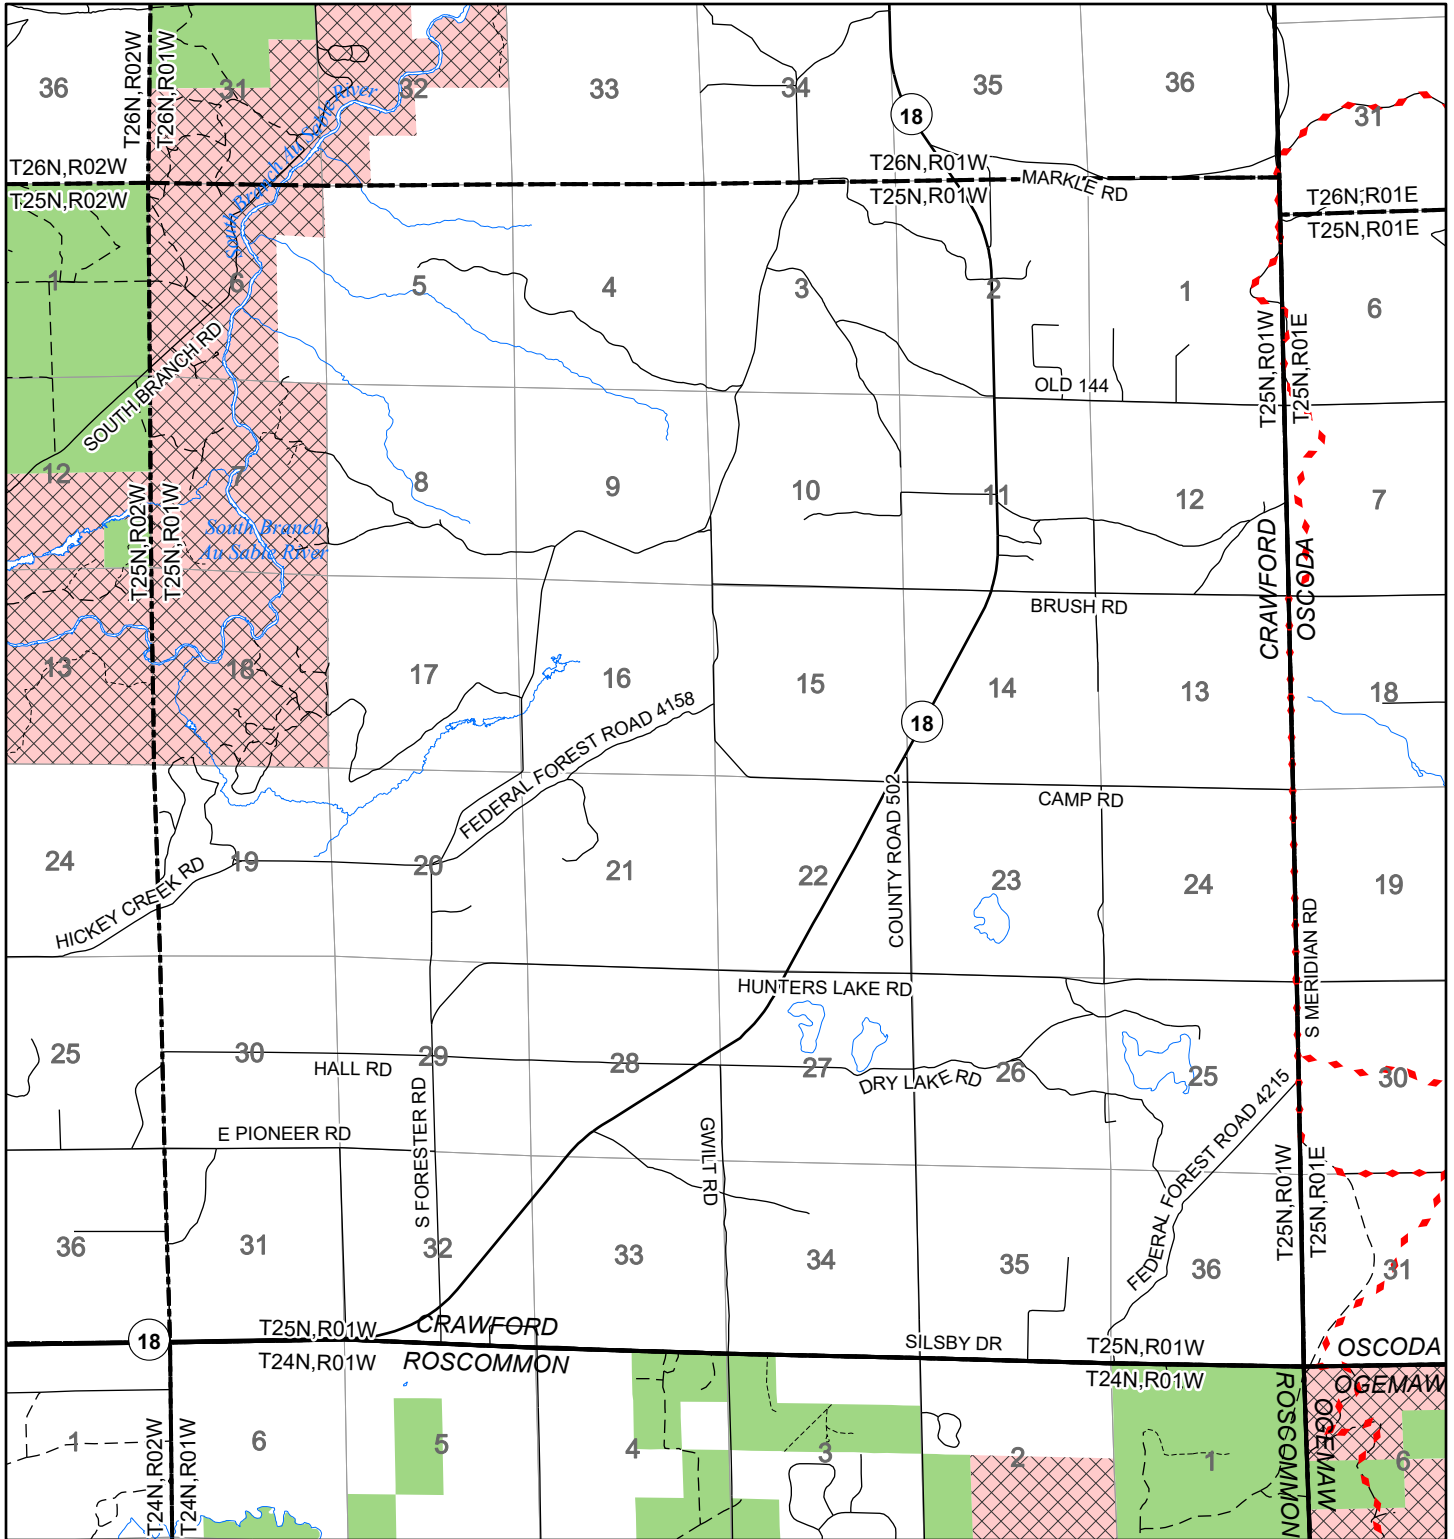

# 2022 Fuelwood Collection Map

## T25N,R01W

### CRAWFORD CO.

- Open to Fuelwood Collection
- Open (Recently Closed Timber Sale)
- State land closed to fuelwood collection
- Snowmobile trail

Effective: April 1, 2022