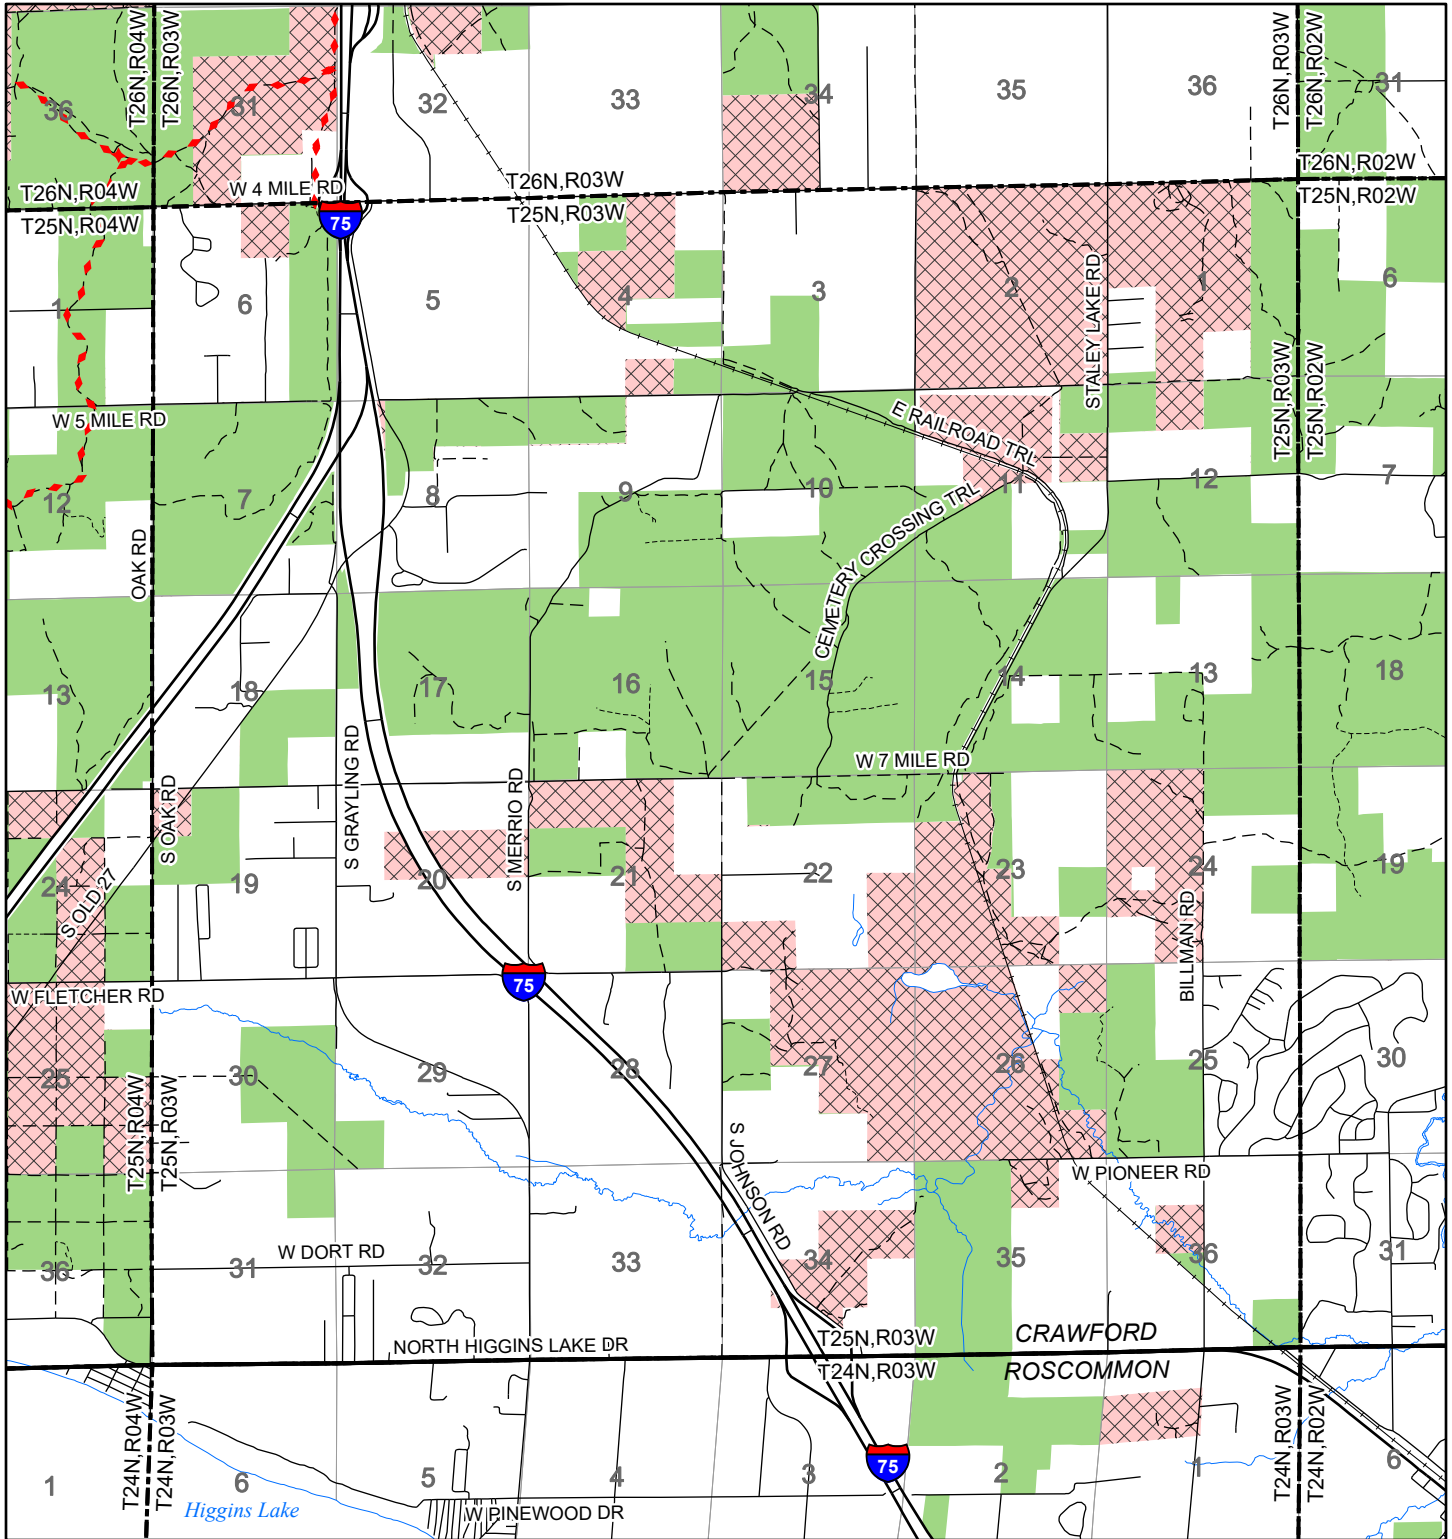

2022 Fuelwood Collection Map

T25N,R03W

CRAWFORD CO.

- Open to Fuelwood Collection
- Open (Recently Closed Timber Sale)
- State land closed to fuelwood collection
- Snowmobile trail

Effective: April 1, 2022