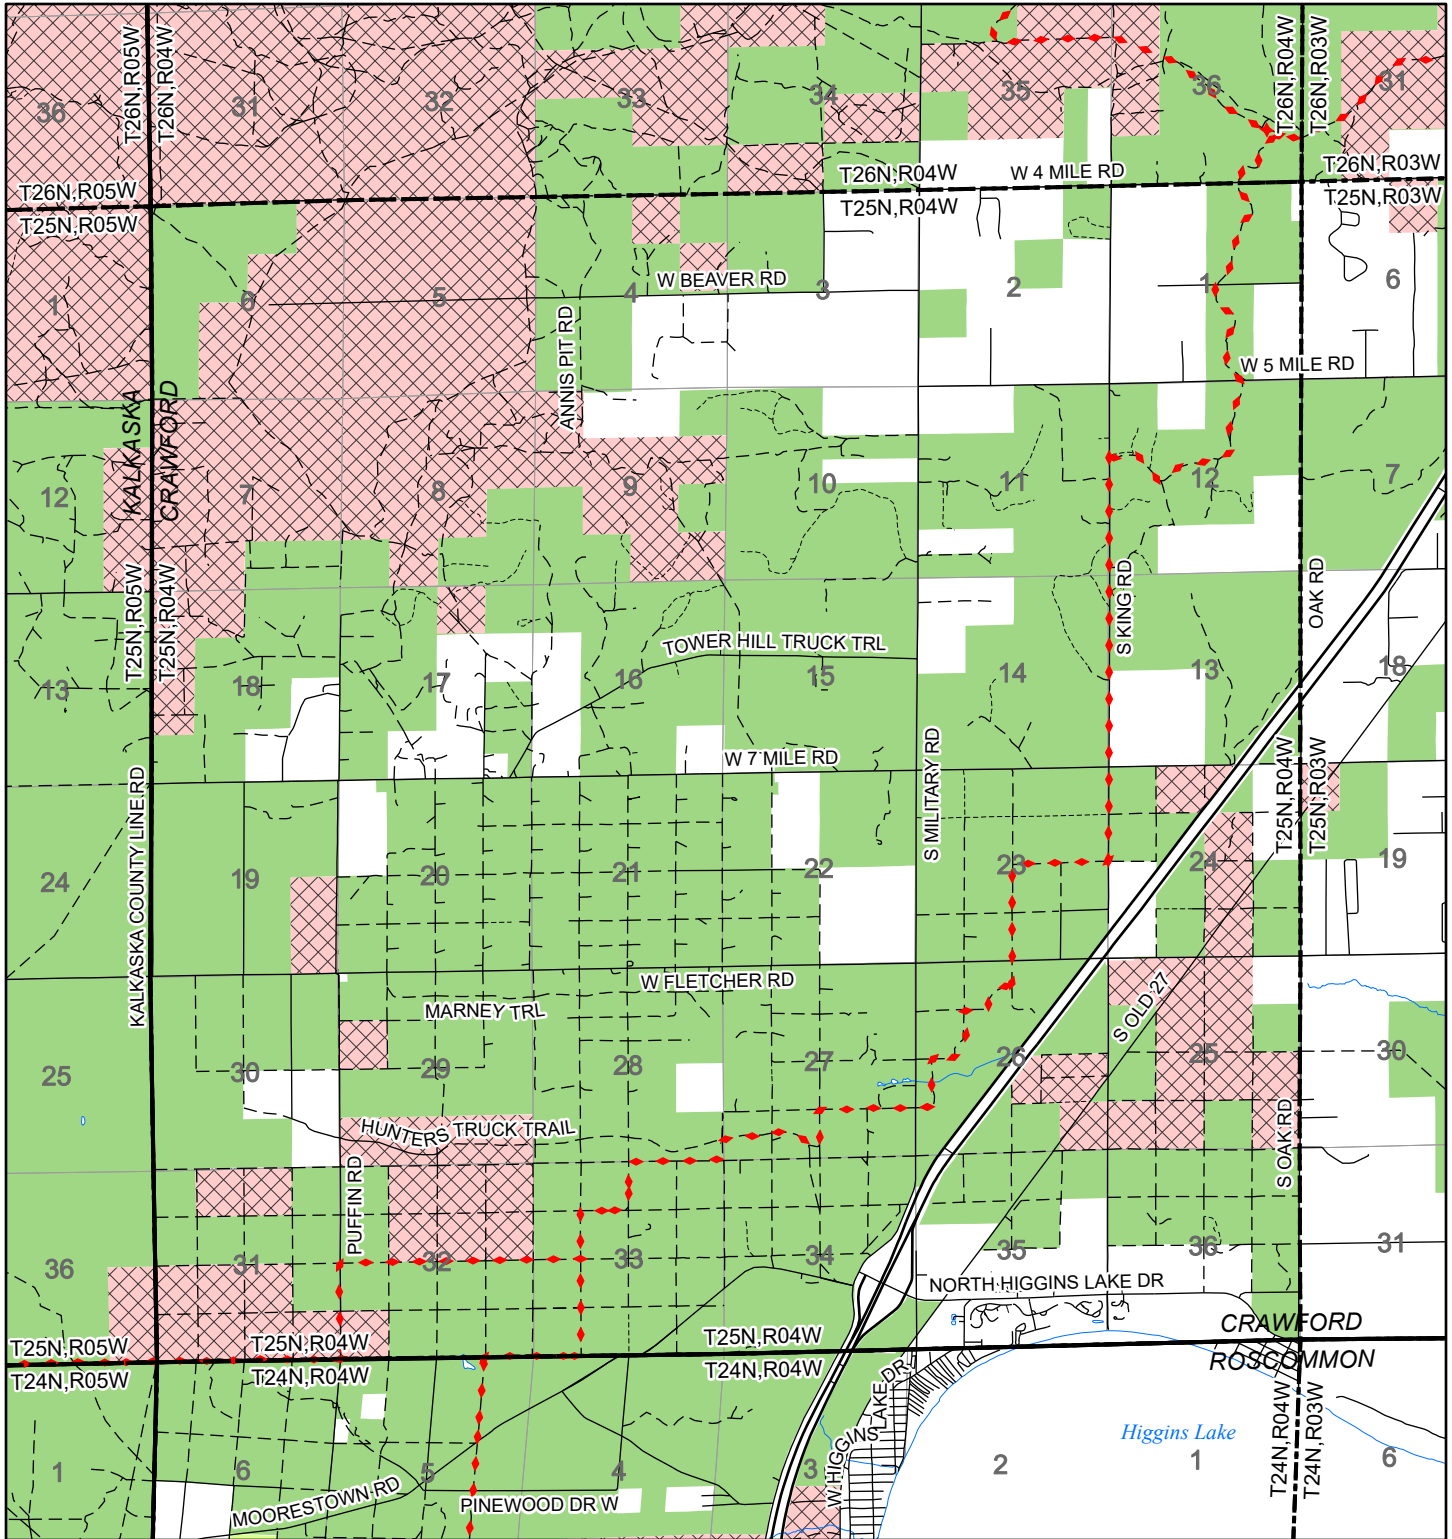

# 2022 Fuelwood Collection Map

## T25N,R04W

### CRAWFORD CO.

- Open to Fuelwood Collection
- Open (Recently Closed Timber Sale)
- State land closed to fuelwood collection
- Snowmobile trail

Effective: April 1, 2022