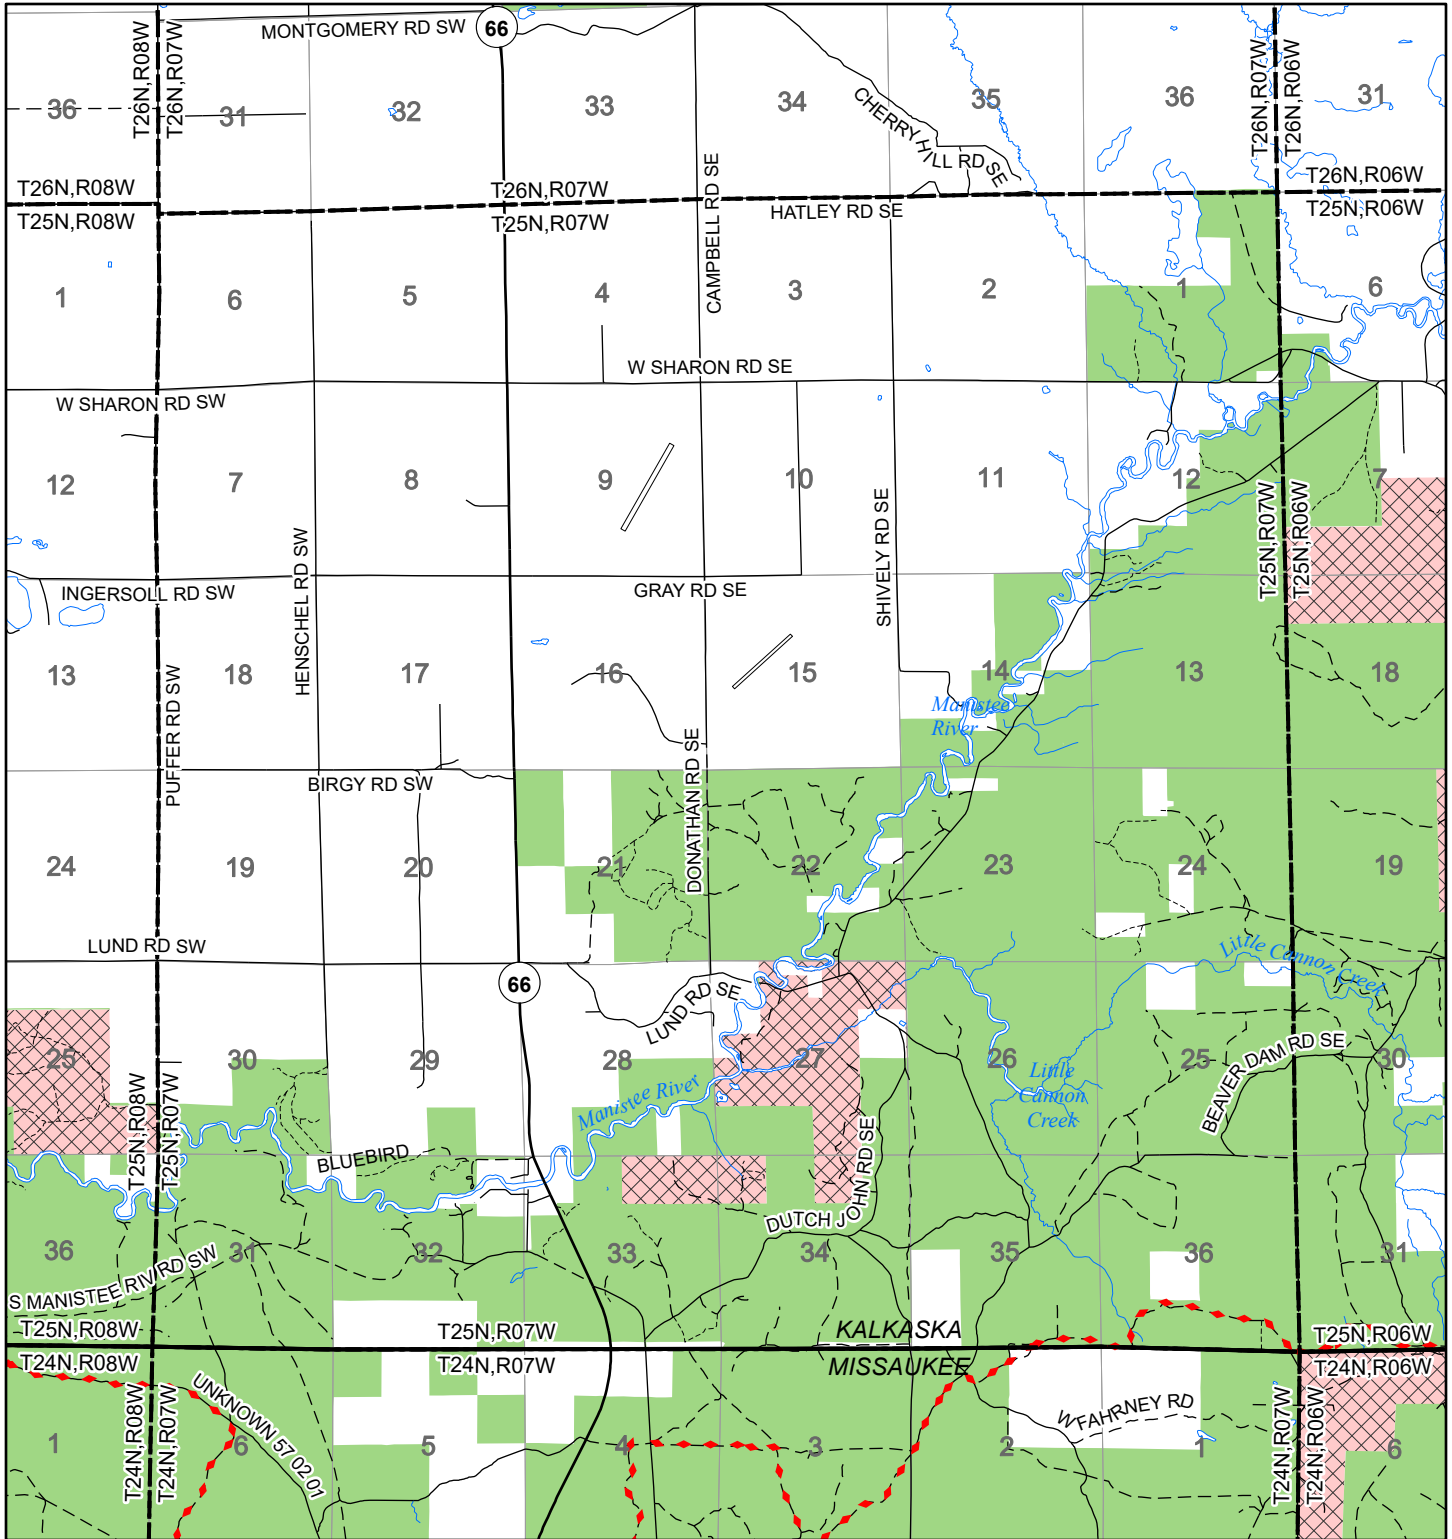

2022 Fuelwood Collection Map

T25N,R07W

KALKASKA CO.

- Open to Fuelwood Collection
- Open (Recently Closed Timber Sale)
- State land closed to fuelwood collection
- Snowmobile trail

Effective: April 1, 2022