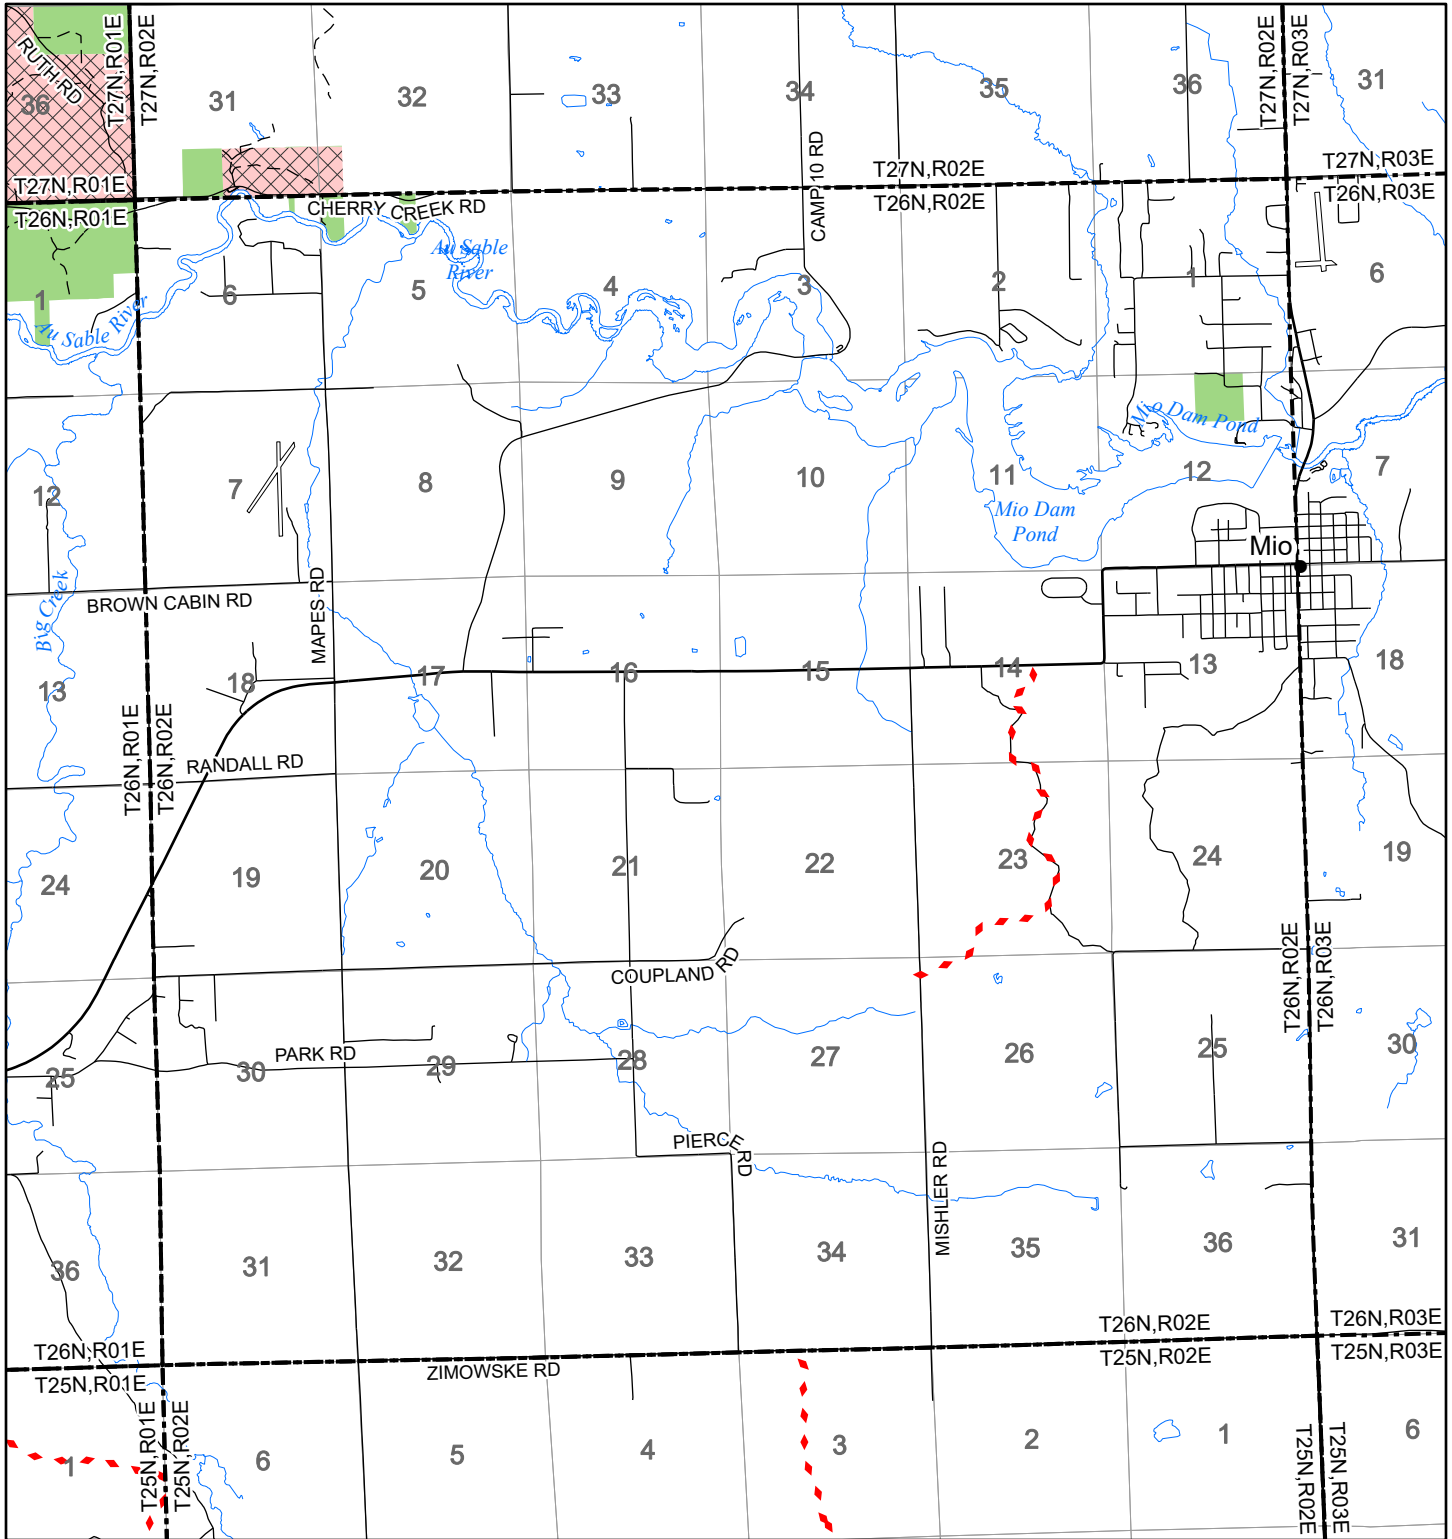

2022 Fuelwood Collection Map

T26N,R02E

OSCODA CO.

- Open to Fuelwood Collection
- Open (Recently Closed Timber Sale)
- State land closed to fuelwood collection
- Snowmobile trail

Effective: April 1, 2022