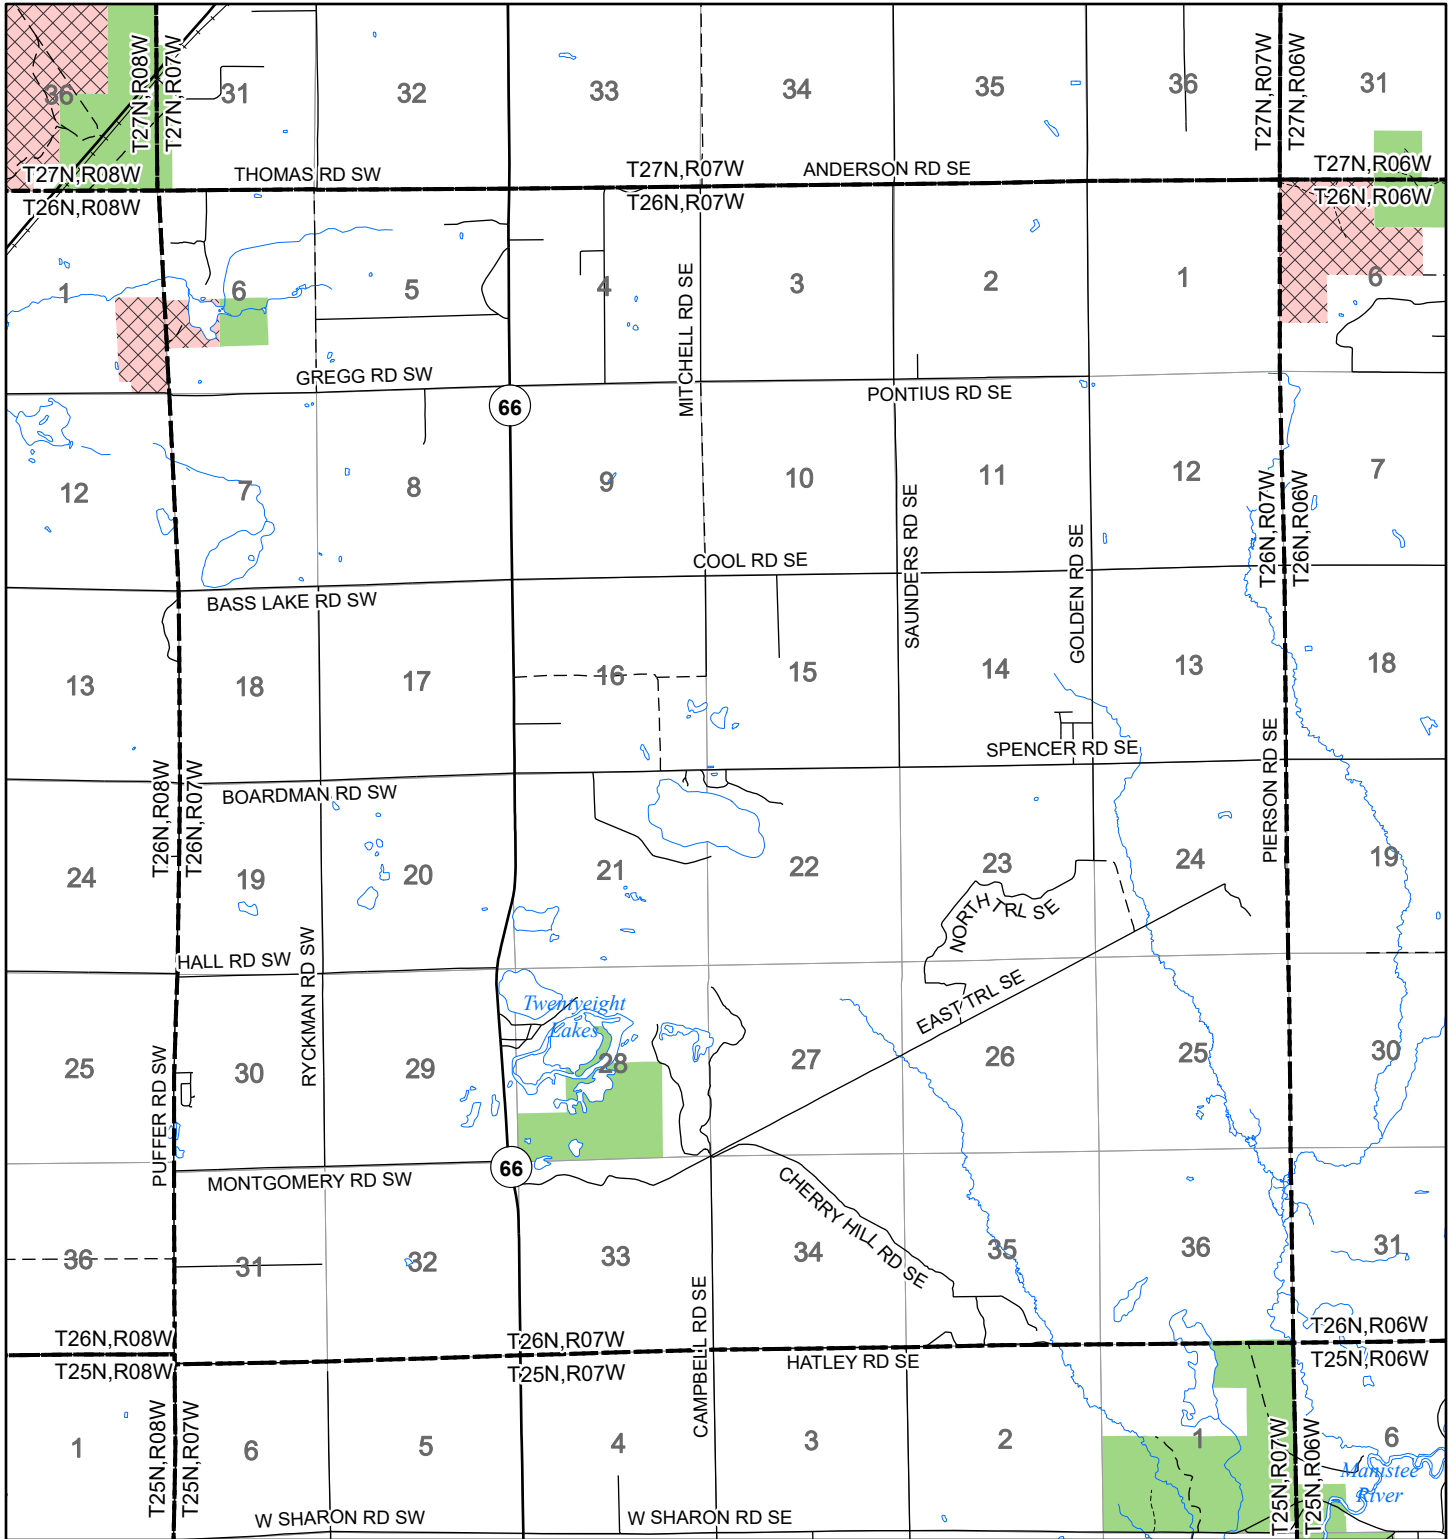

# 2022 Fuelwood Collection Map

## T26N,R07W

### KALKASKA CO.

- Open to Fuelwood Collection
- Open (Recently Closed Timber Sale)
- State land closed to fuelwood collection
- Snowmobile trail

Effective: April 1, 2022