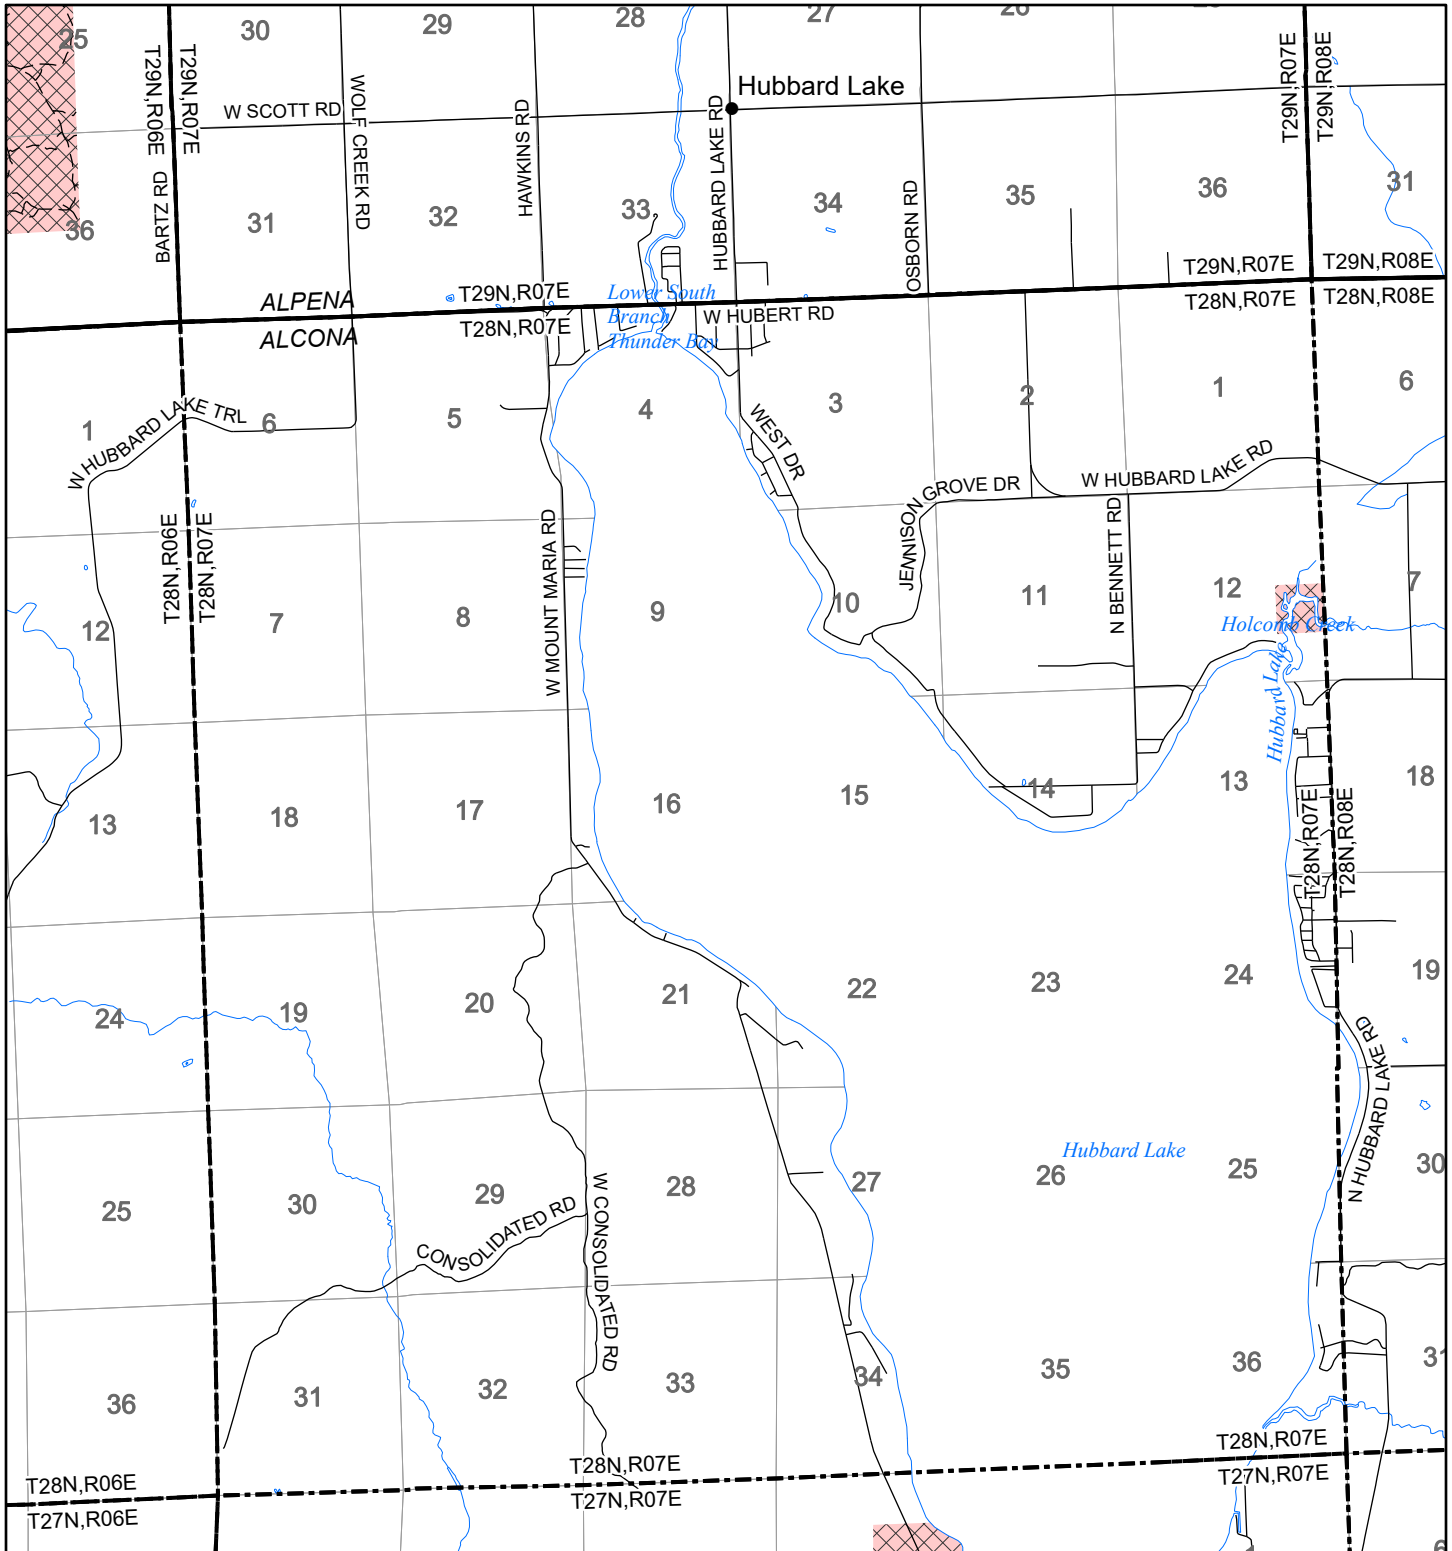

2022 Fuelwood Collection Map

T28N, R07E

ALCONA CO.

- Open to Fuelwood Collection
- Open (Recently Closed Timber Sale)
- State land closed to fuelwood collection
- Snowmobile trail

Effective: April 1, 2022