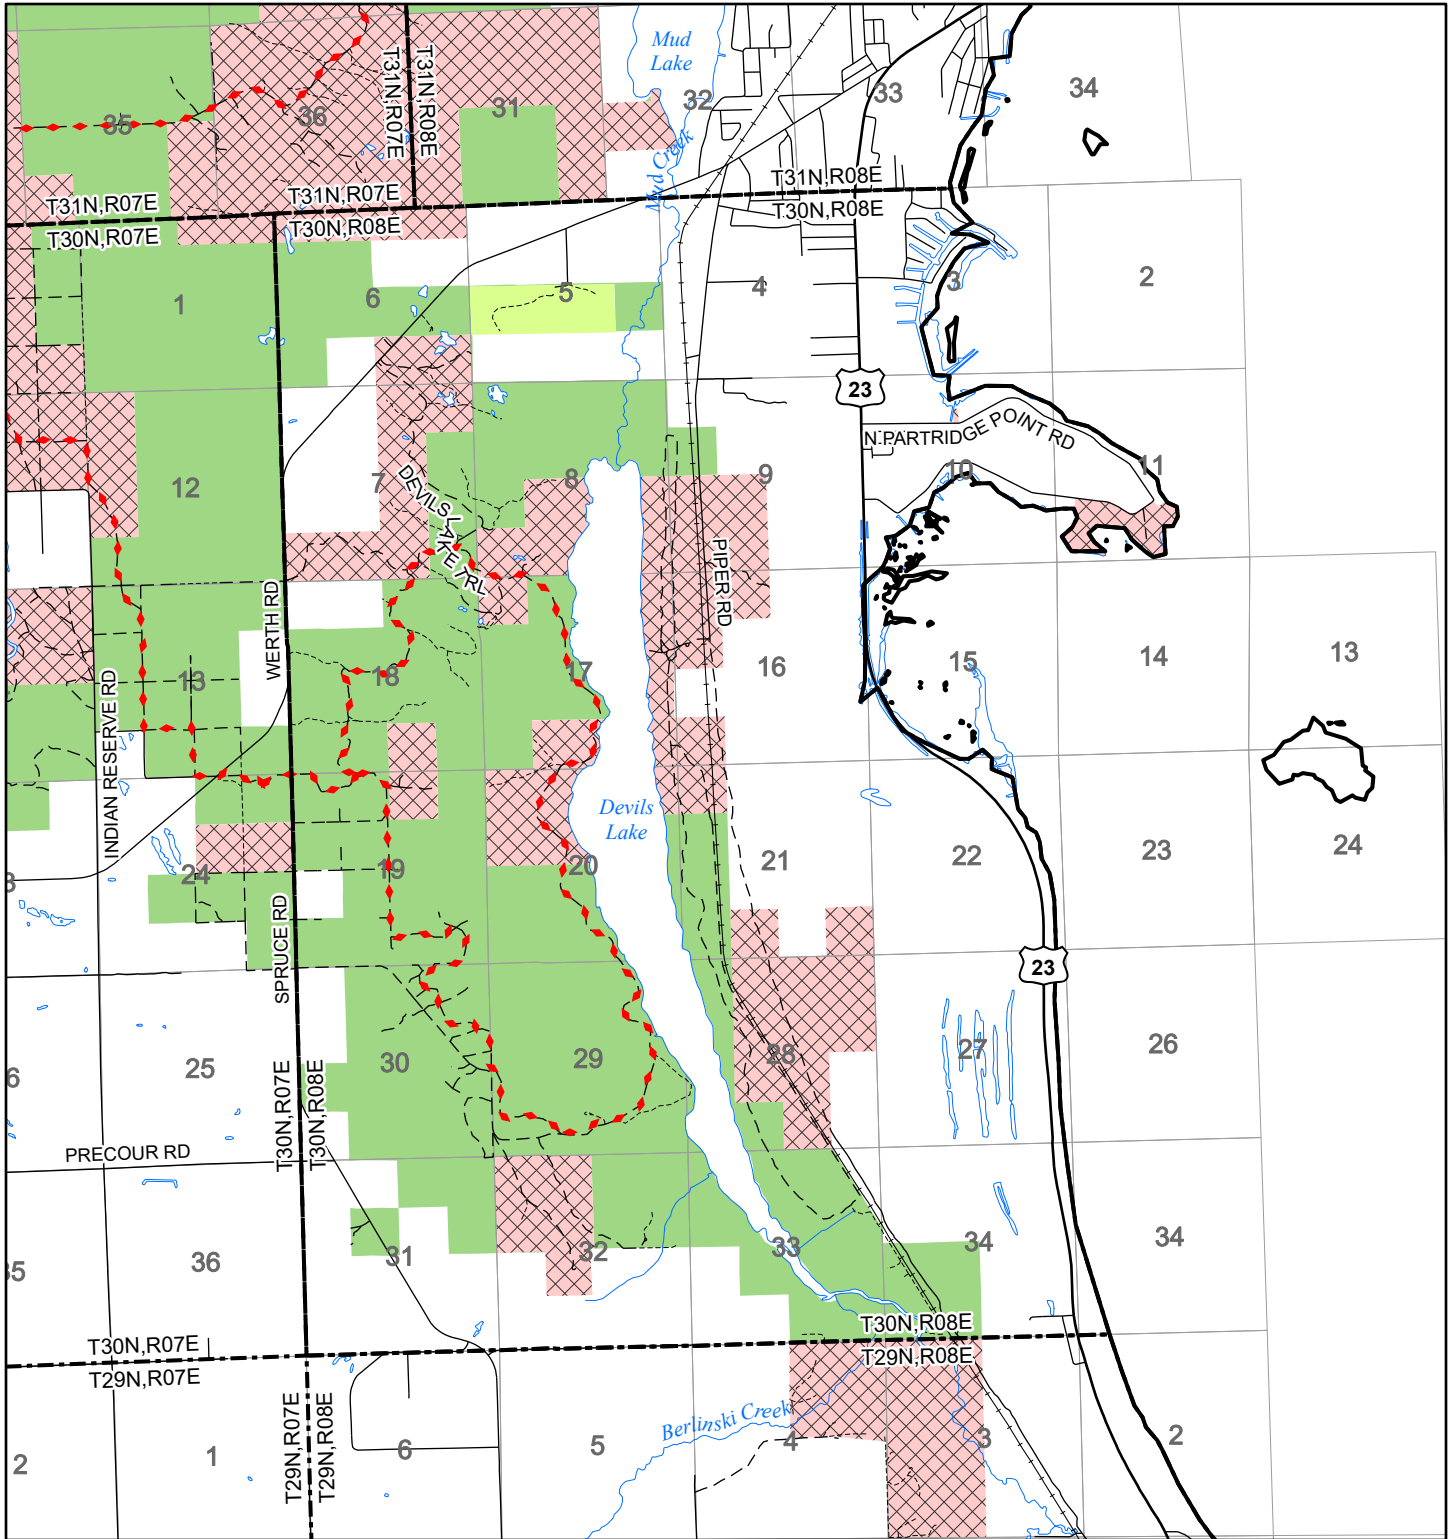

2022 Fuelwood Collection Map

T30N,R08E

ALPENA CO.

- Open to Fuelwood Collection
- Open (Recently Closed Timber Sale)
- State land closed to fuelwood collection
- Snowmobile trail

Effective: April 1, 2022