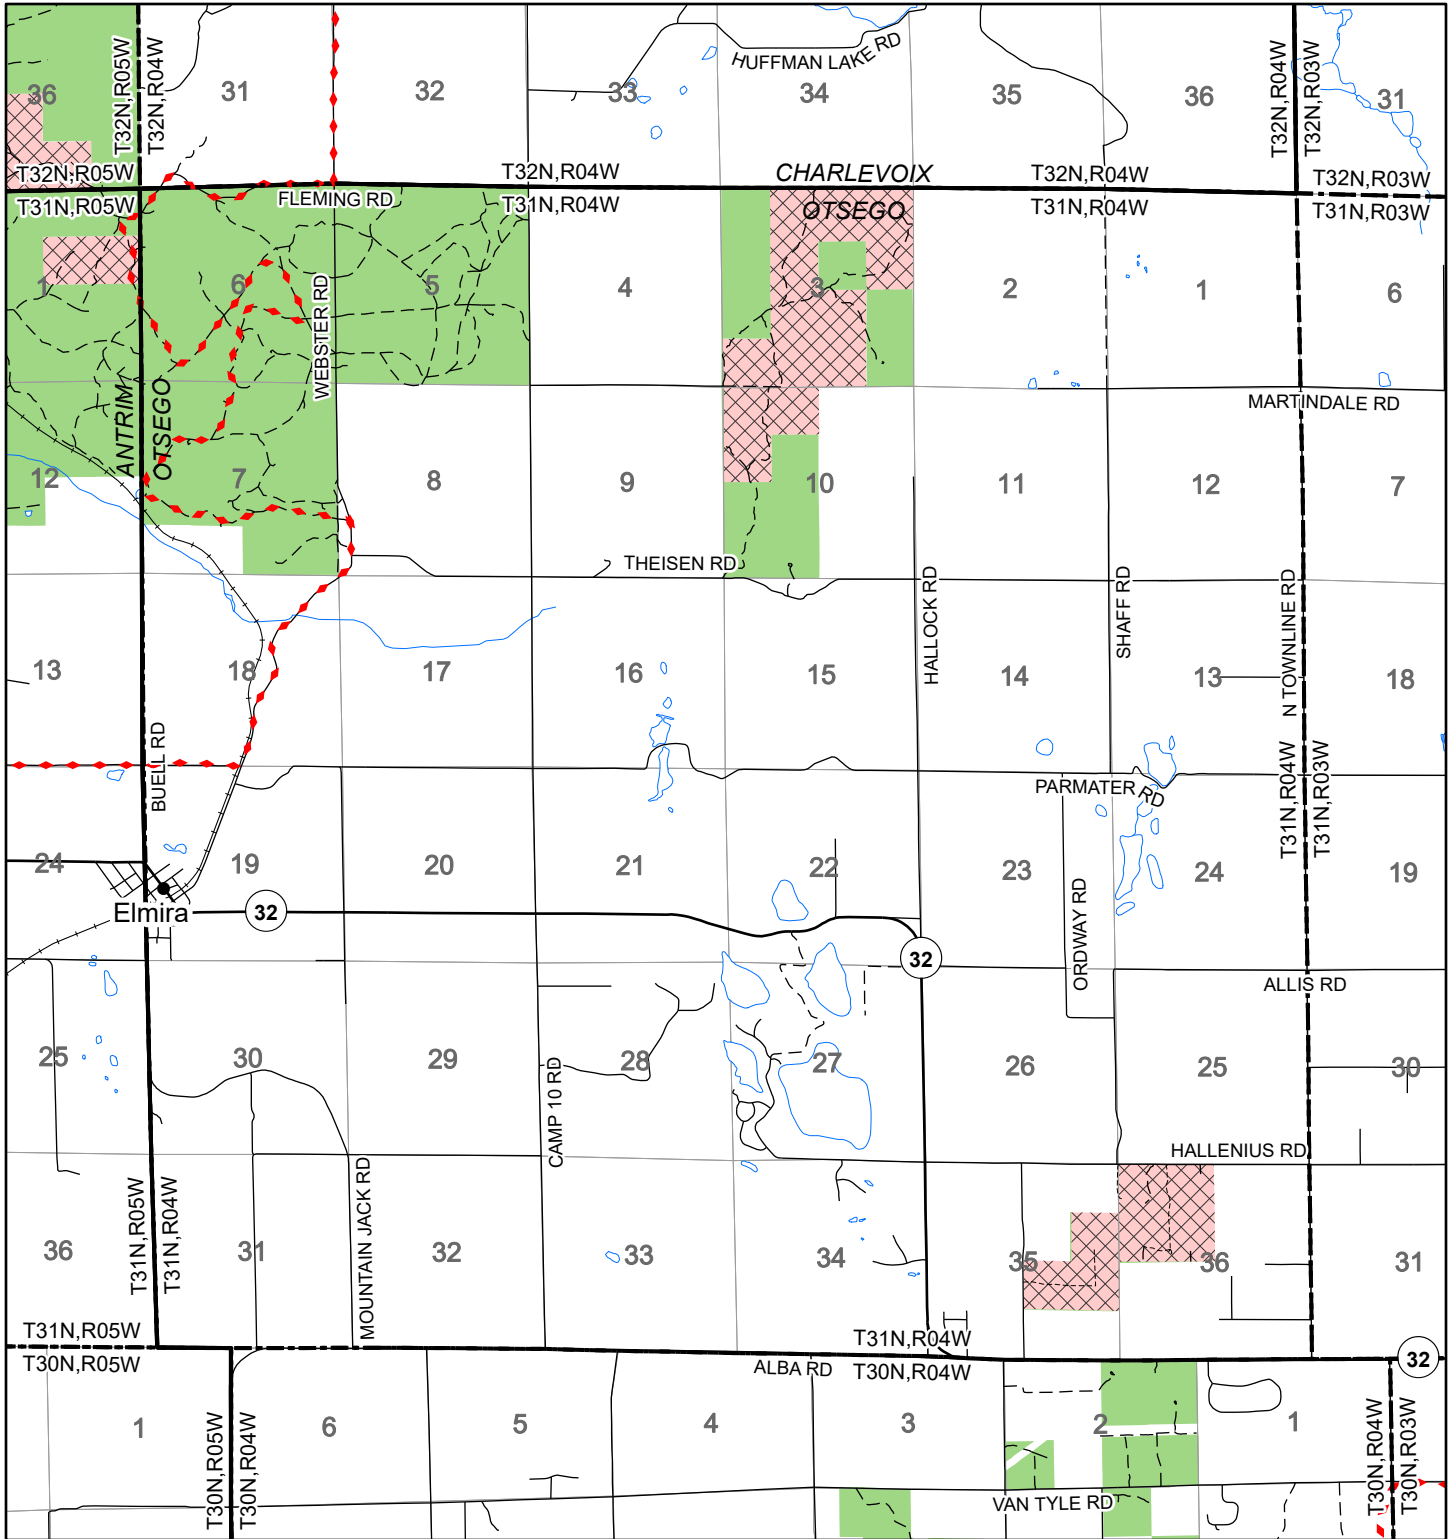

2022 Fuelwood Collection Map

T31N,R04W

OTSEGO CO.

- Open to Fuelwood Collection
- Open (Recently Closed Timber Sale)
- State land closed to fuelwood collection
- Snowmobile trail

Effective: April 1, 2022