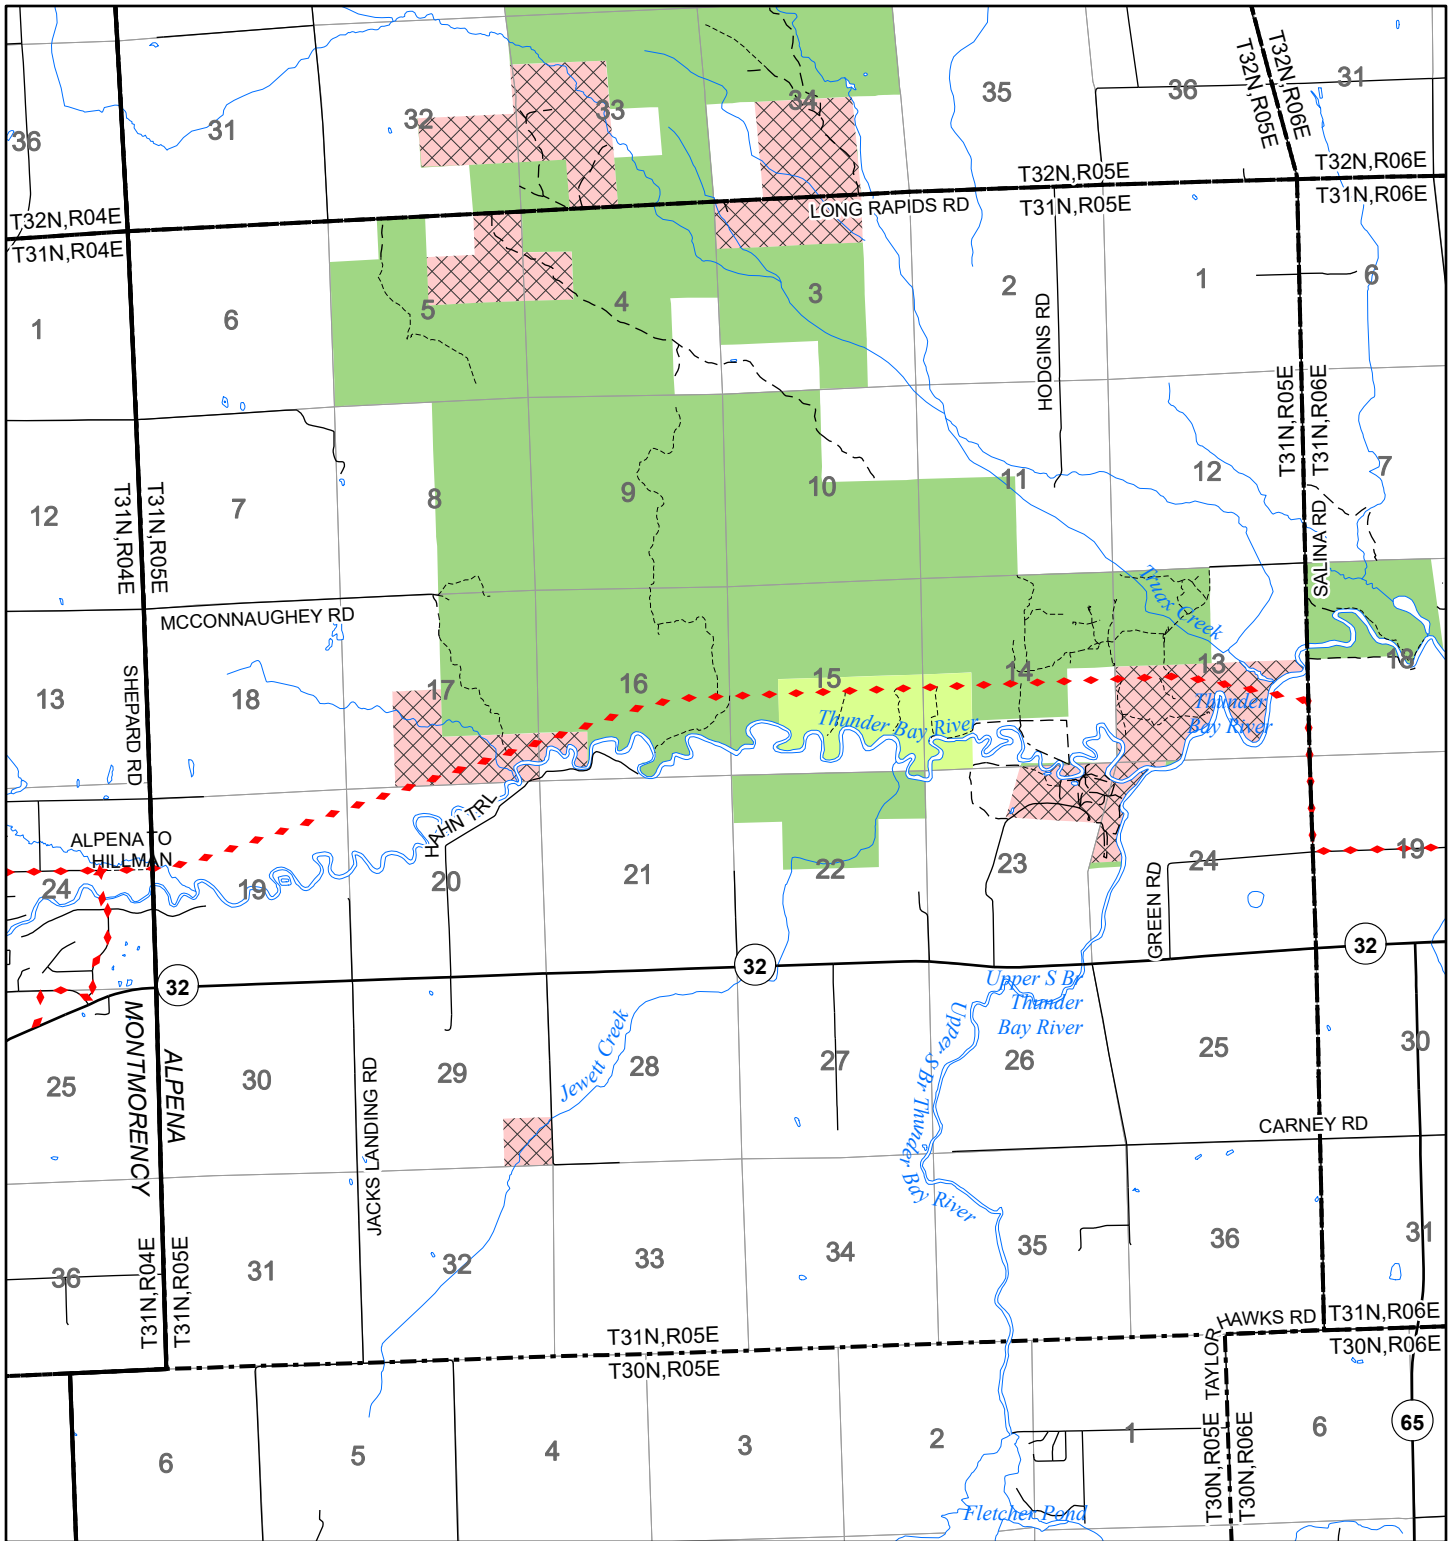

2022 Fuelwood Collection Map

T31N,R05E

ALPENA CO.

- Open to Fuelwood Collection
- Open (Recently Closed Timber Sale)
- State land closed to fuelwood collection
- Snowmobile trail

Effective: April 1, 2022