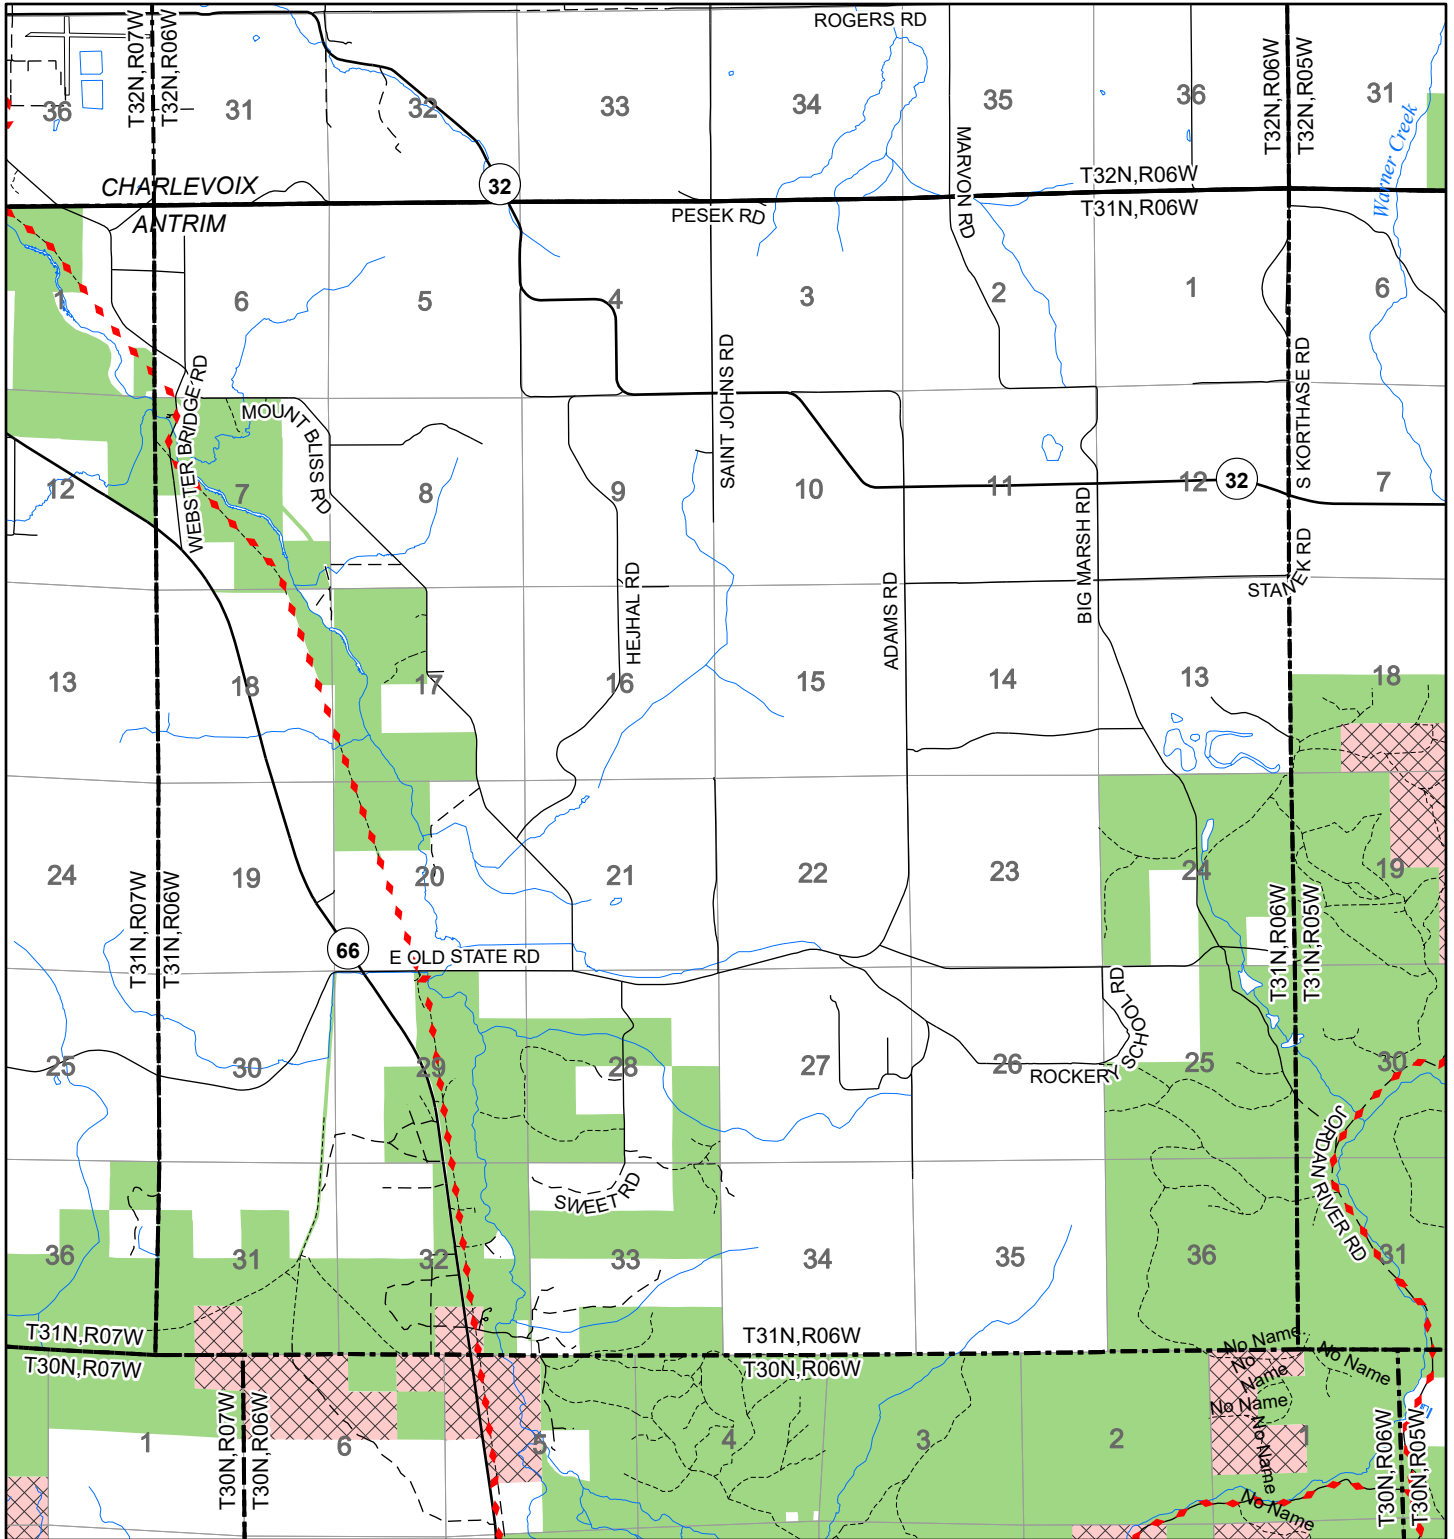

2022 Fuelwood Collection Map

T31N,R06W

ANTRIM CO.

- Open to Fuelwood Collection
- Open (Recently Closed Timber Sale)
- State land closed to fuelwood collection
- Snowmobile trail

Effective: April 1, 2022