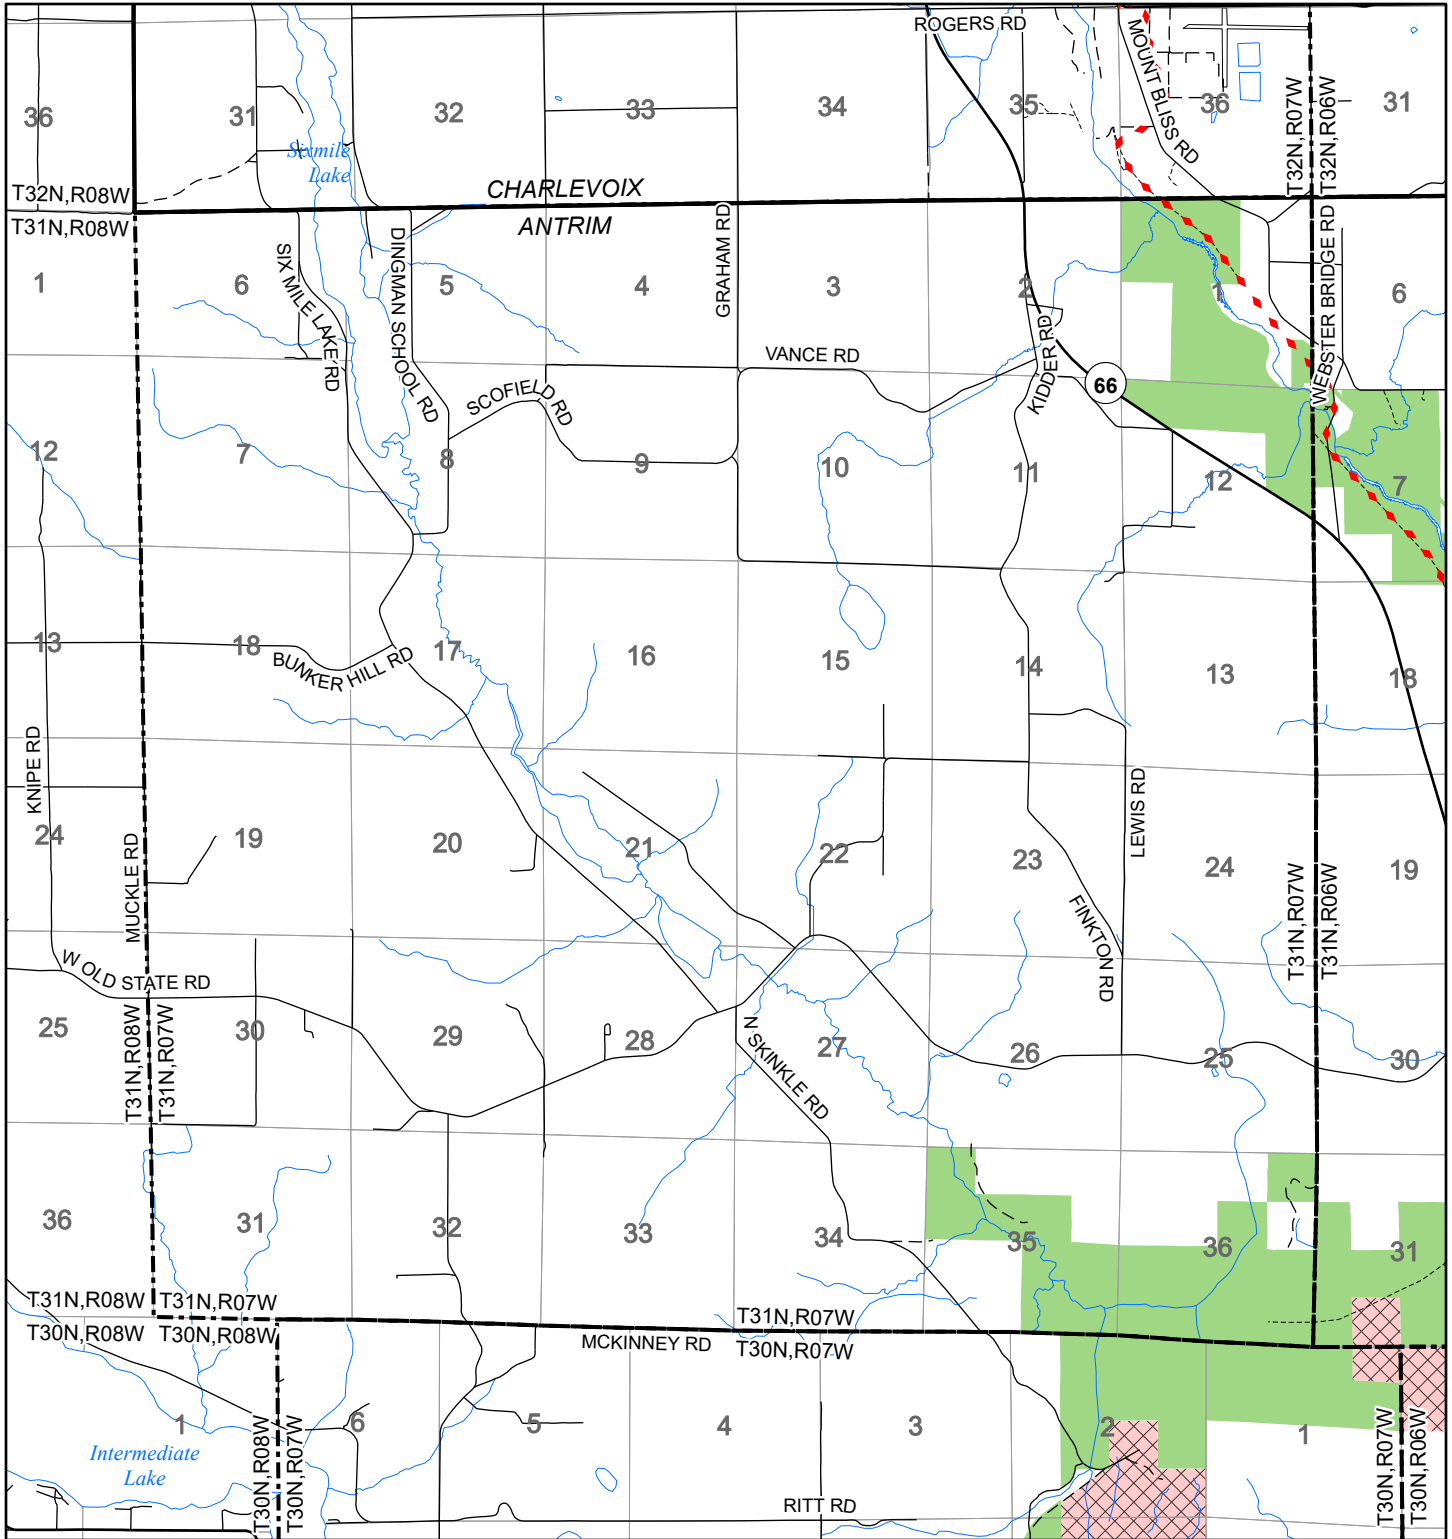

2022 Fuelwood Collection Map

T31N,R07W

ANTRIM CO.

- Open to Fuelwood Collection
- Open (Recently Closed Timber Sale)
- State land closed to fuelwood collection
- Snowmobile trail

Effective: April 1, 2022