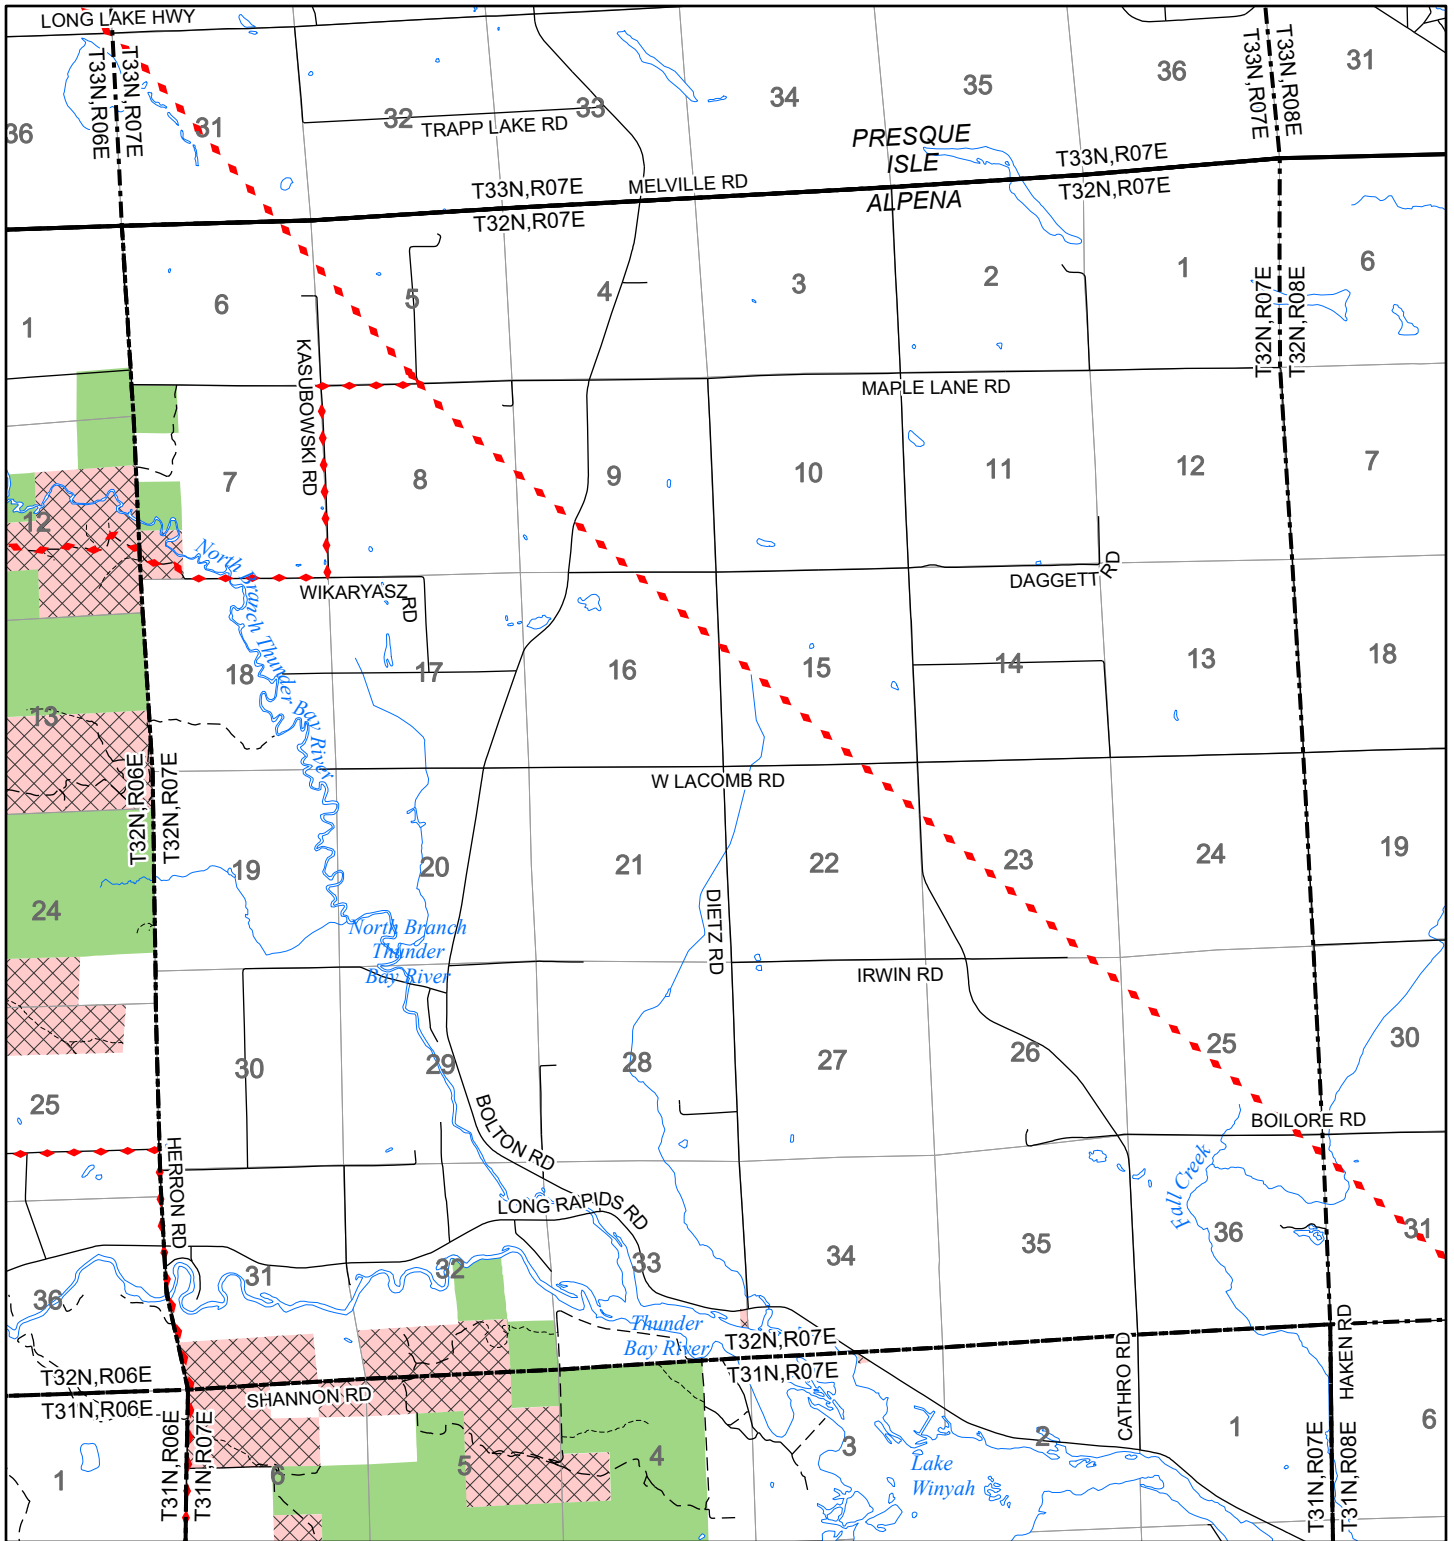

# 2022 Fuelwood Collection Map

## T32N,R07E

### ALPENA CO.

- Open to Fuelwood Collection
- Open (Recently Closed Timber Sale)
- State land closed to fuelwood collection
- Snowmobile trail

Effective: April 1, 2022