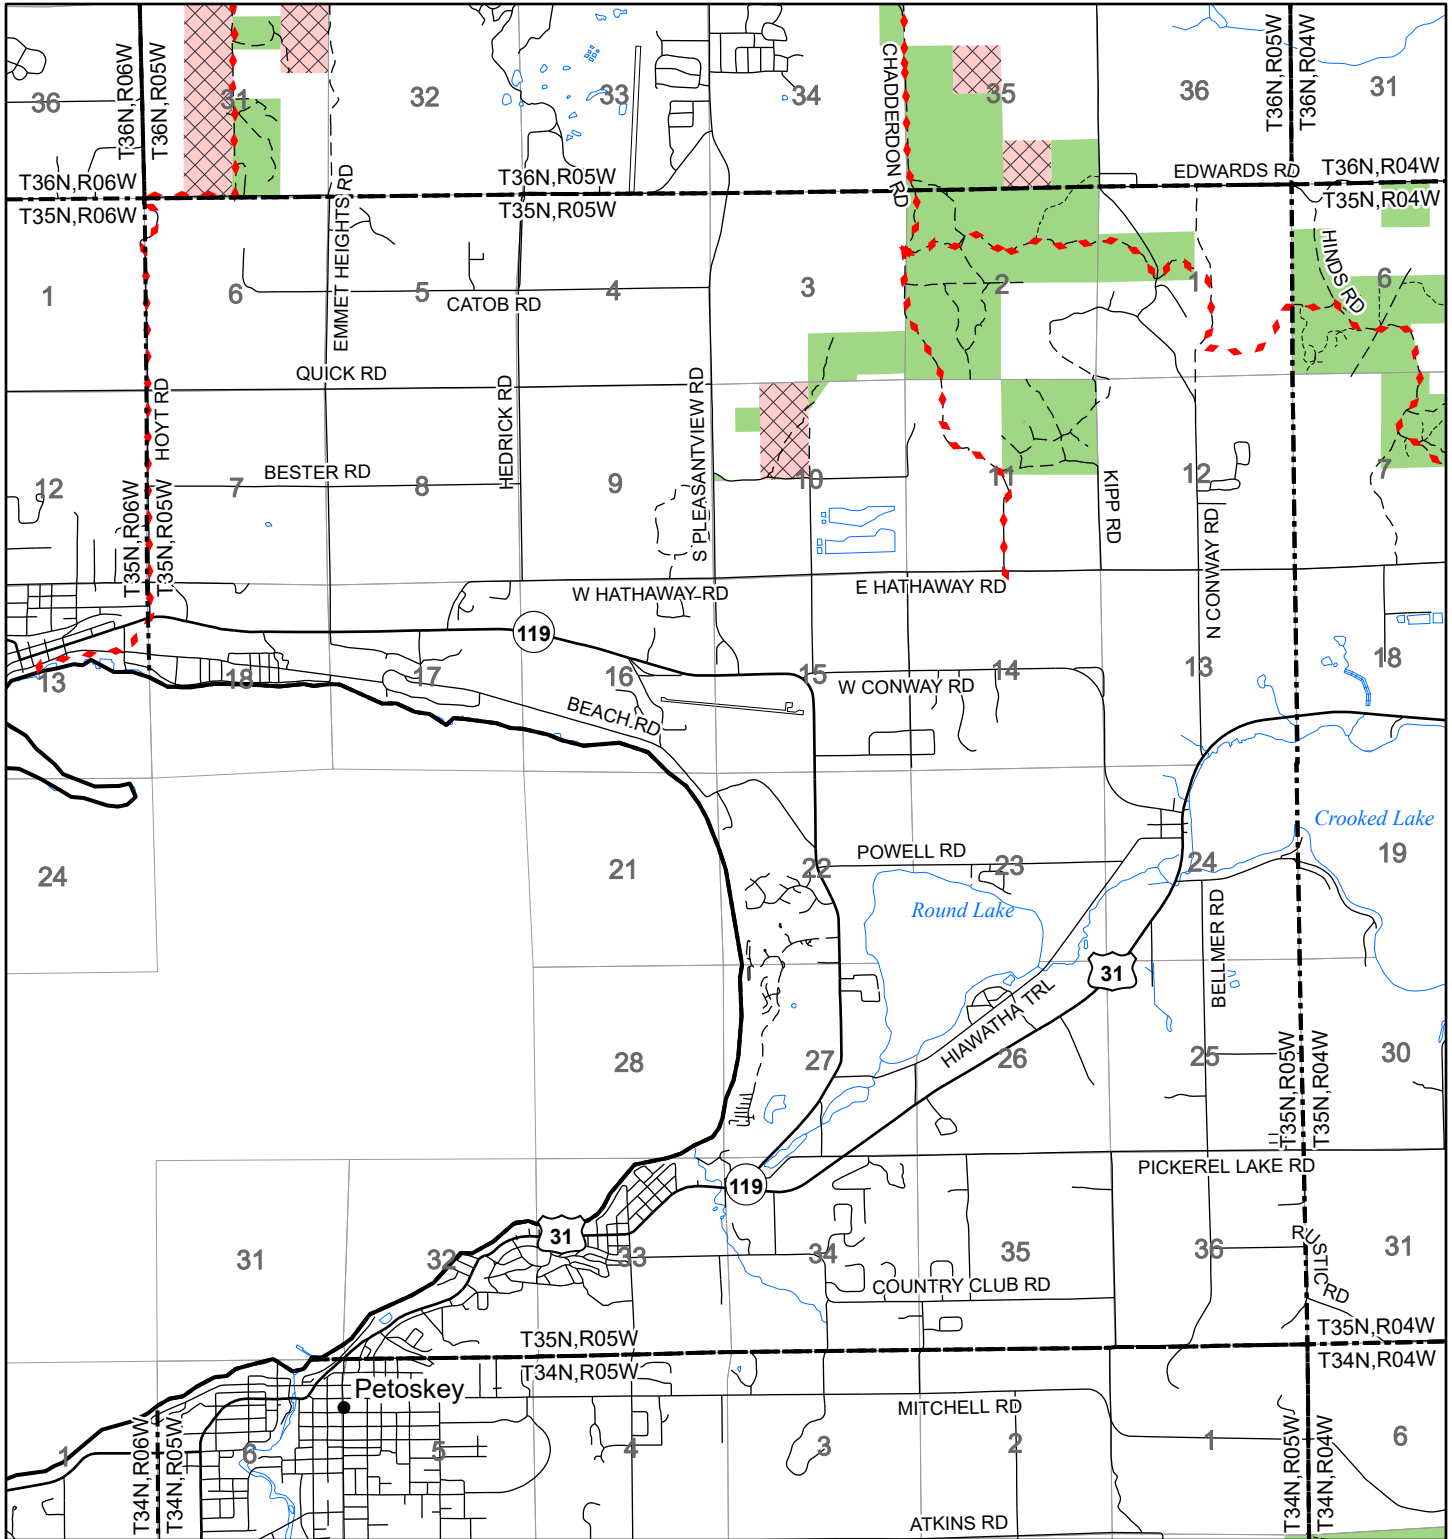

2022 Fuelwood Collection Map

T35N,R05W

EMMET CO.

- Open to Fuelwood Collection
- Open (Recently Closed Timber Sale)
- State land closed to fuelwood collection
- Snowmobile trail

Effective: April 1, 2022