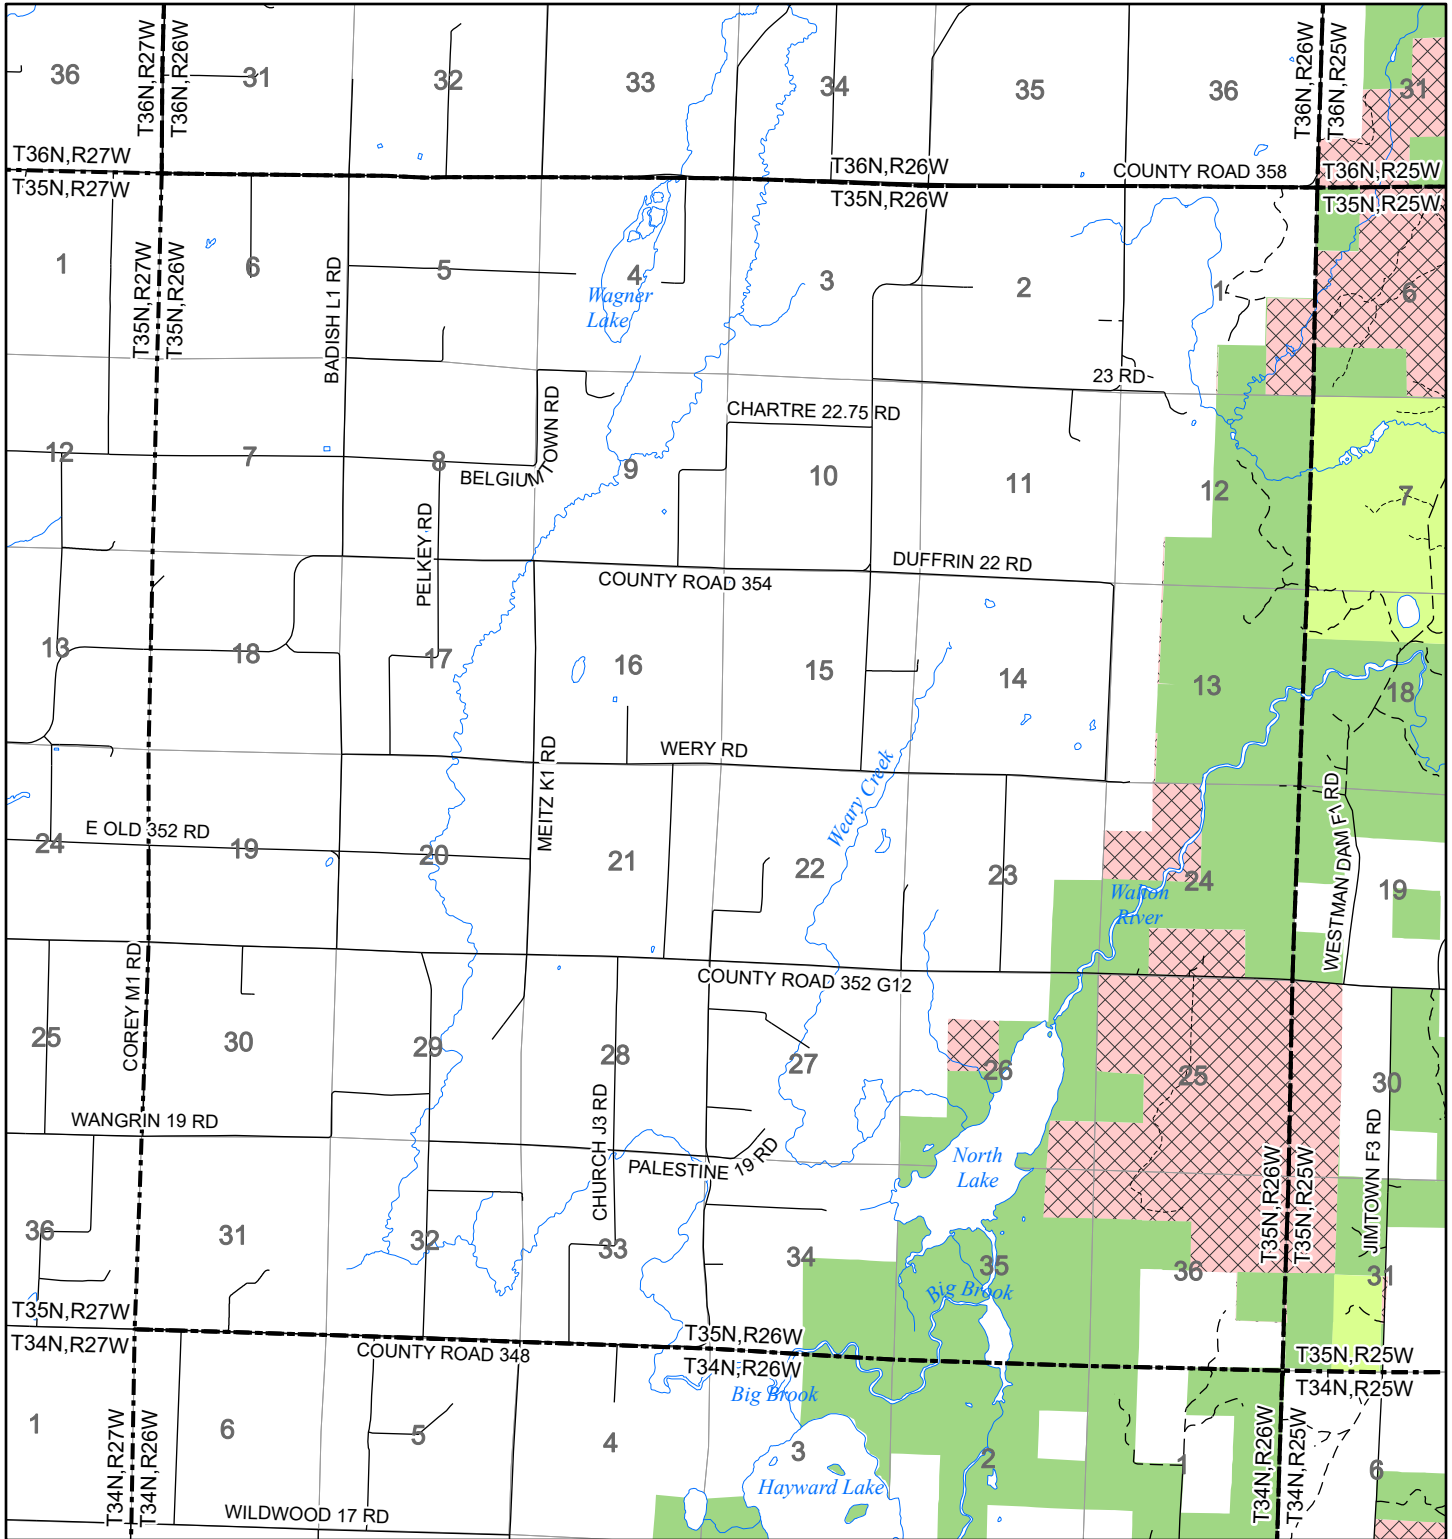

2022 Fuelwood Collection Map

T35N,R26W

MENONIMEE CO.

- Open to Fuelwood Collection
- Open (Recently Closed Timber Sale)
- State land closed to fuelwood collection
- Snowmobile trail

Effective: April 1, 2022