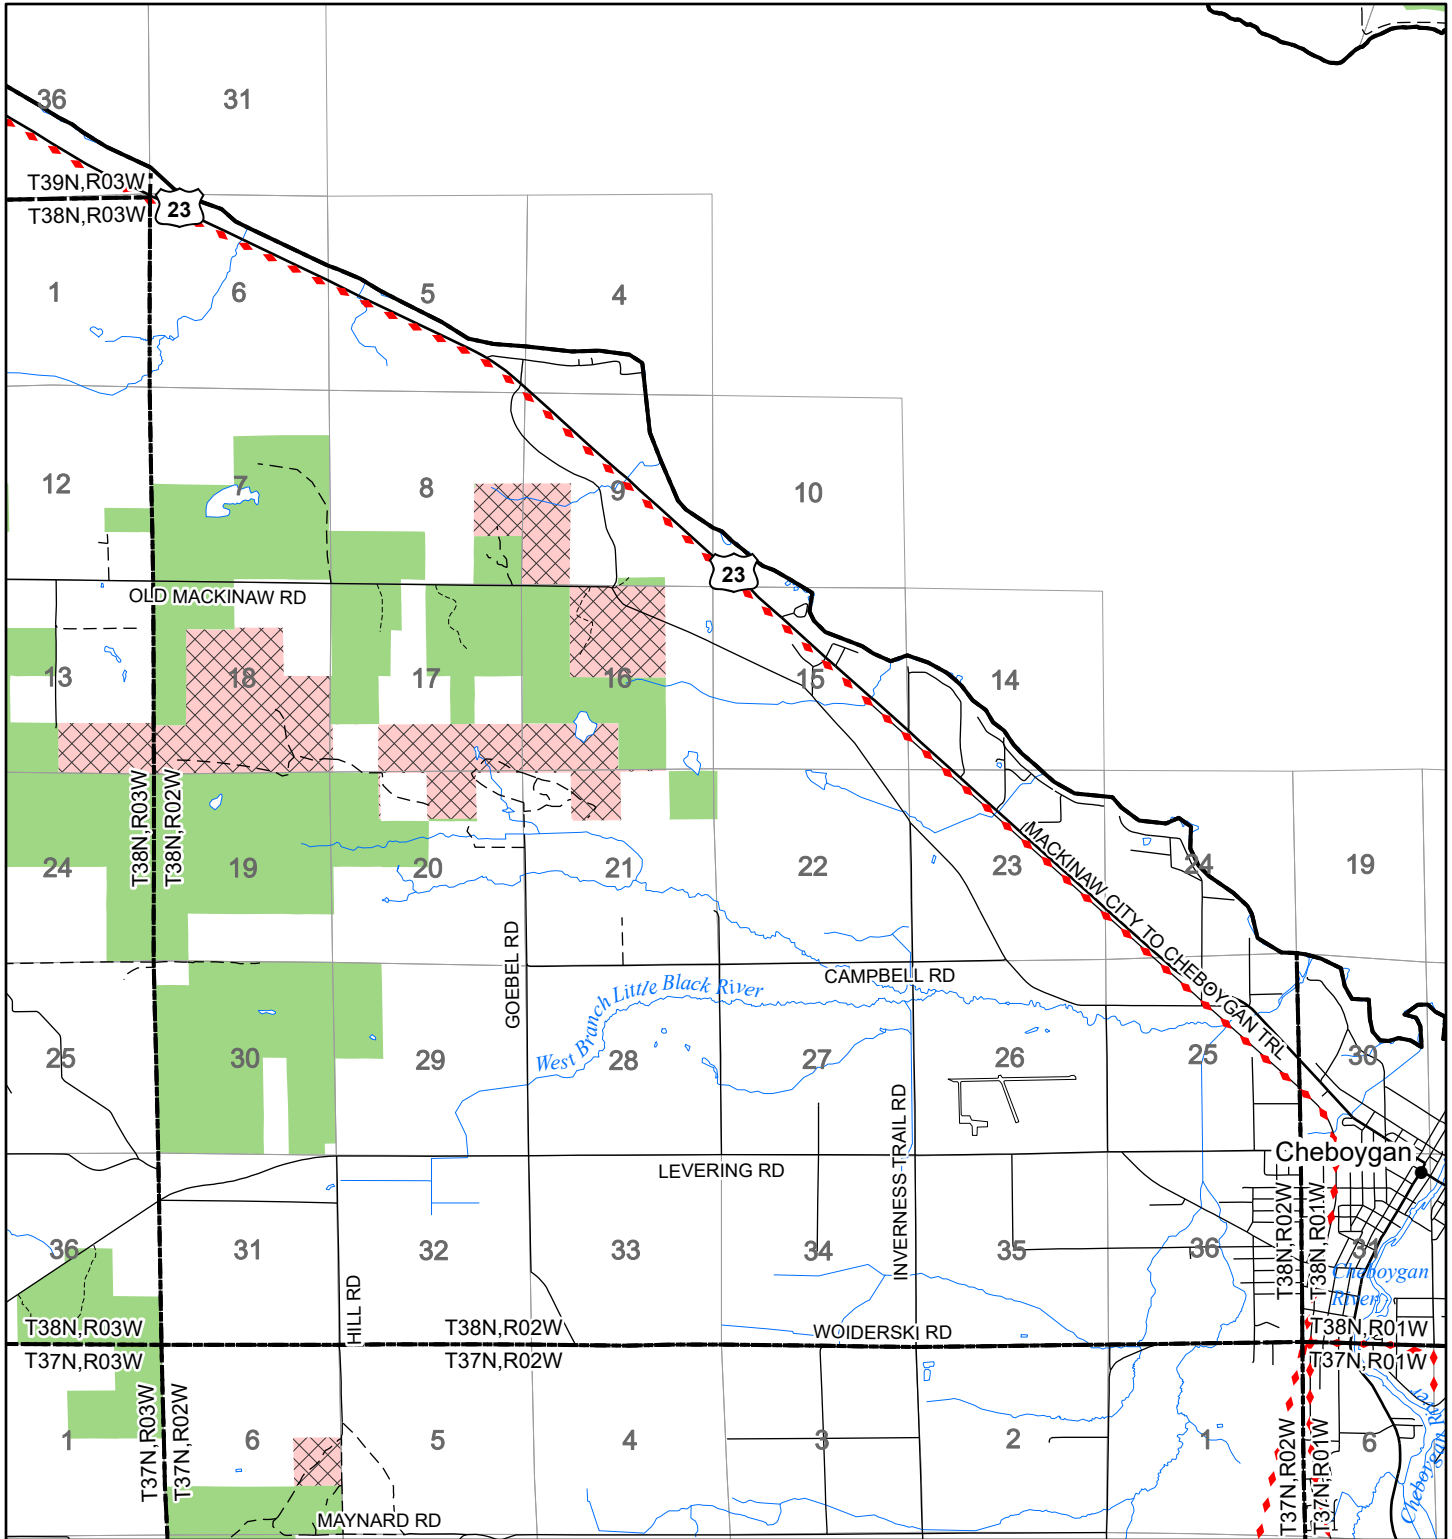

2022 Fuelwood Collection Map

T38N,R02W

CHEBOYGAN CO.

- Open to Fuelwood Collection
- Open (Recently Closed Timber Sale)
- State land closed to fuelwood collection
- Snowmobile trail

Effective: April 1, 2022