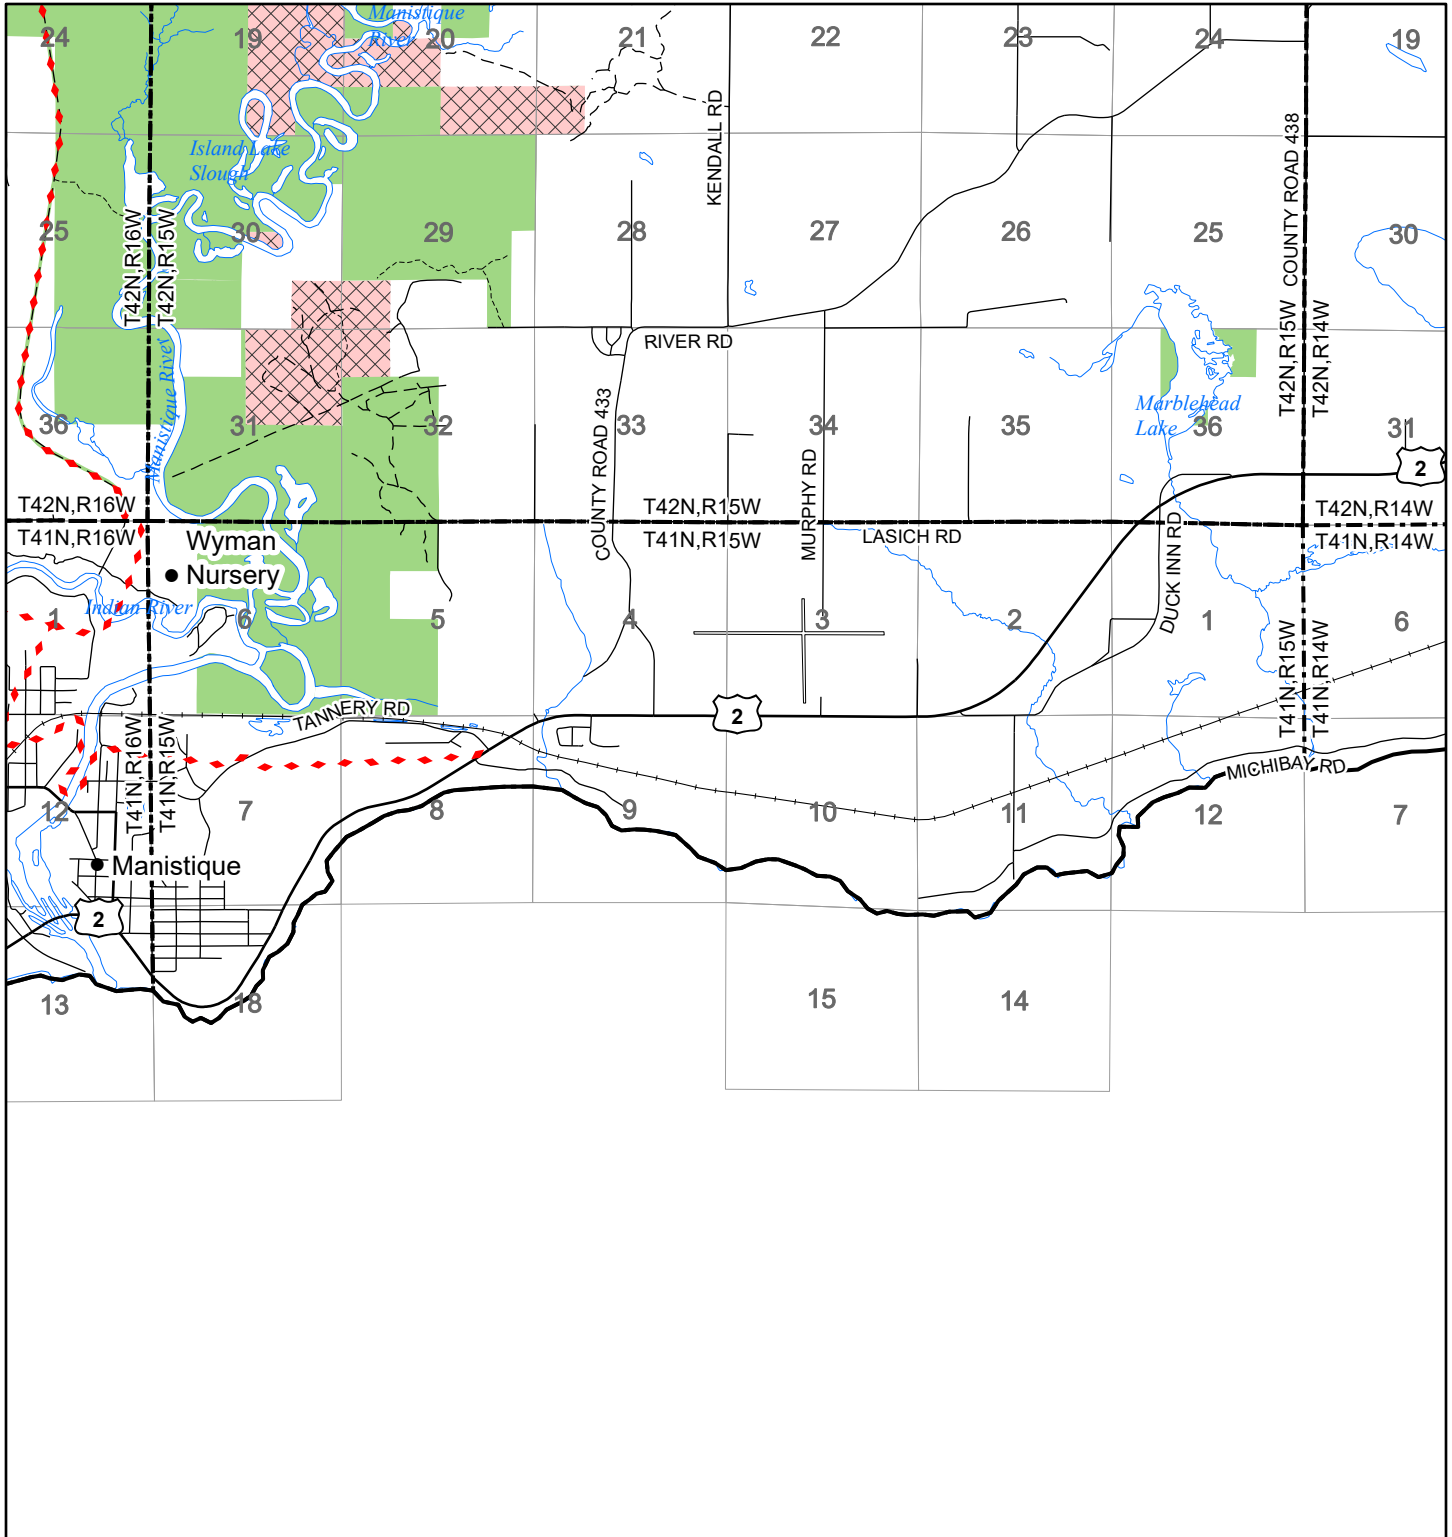

2022 Fuelwood Collection Map

T41N,R15W

SCHOOLCRAFT CO.

- Open to Fuelwood Collection
- Open (Recently Closed Timber Sale)
- State land closed to fuelwood collection
- Snowmobile trail

Effective: April 1, 2022