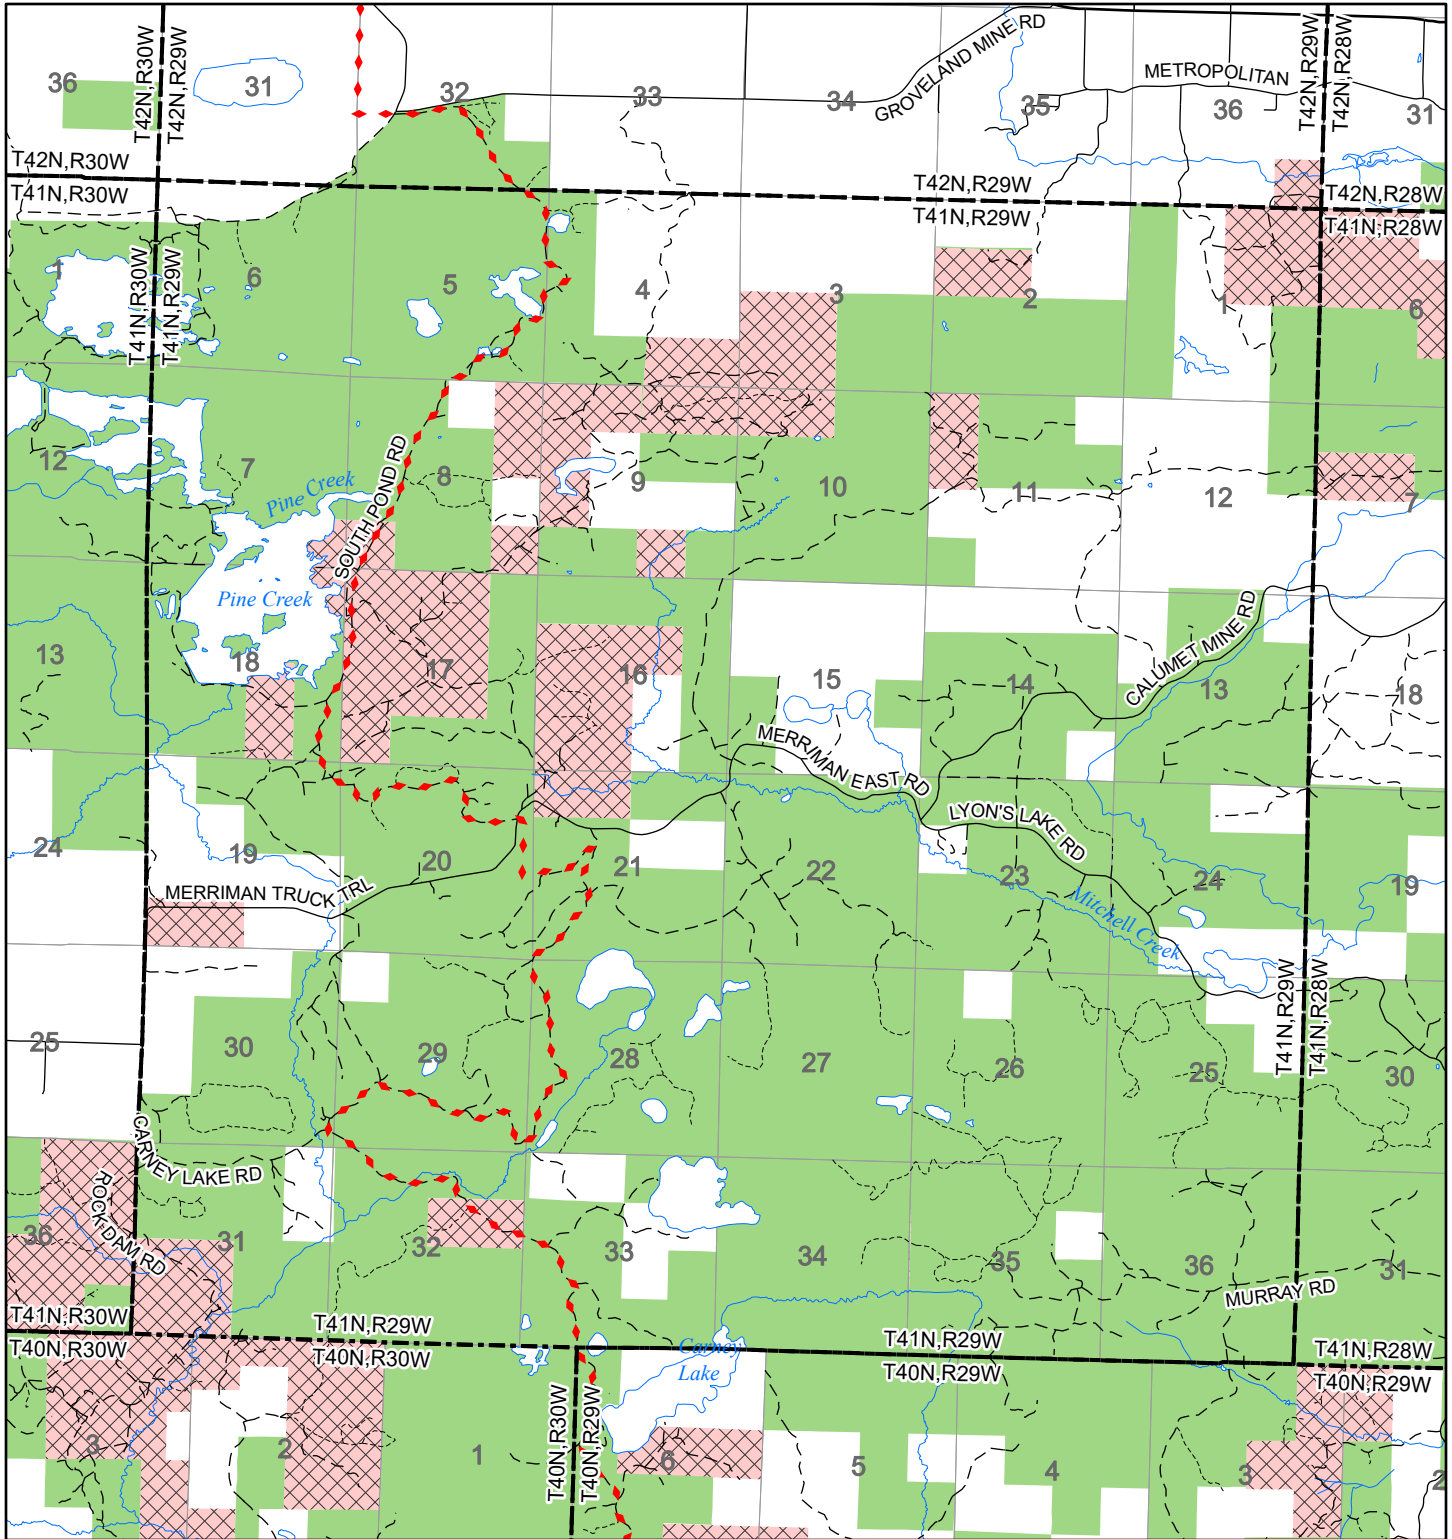

2022 Fuelwood Collection Map

T41N,R29W

DICKINSON CO.

- Open to Fuelwood Collection
- Open (Recently Closed Timber Sale)
- State land closed to fuelwood collection
- Snowmobile trail

Effective: April 1, 2022