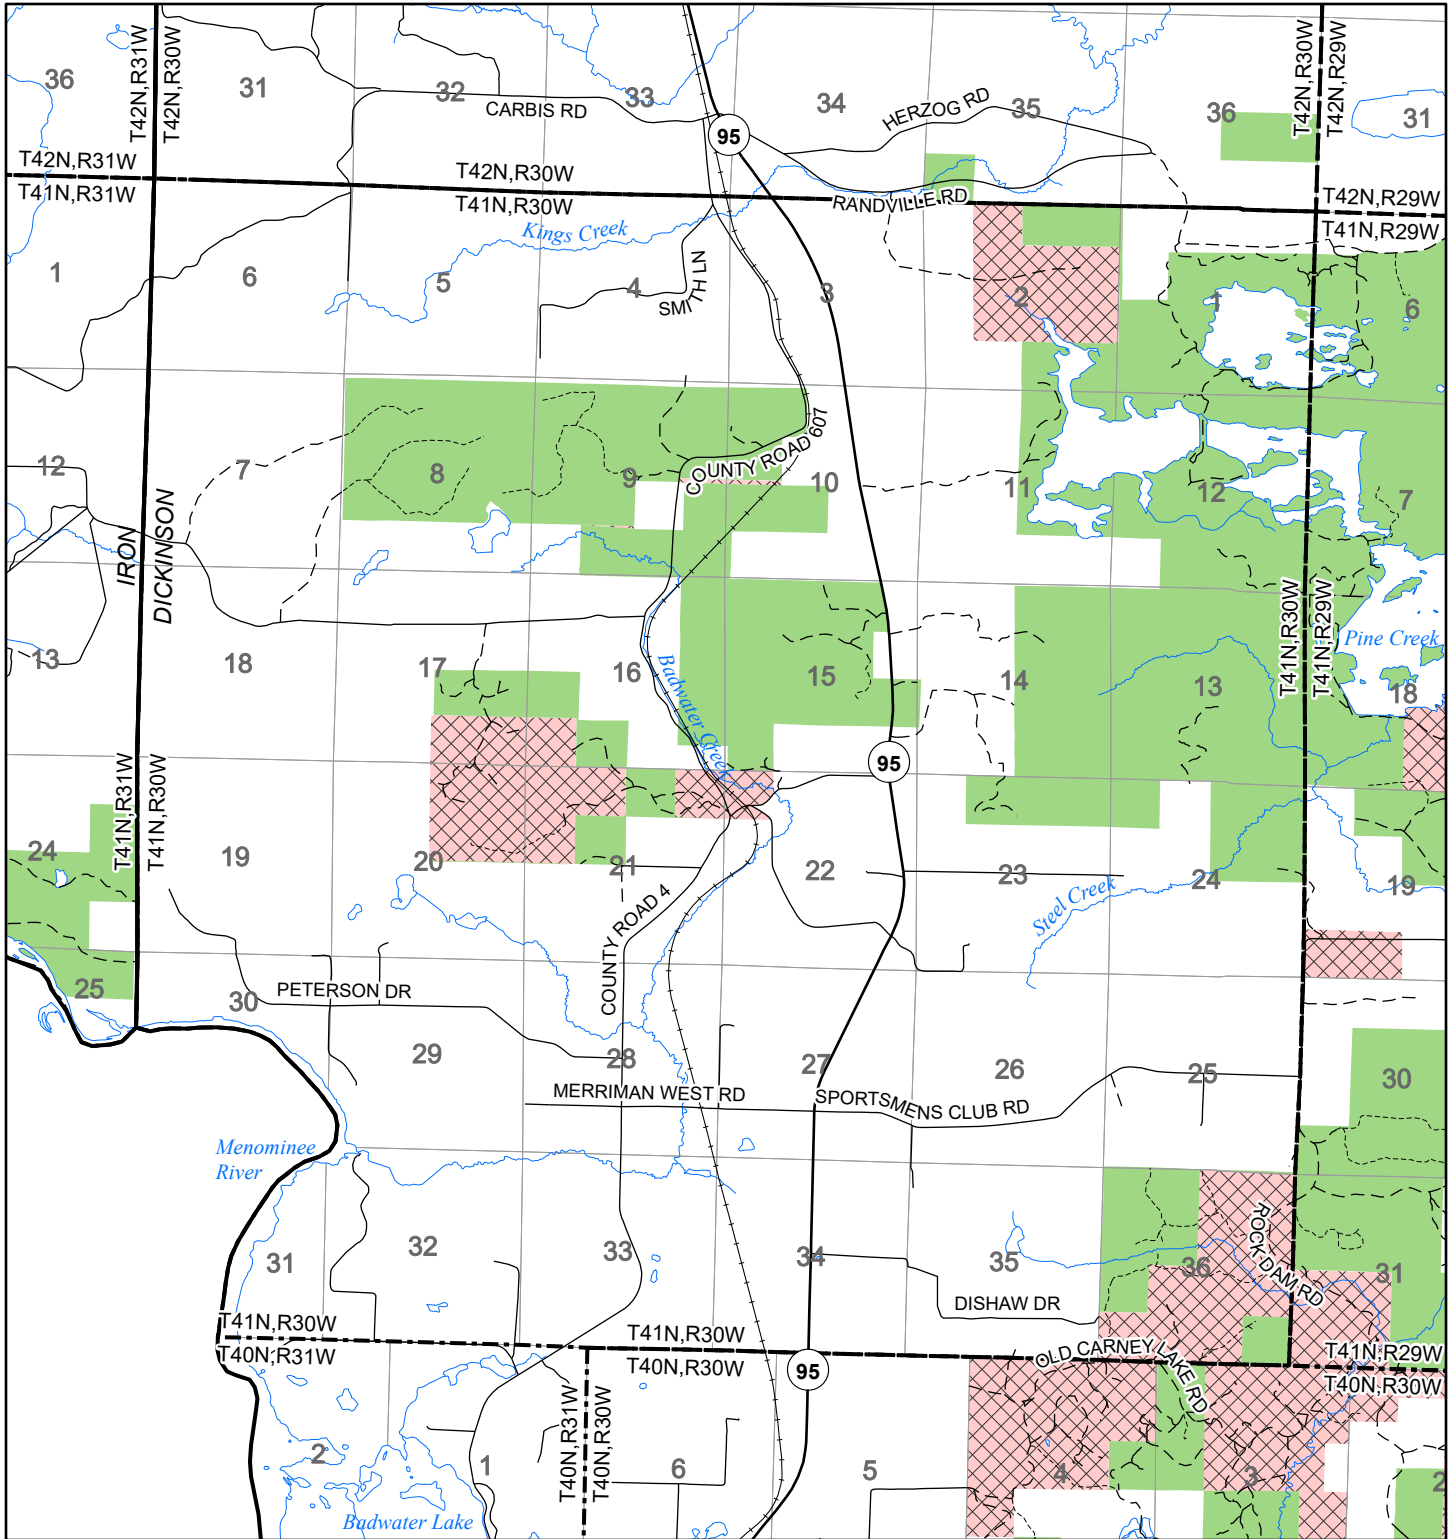

# 2022 Fuelwood Collection Map

## T41N,R30W

### DICKINSON CO.

- Open to Fuelwood Collection
- Open (Recently Closed Timber Sale)
- State land closed to fuelwood collection
- Snowmobile trail

Effective: April 1, 2022