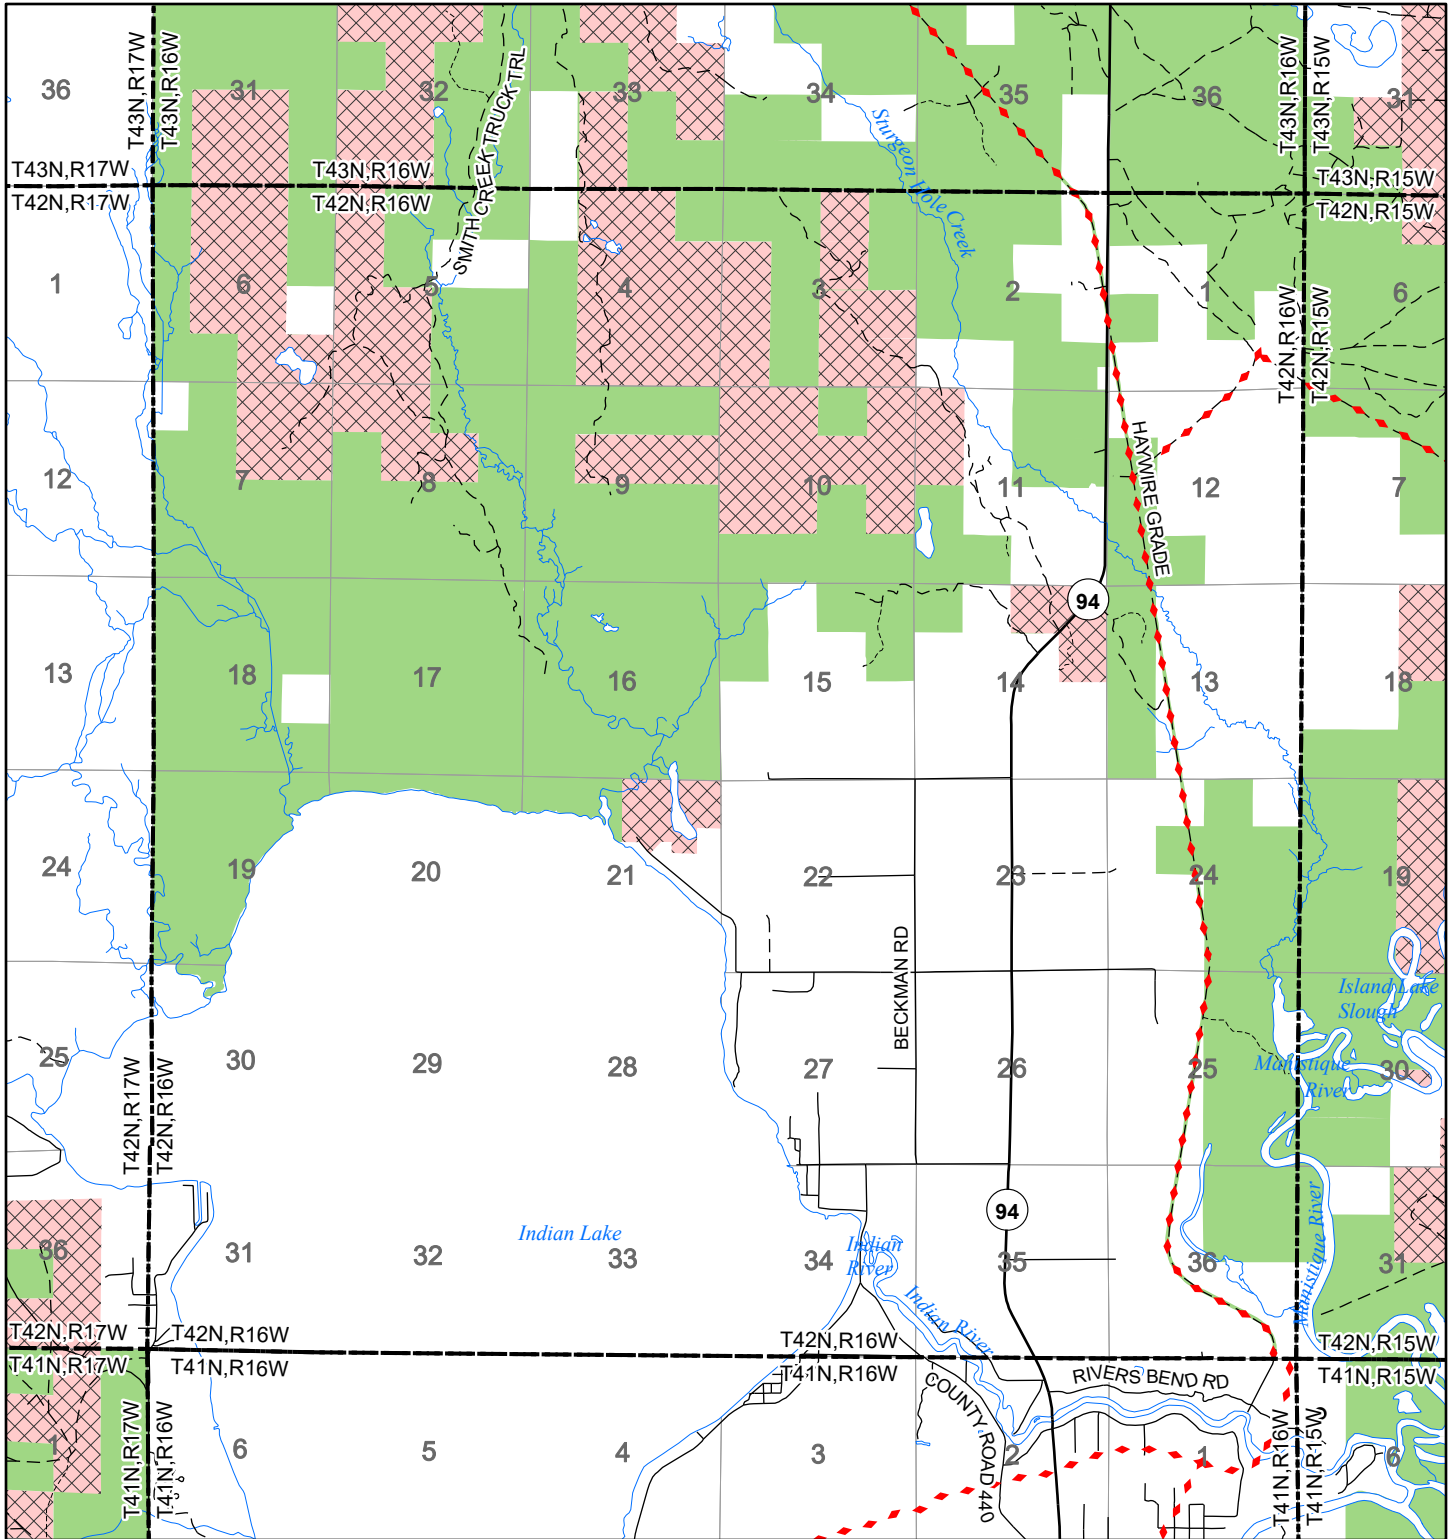

2022 Fuelwood Collection Map

T42N,R16W

SCHOOLCRAFT CO.

- Open to Fuelwood Collection
- Open (Recently Closed Timber Sale)
- State land closed to fuelwood collection
- Snowmobile trail

Effective: April 1, 2022