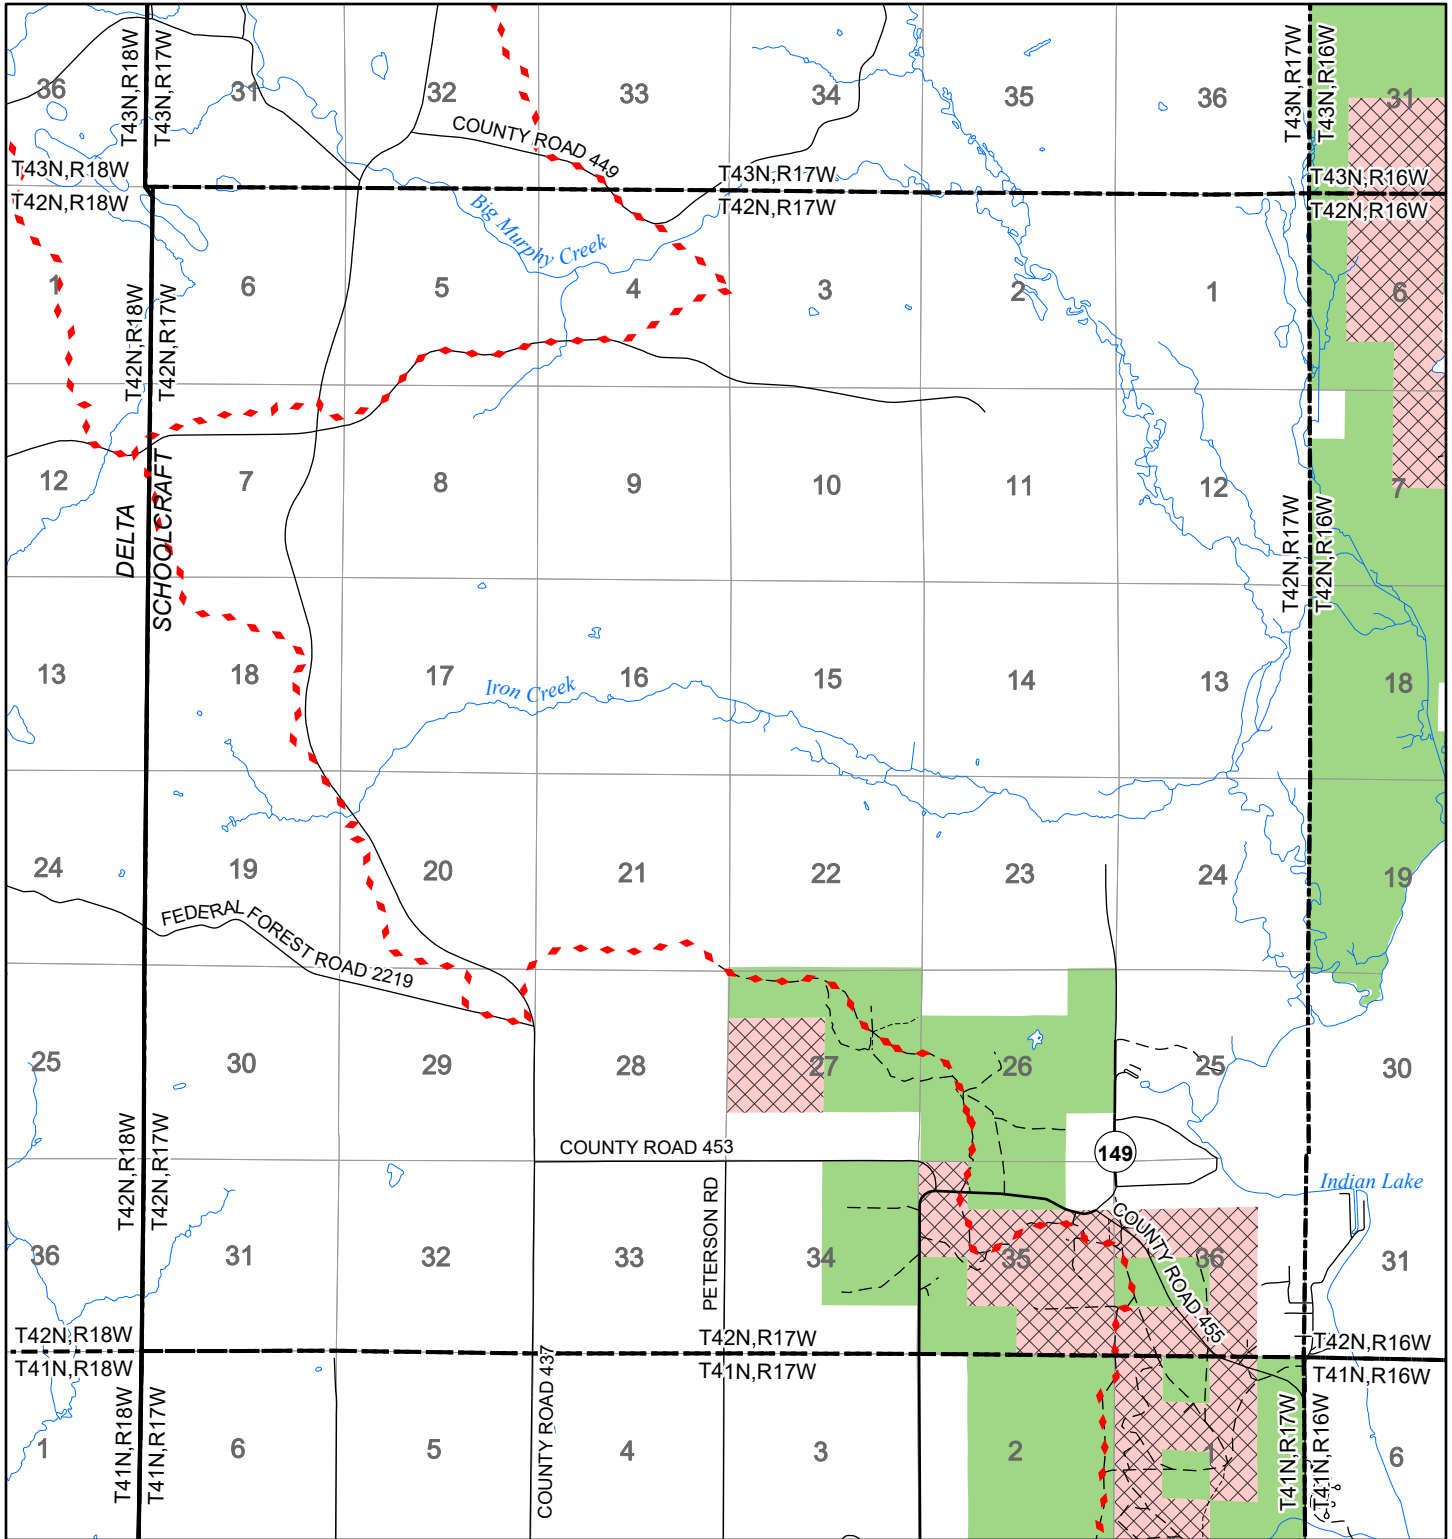

# 2022 Fuelwood Collection Map

## T42N,R17W

### SCHOOLCRAFT CO.

- Open to Fuelwood Collection
- Open (Recently Closed Timber Sale)
- State land closed to fuelwood collection
- Snowmobile trail

Effective: April 1, 2022