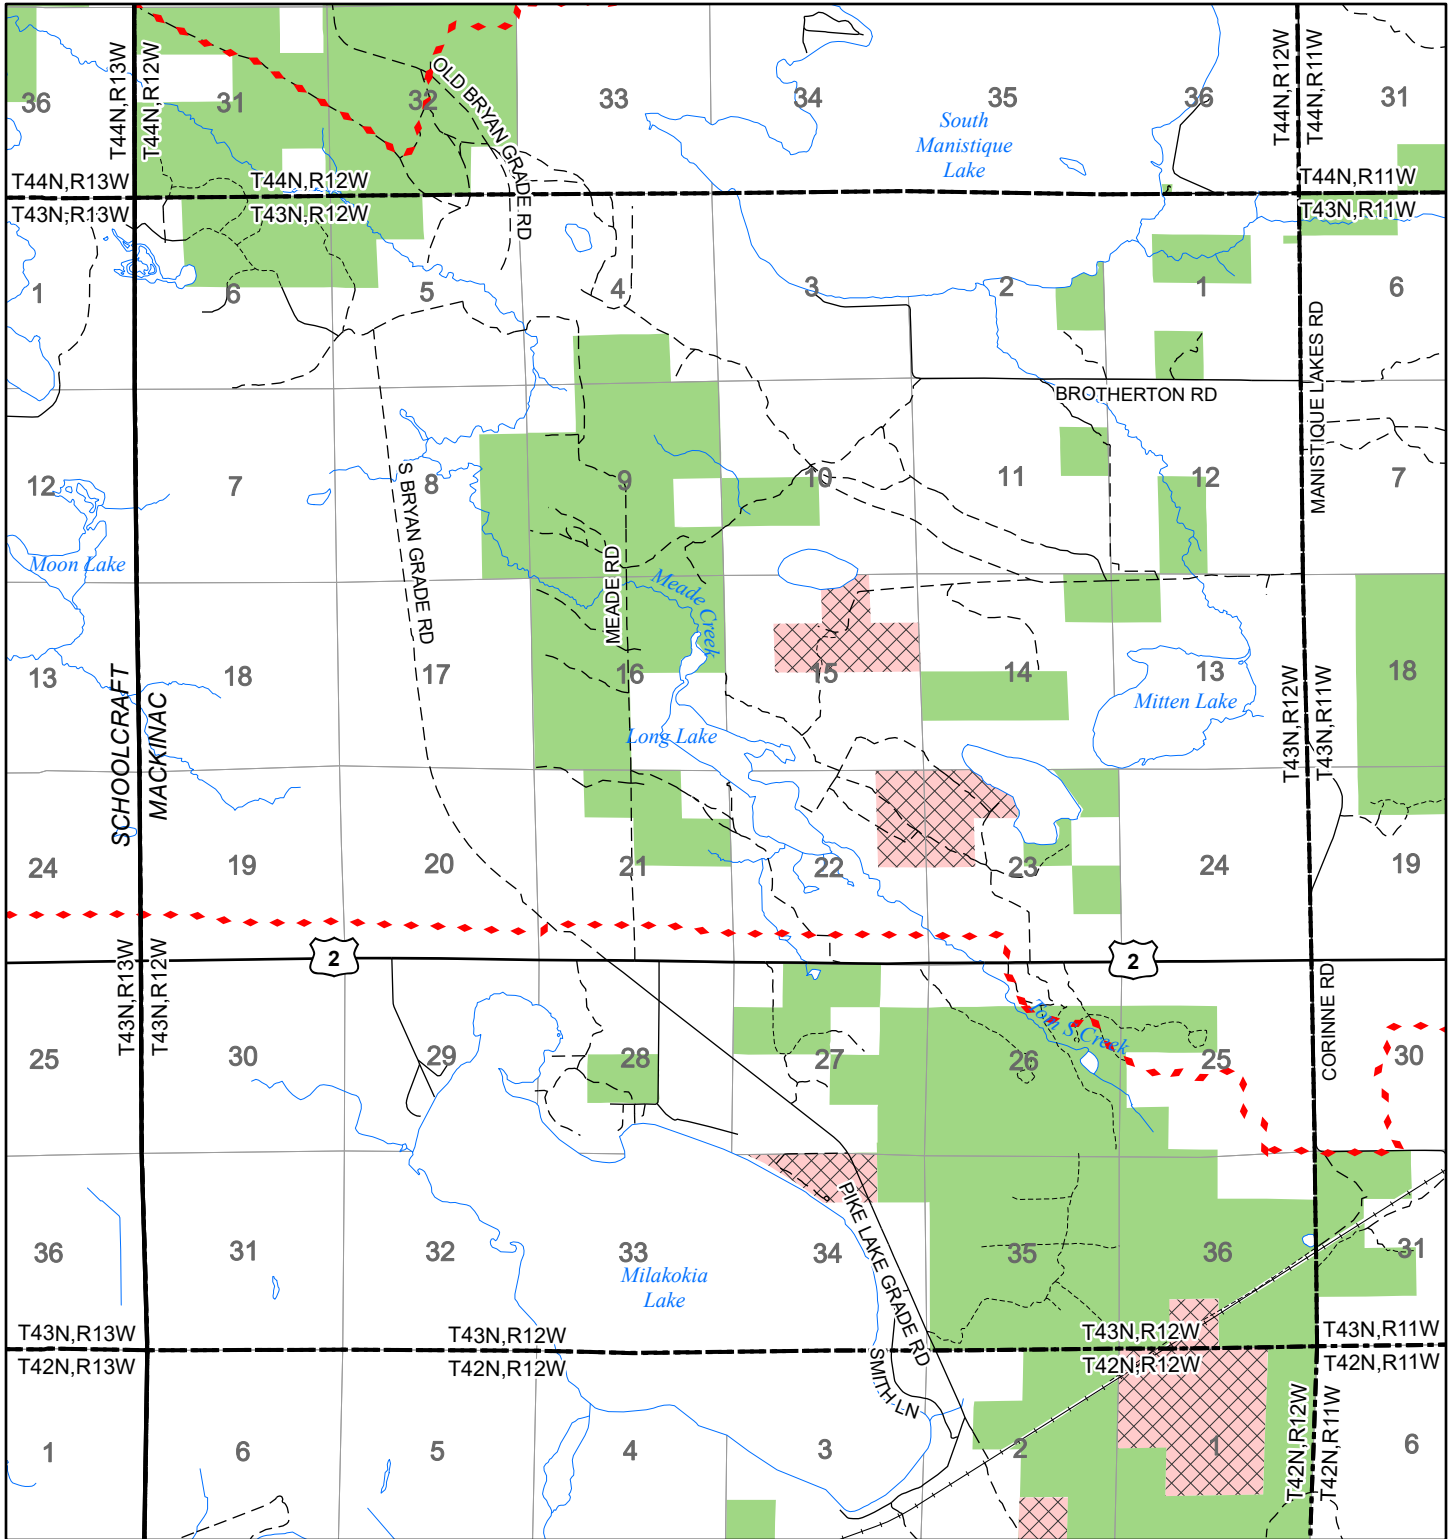

# 2022 Fuelwood Collection Map

## T43N,R12W

### MACKINAC CO.

- Open to Fuelwood Collection
- Open (Recently Closed Timber Sale)
- State land closed to fuelwood collection
- Snowmobile trail

Effective: April 1, 2022