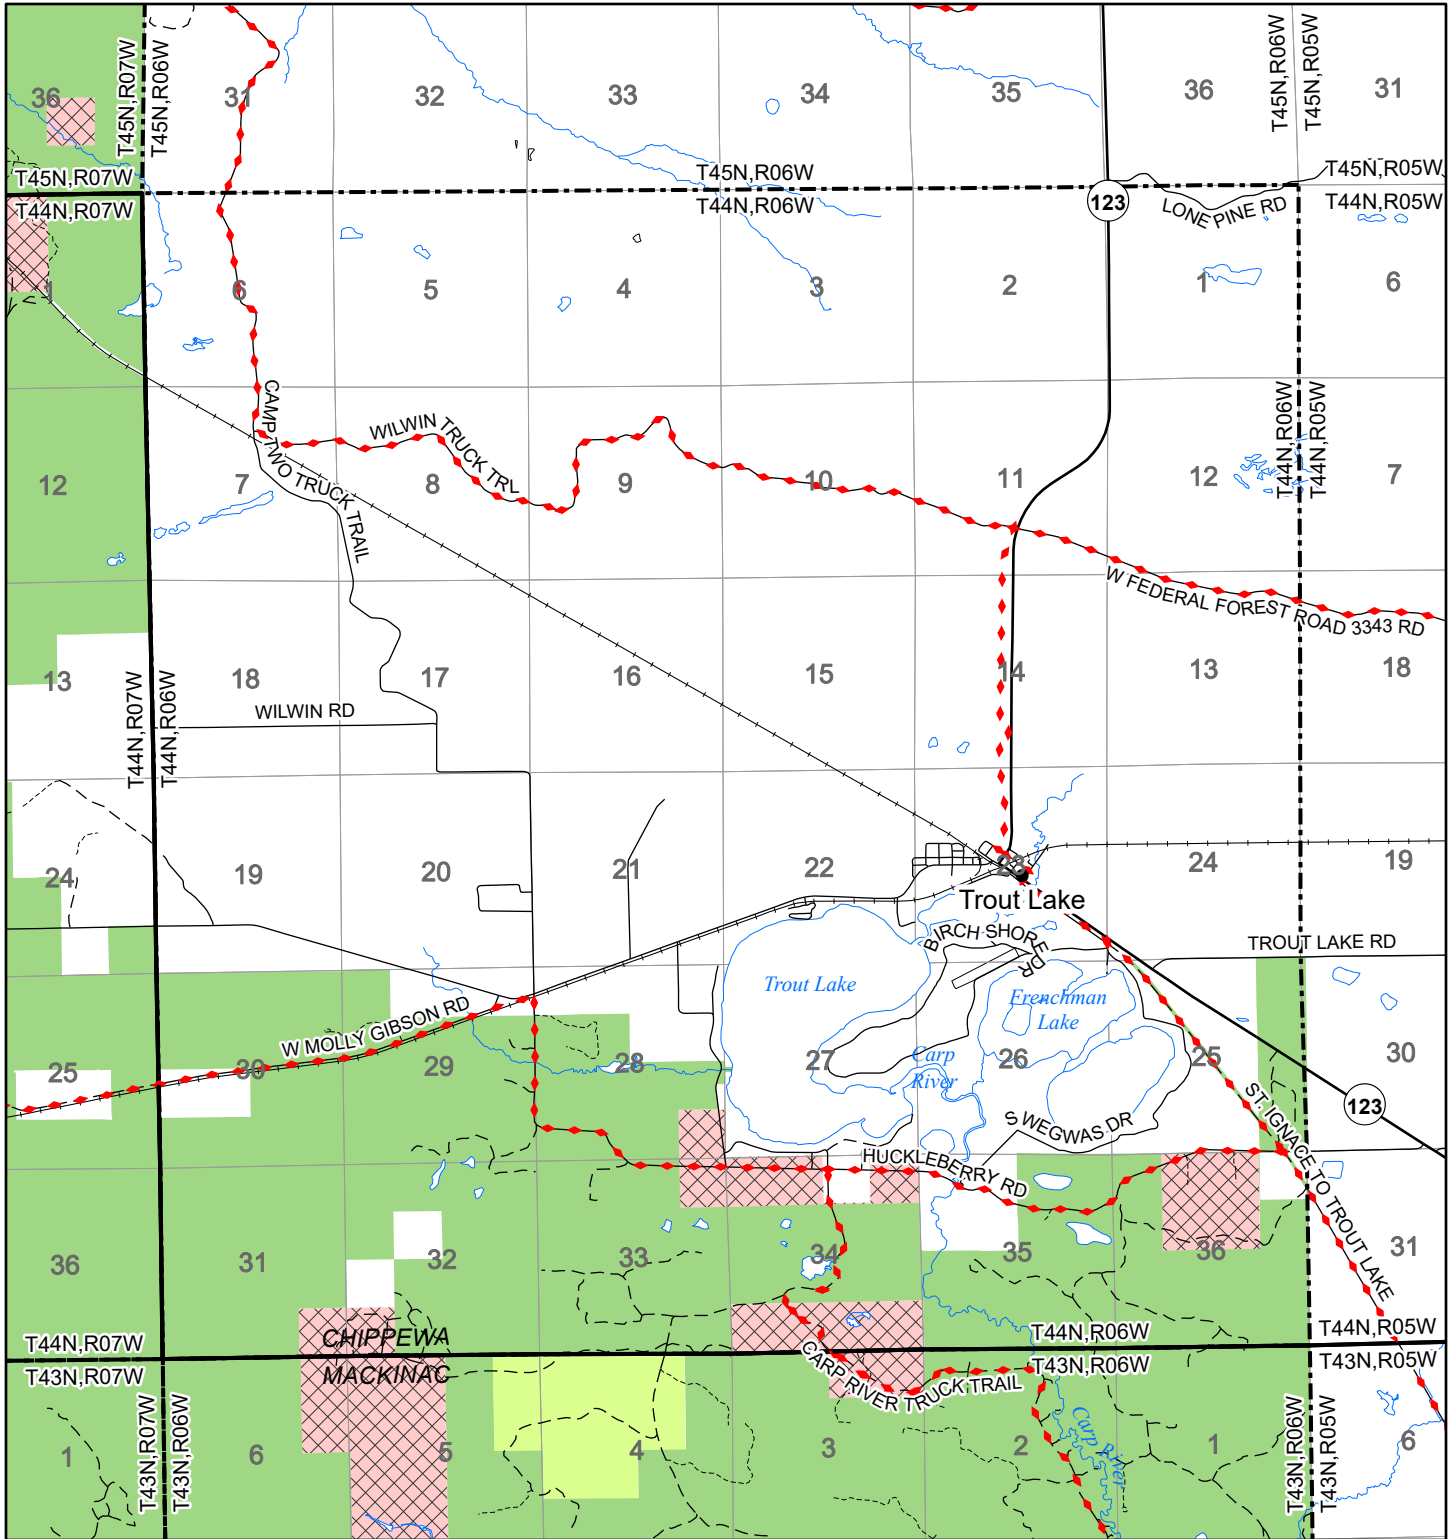

2022 Fuelwood Collection Map

T44N,R06W

CHIPPEWA CO.

- Open to Fuelwood Collection
- Open (Recently Closed Timber Sale)
- State land closed to fuelwood collection
- Snowmobile trail

Effective: April 1, 2022