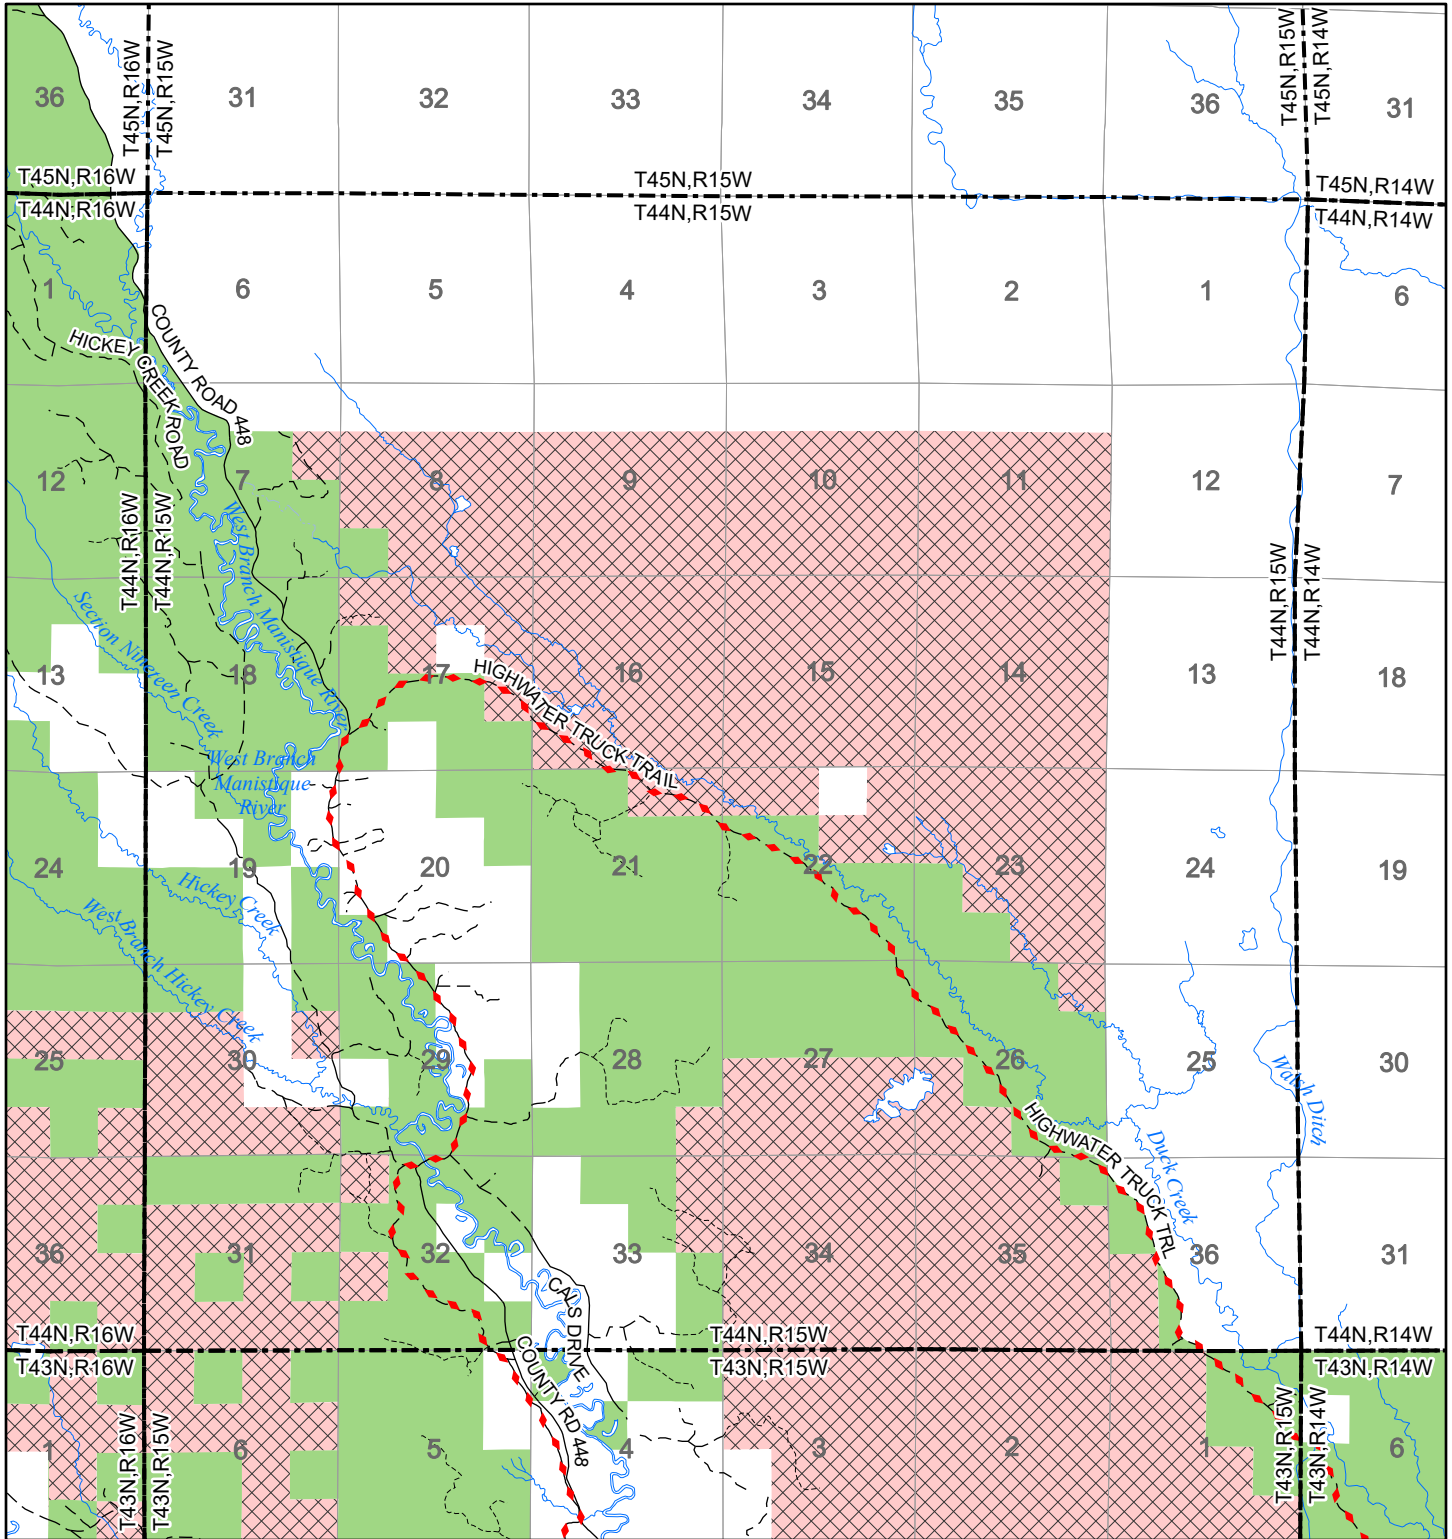

2022 Fuelwood Collection Map

T44N,R15W

SCHOOLCRAFT CO.

- Open to Fuelwood Collection
- Open (Recently Closed Timber Sale)
- State land closed to fuelwood collection
- Snowmobile trail

Effective: April 1, 2022