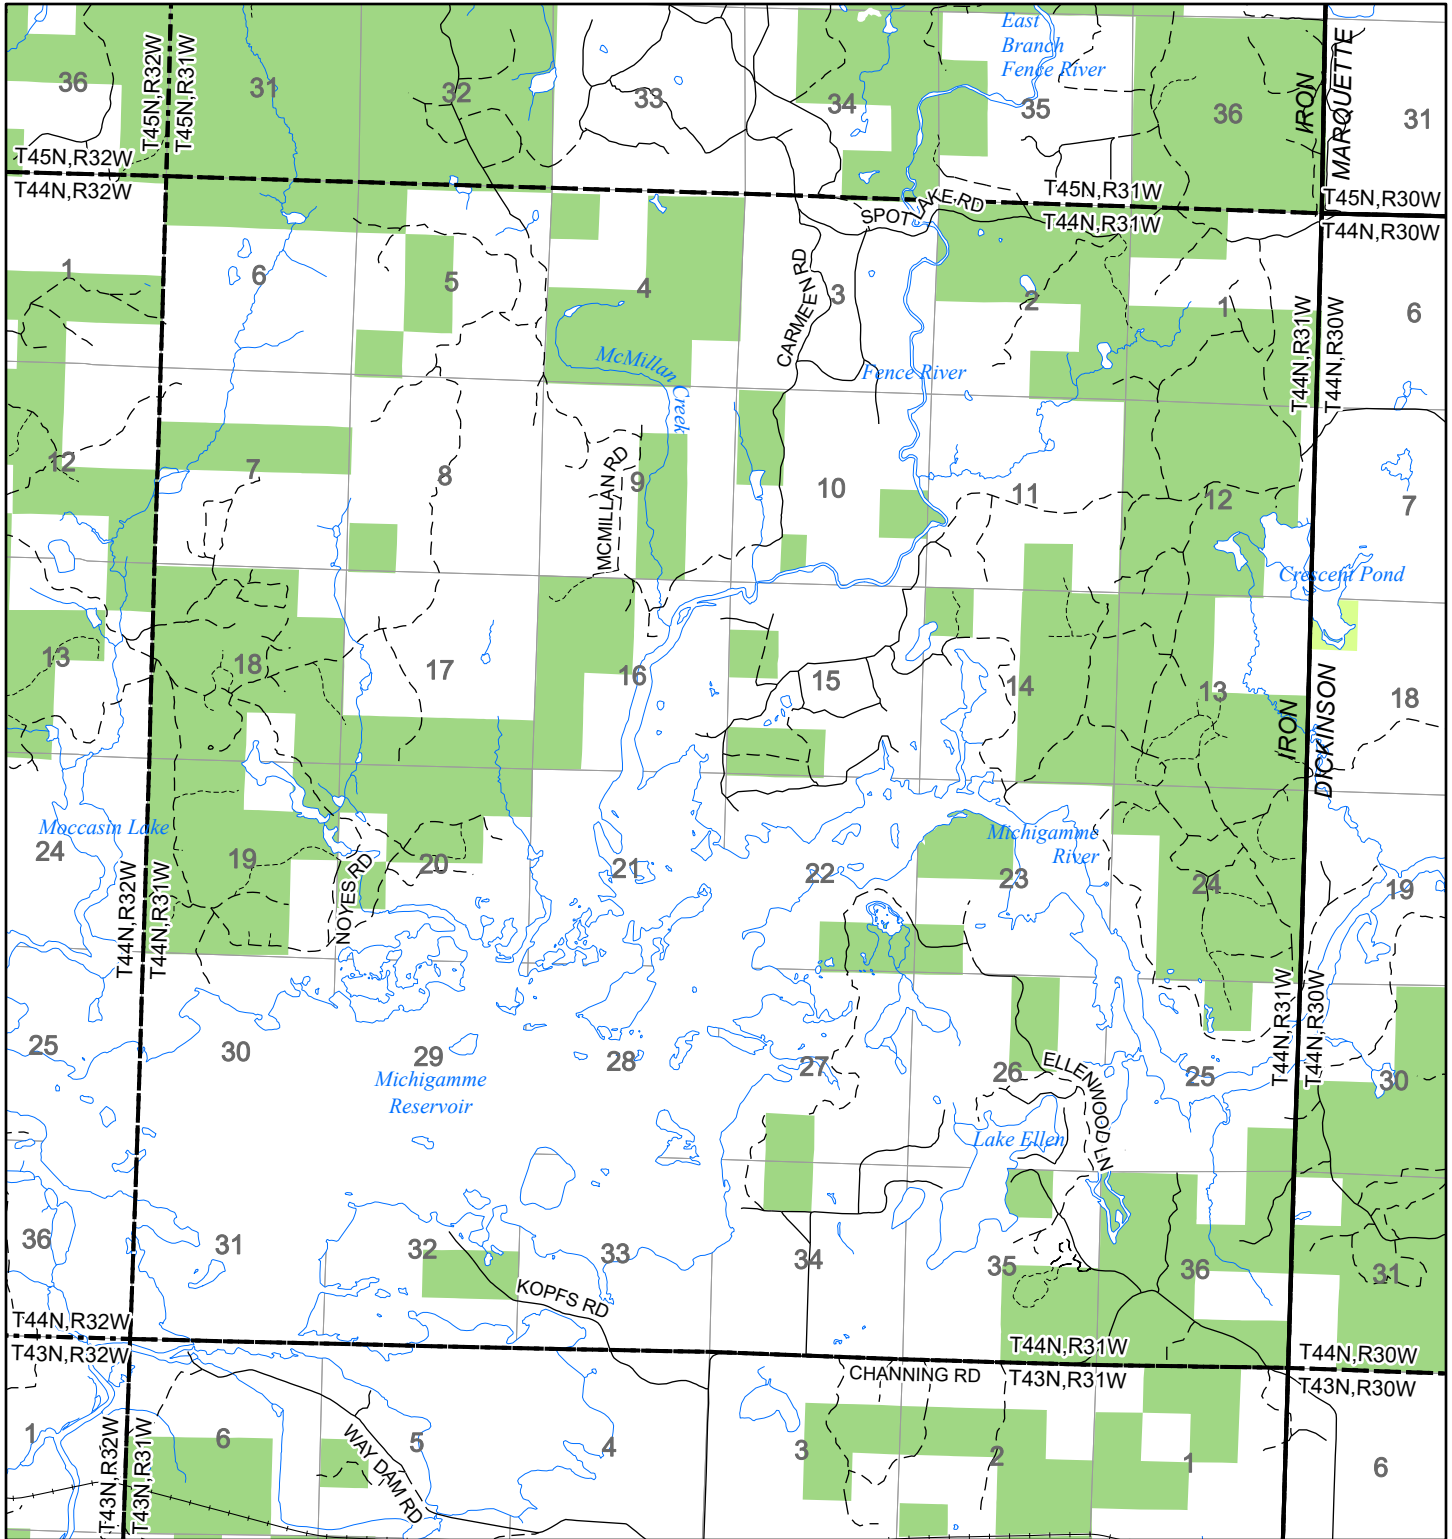

2022 Fuelwood Collection Map

T44N,R31W

IRON CO.

- Open to Fuelwood Collection
- Open (Recently Closed Timber Sale)
- State land closed to fuelwood collection
- Snowmobile trail

Effective: April 1, 2022