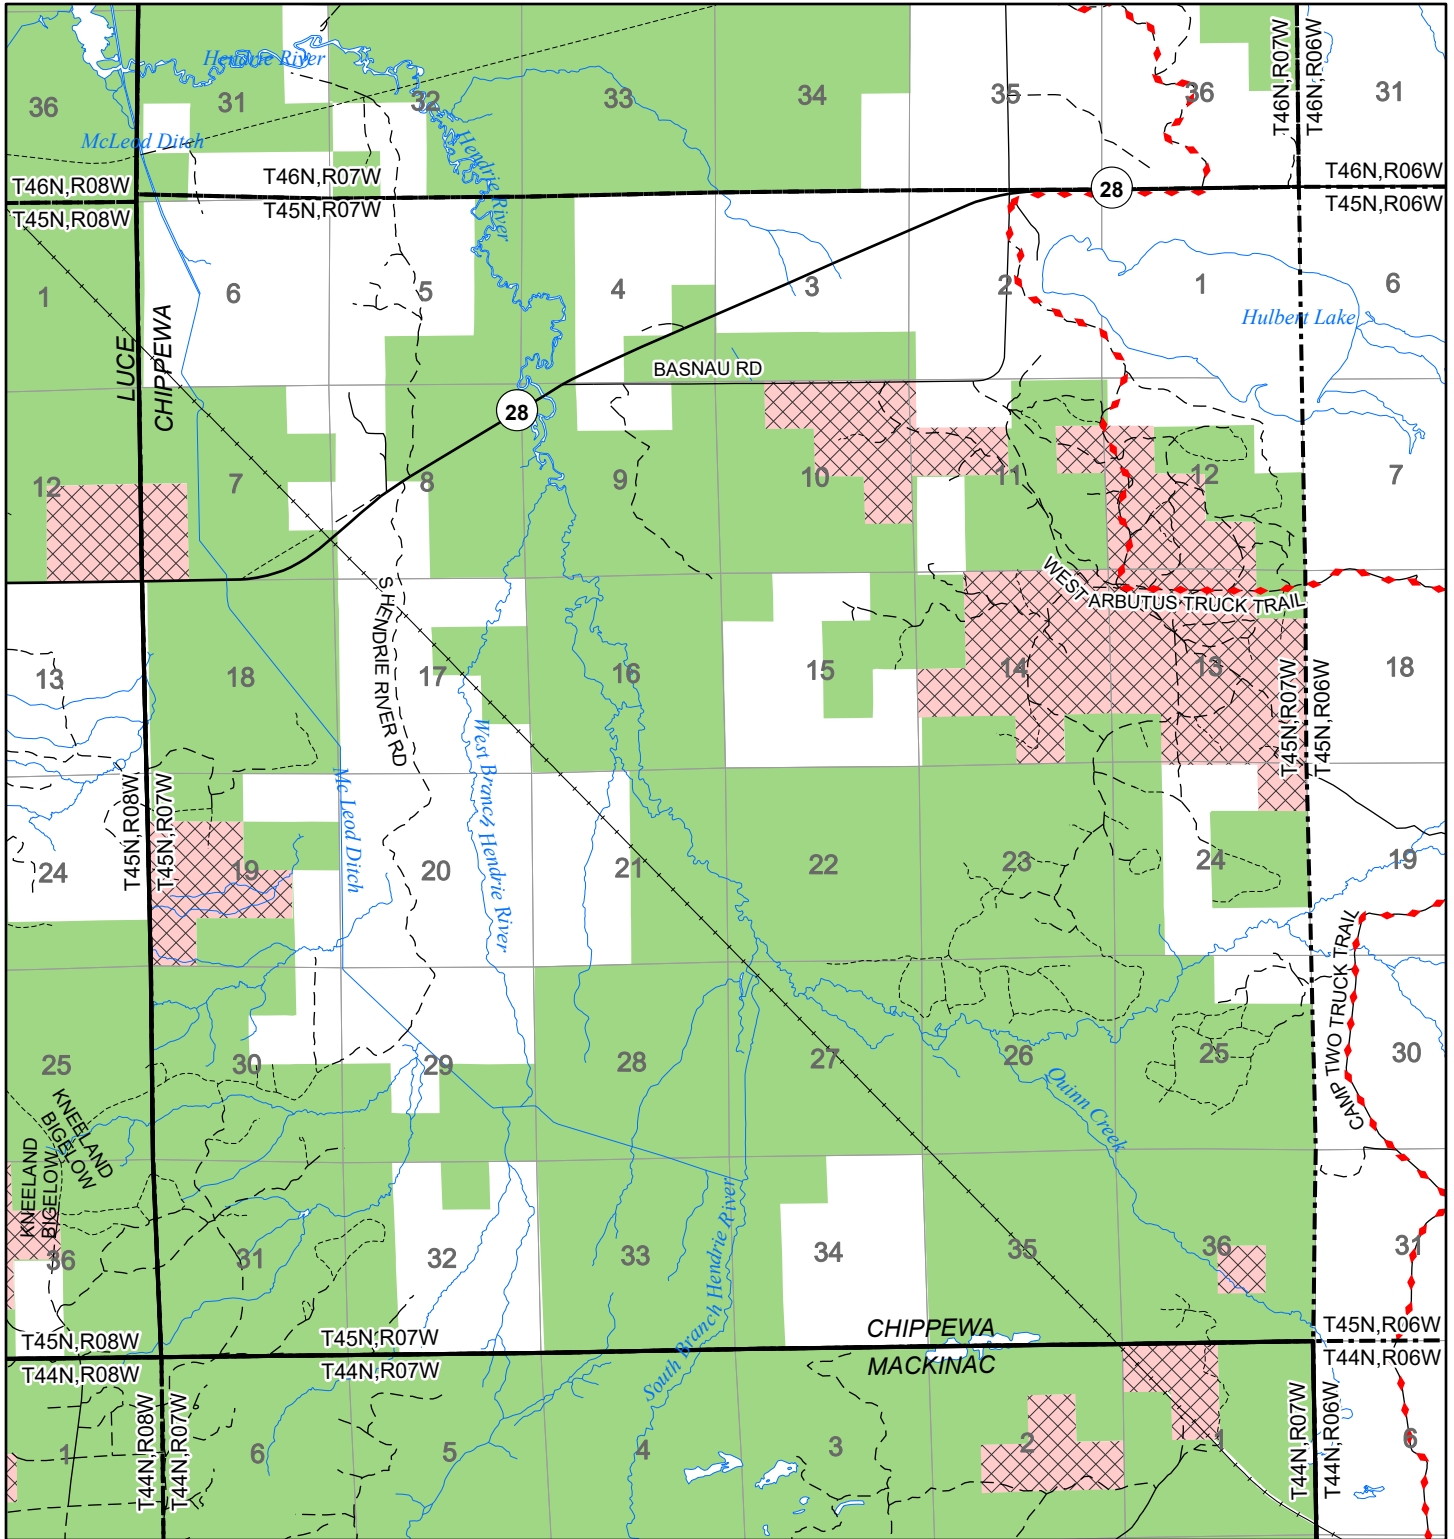

2022 Fuelwood Collection Map

T45N,R07W

CHIPPEWA CO.

- Open to Fuelwood Collection
- Open (Recently Closed Timber Sale)
- State land closed to fuelwood collection
- Snowmobile trail

Effective: April 1, 2022