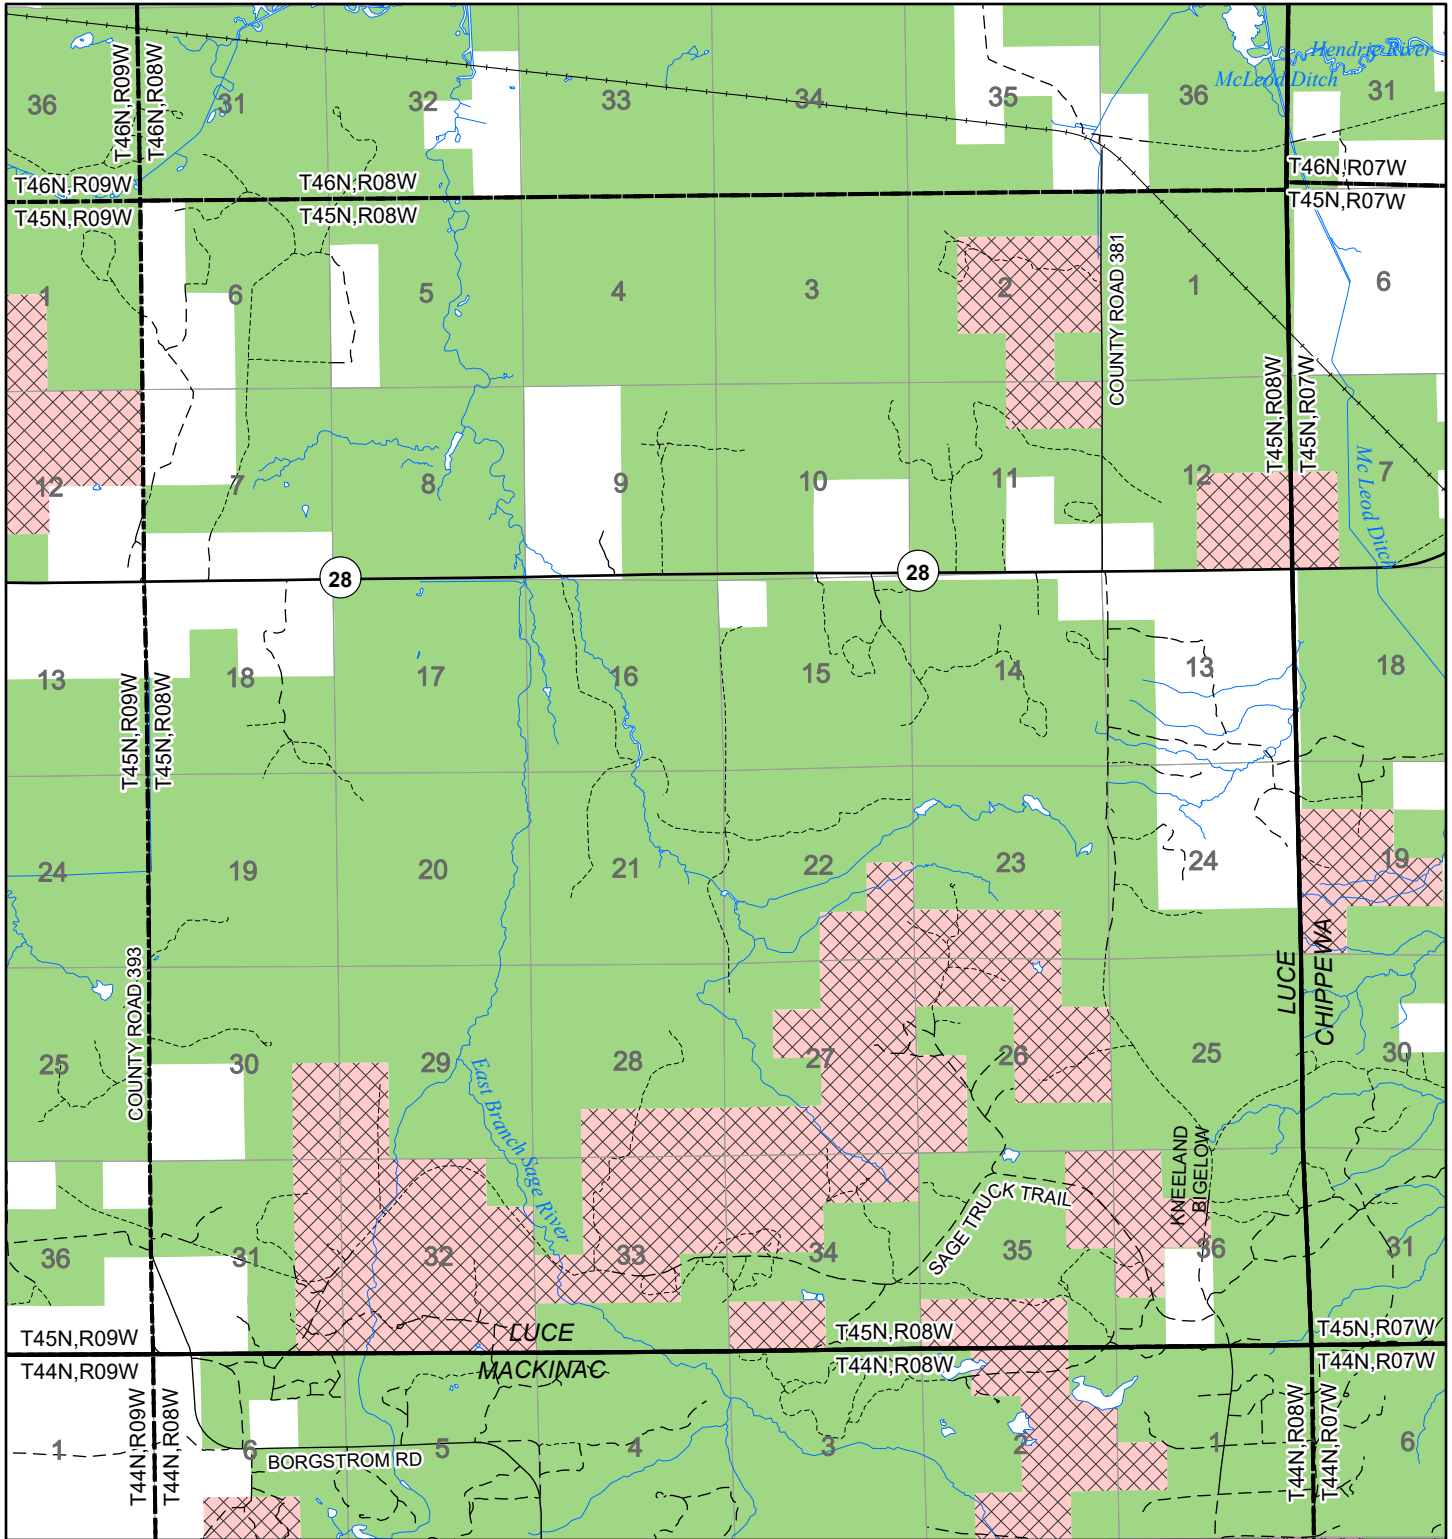

2022 Fuelwood Collection Map

T45N,R08W

LUCE CO.

- Open to Fuelwood Collection
- Open (Recently Closed Timber Sale)
- State land closed to fuelwood collection
- Snowmobile trail

Effective: April 1, 2022