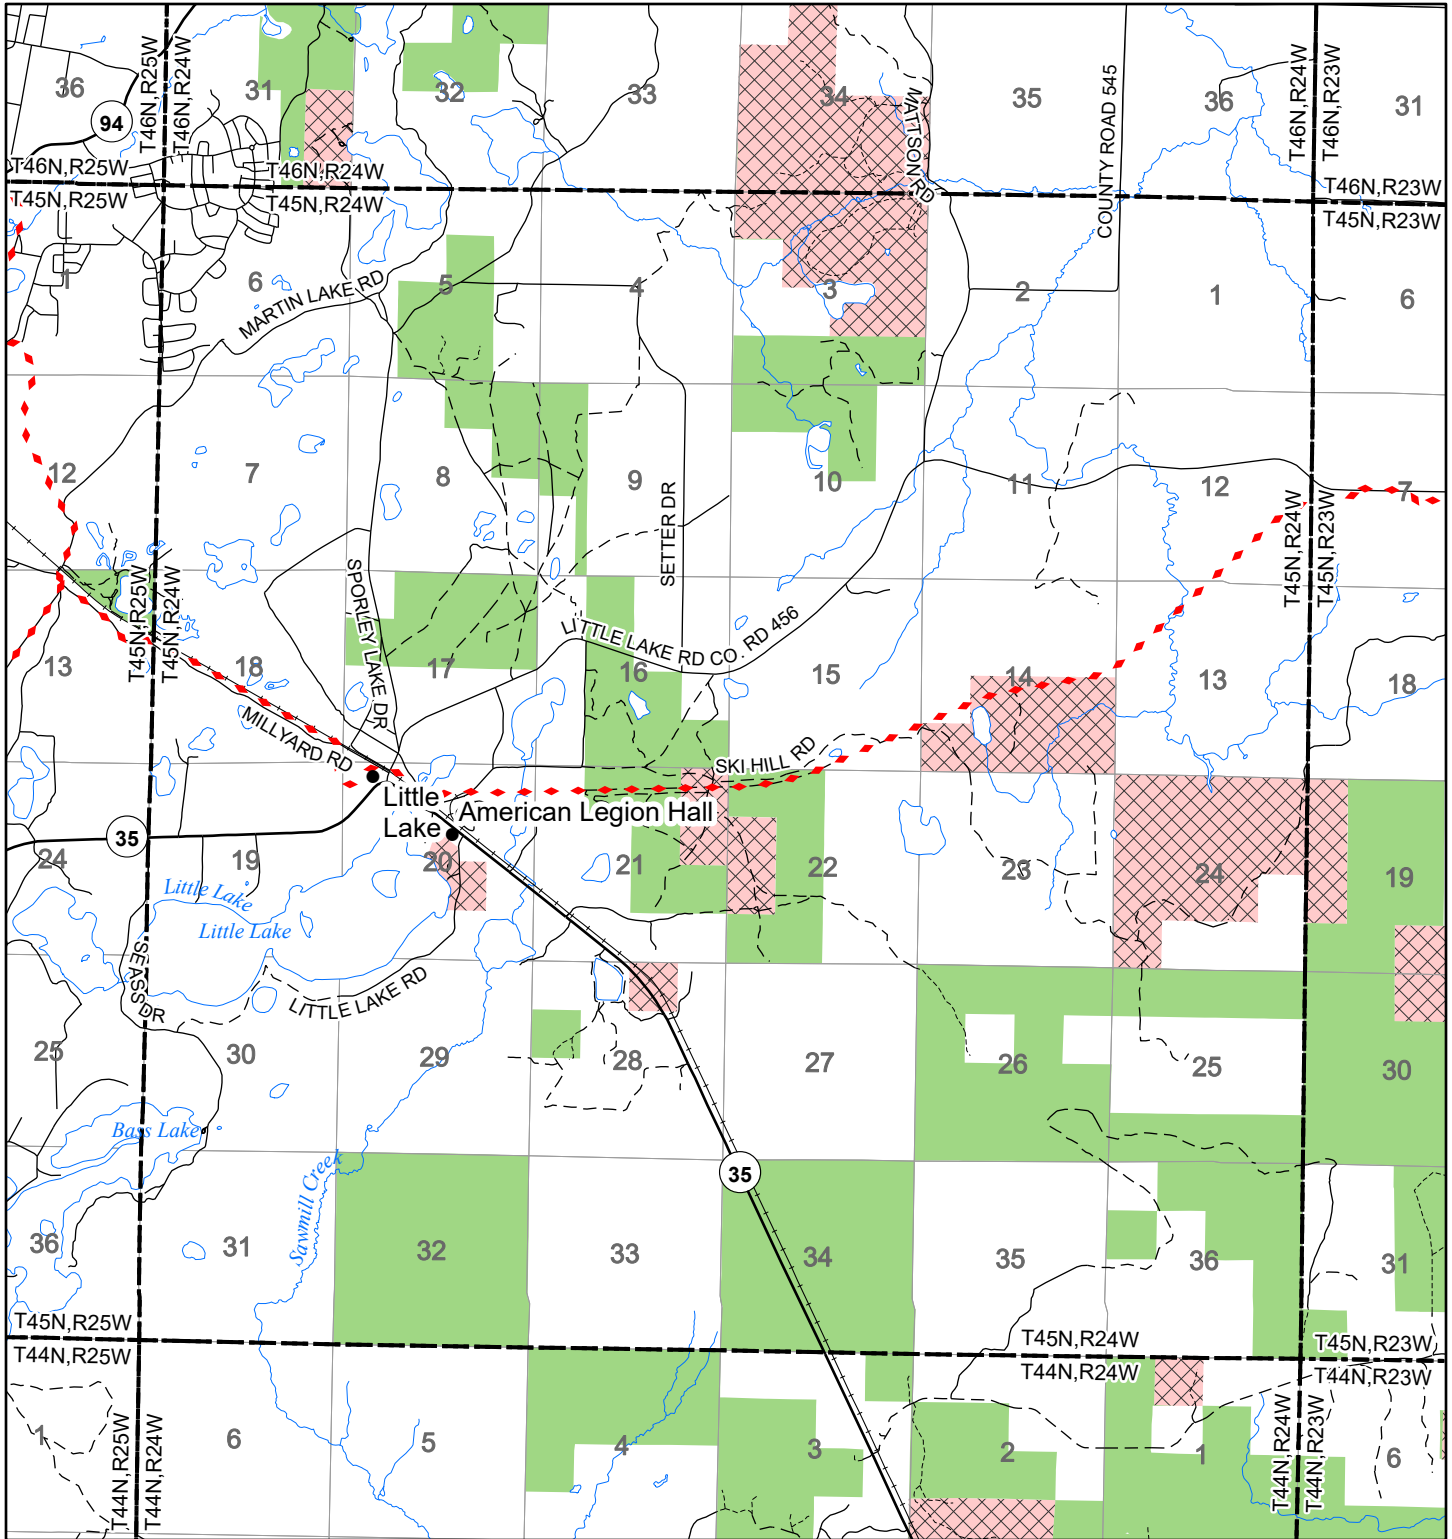

2022 Fuelwood Collection Map

T45N,R24W

MARQUETTE CO.

- Open to Fuelwood Collection
- Open (Recently Closed Timber Sale)
- State land closed to fuelwood collection
- Snowmobile trail

Effective: April 1, 2022