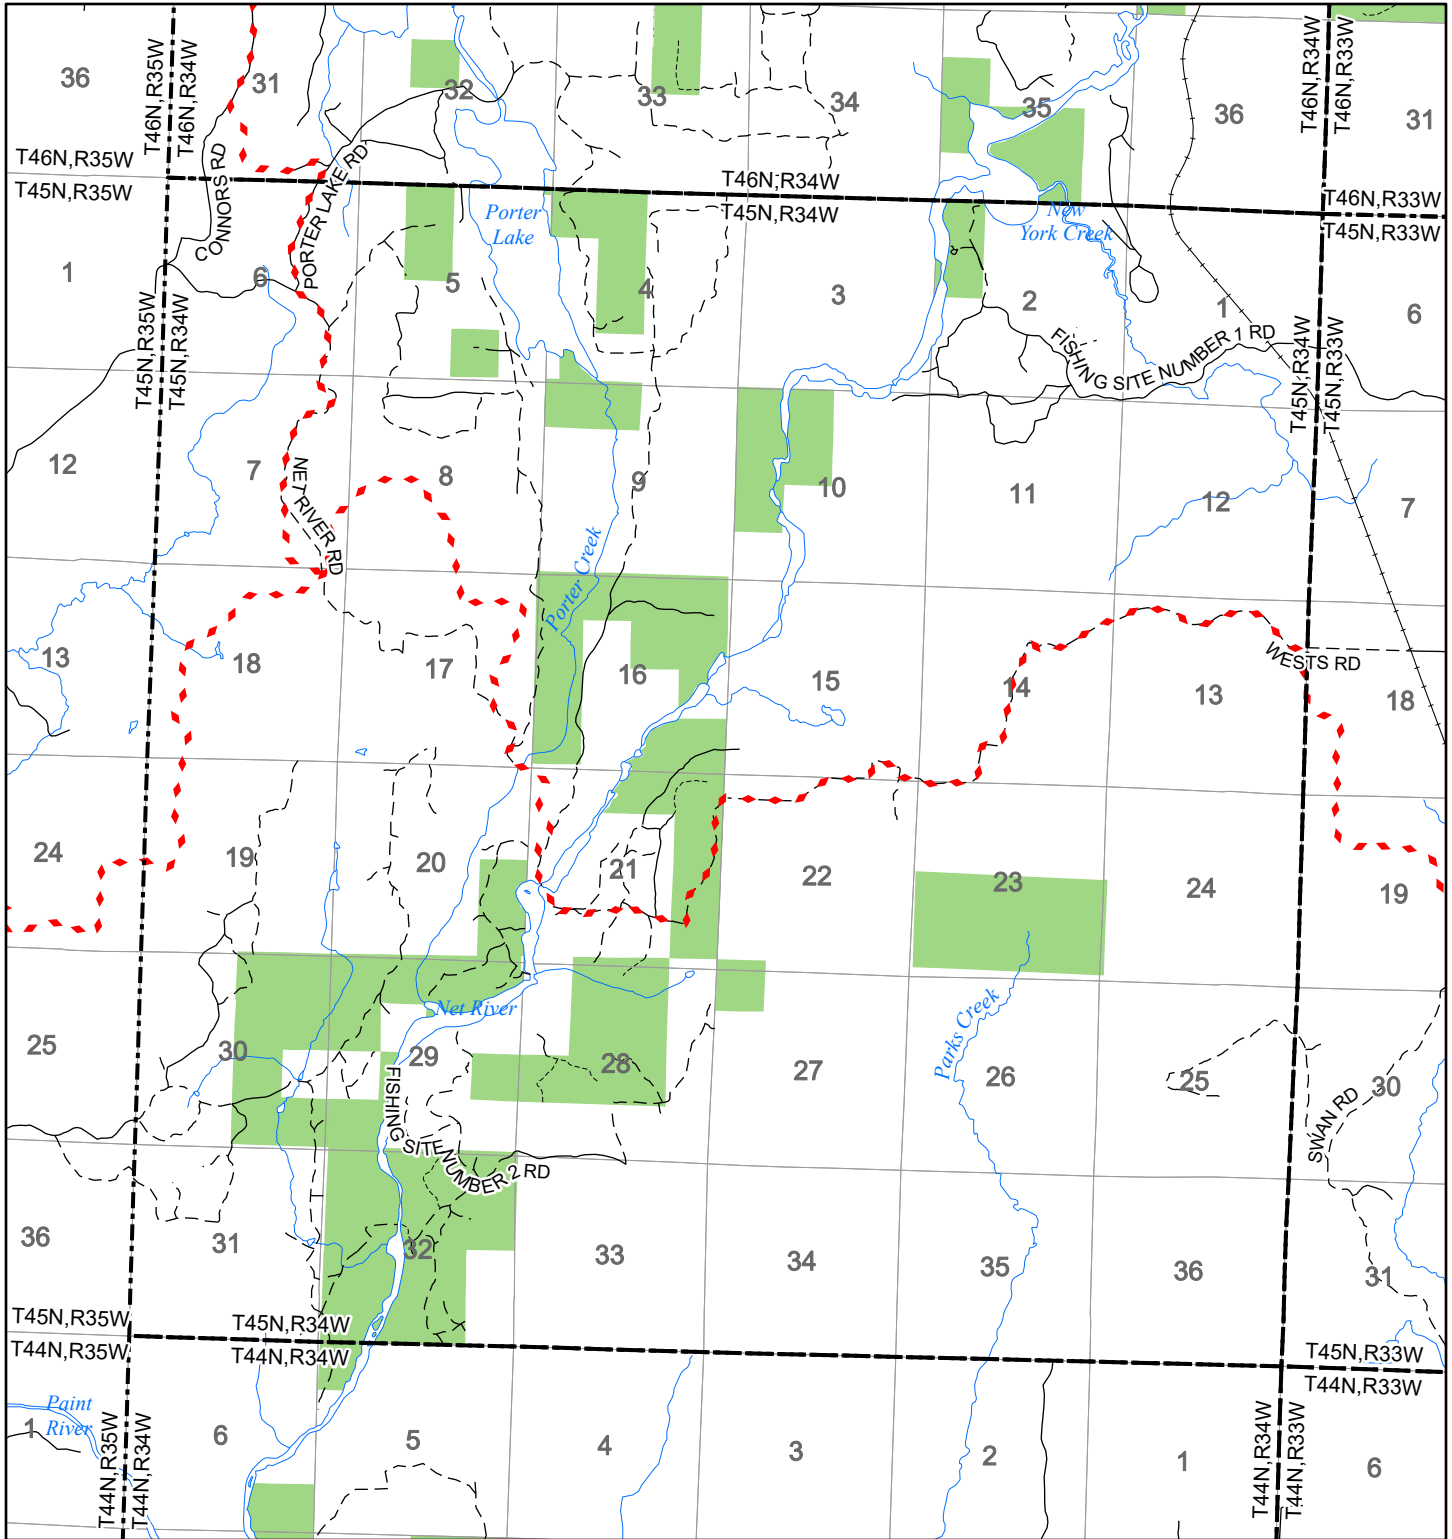

2022 Fuelwood Collection Map

T45N,R34W

IRON CO.

- Open to Fuelwood Collection
- Open (Recently Closed Timber Sale)
- State land closed to fuelwood collection
- Snowmobile trail

Effective: April 1, 2022