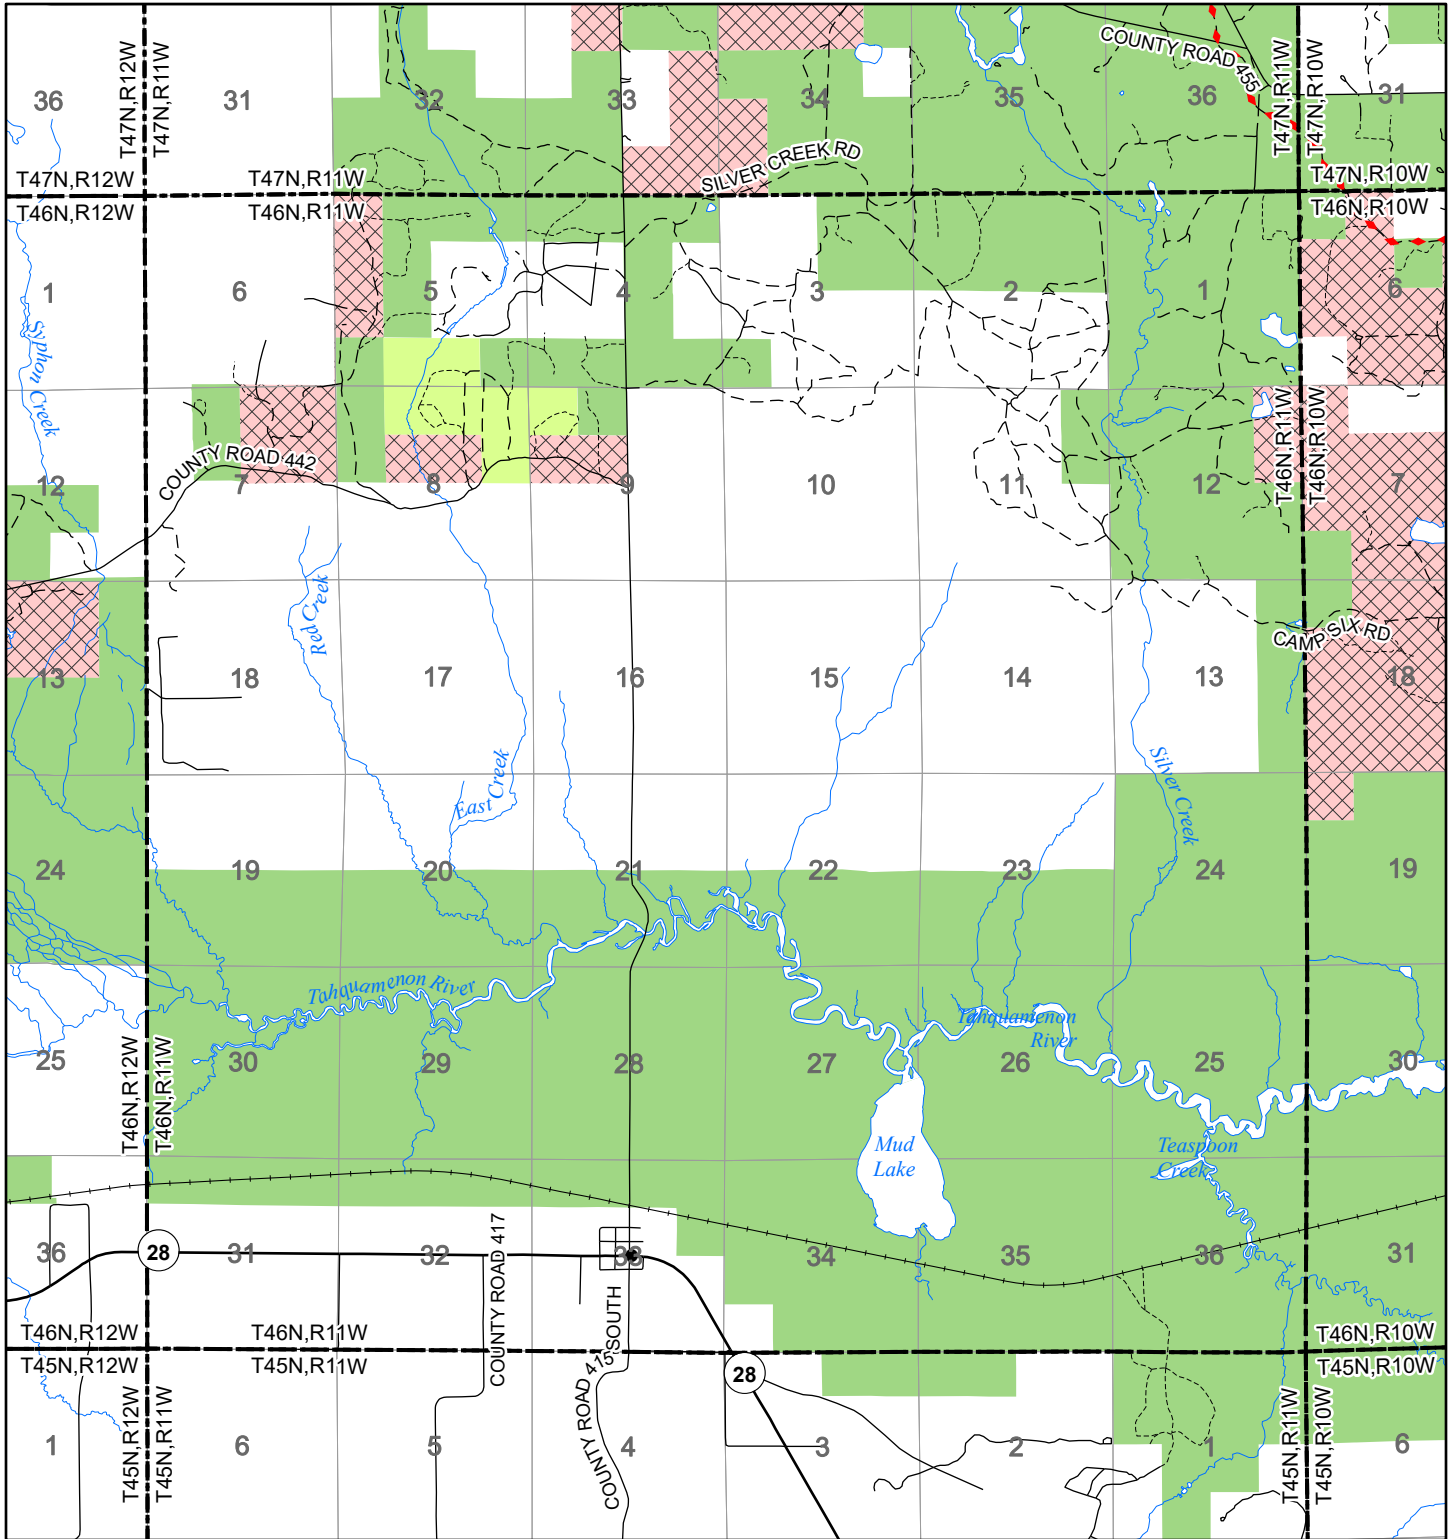

# 2022 Fuelwood Collection Map

## T46N,R11W

### LUCE CO.

- Open to Fuelwood Collection
- Open (Recently Closed Timber Sale)
- State land closed to fuelwood collection
- Snowmobile trail

Effective: April 1, 2022