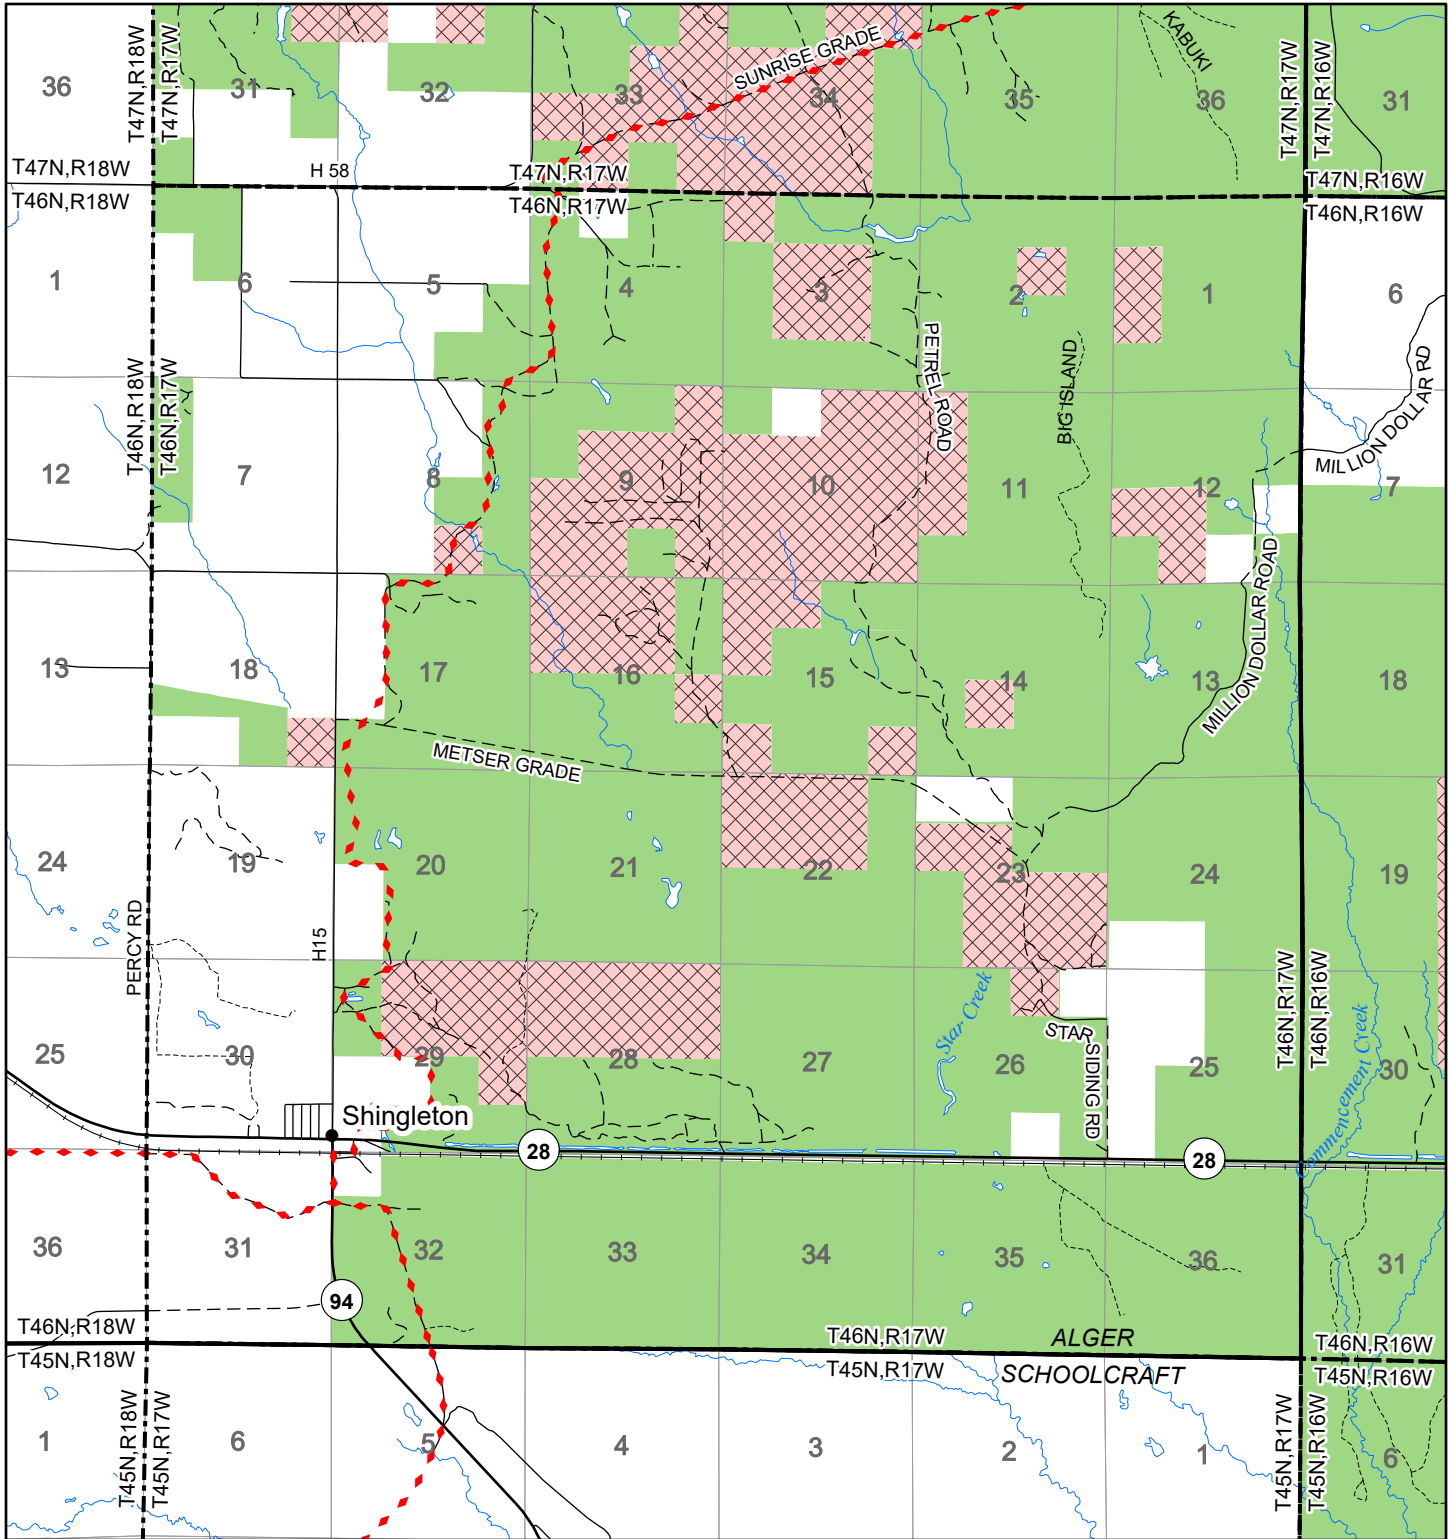

2022 Fuelwood Collection Map

T46N,R17W

ALGER CO.

- Open to Fuelwood Collection
- Open (Recently Closed Timber Sale)
- State land closed to fuelwood collection
- Snowmobile trail

Effective: April 1, 2022