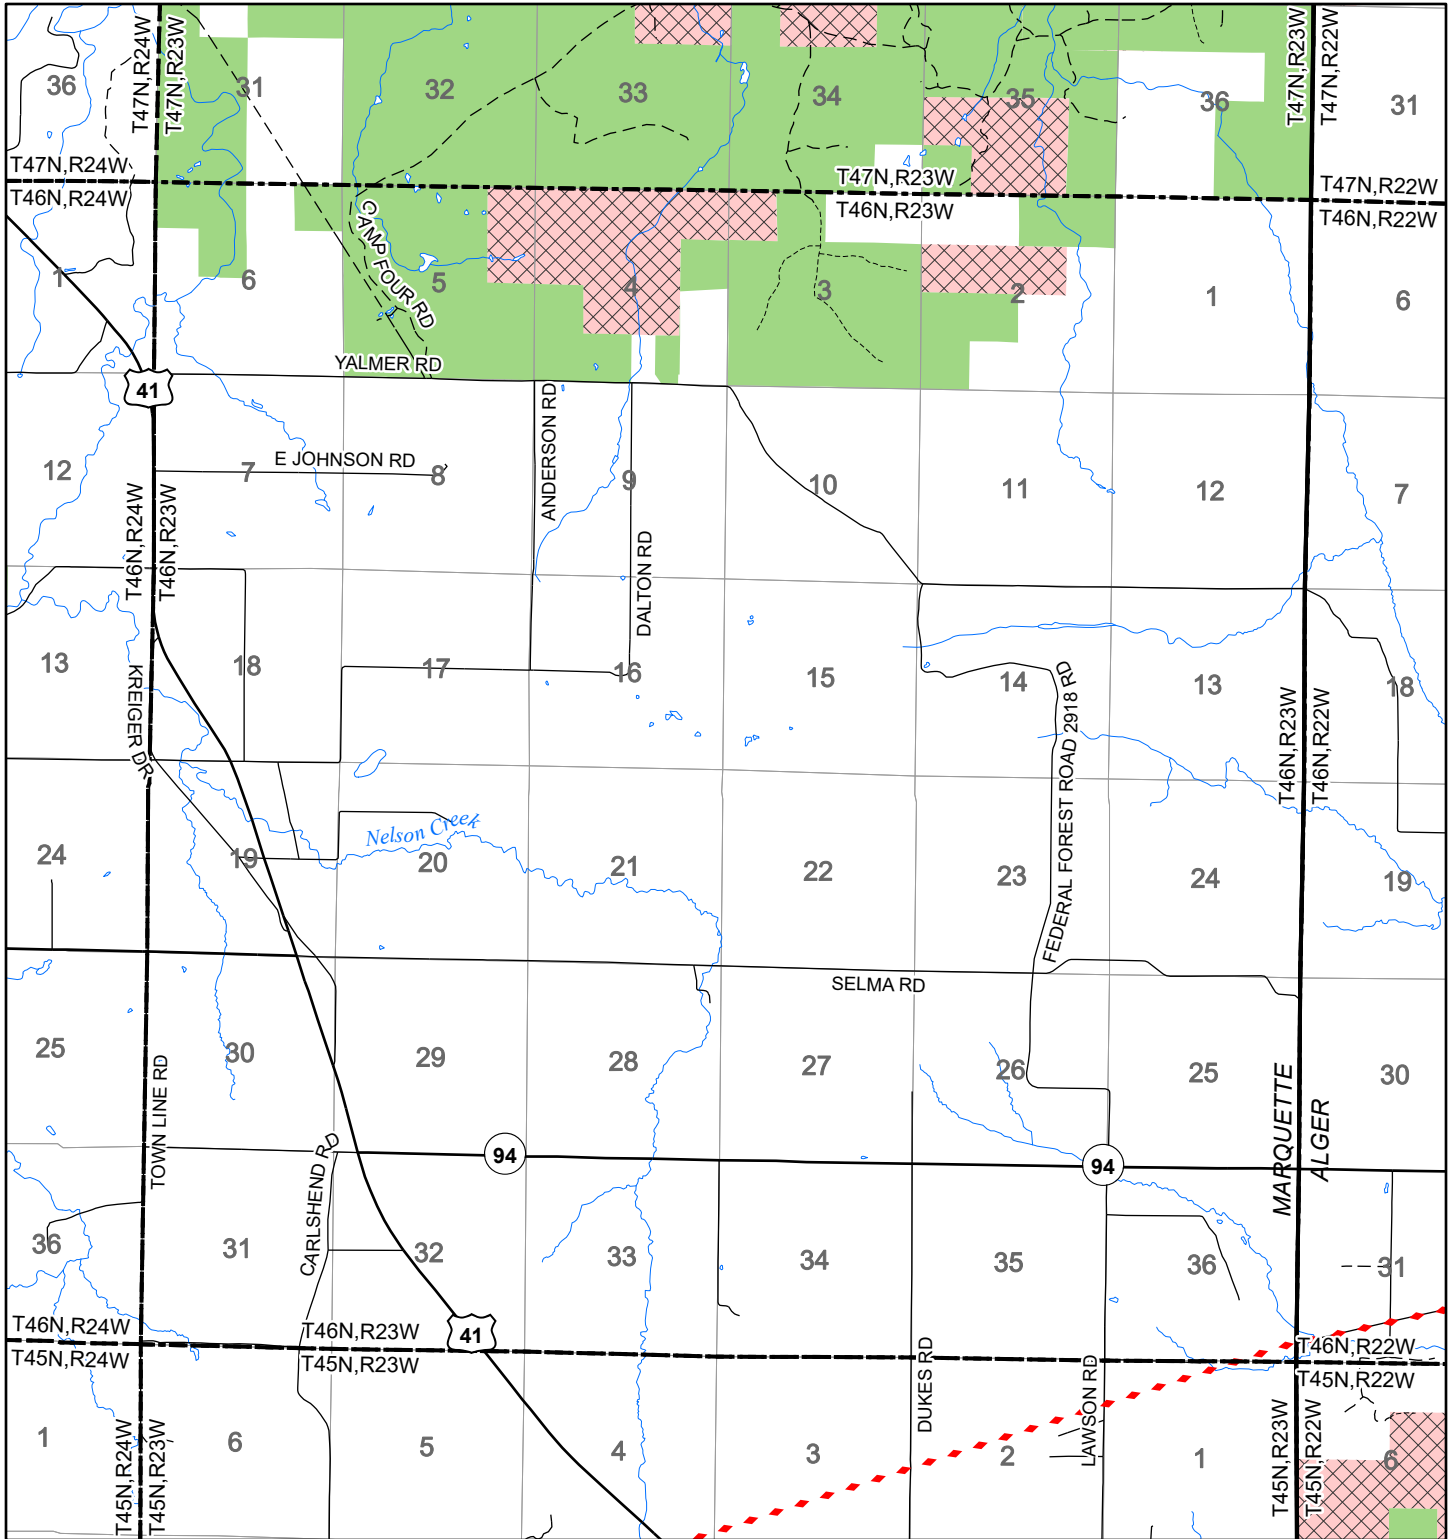

2022 Fuelwood Collection Map

T46N,R23W

MARQUETTE CO.

- Open to Fuelwood Collection
- Open (Recently Closed Timber Sale)
- State land closed to fuelwood collection
- Snowmobile trail

Effective: April 1, 2022