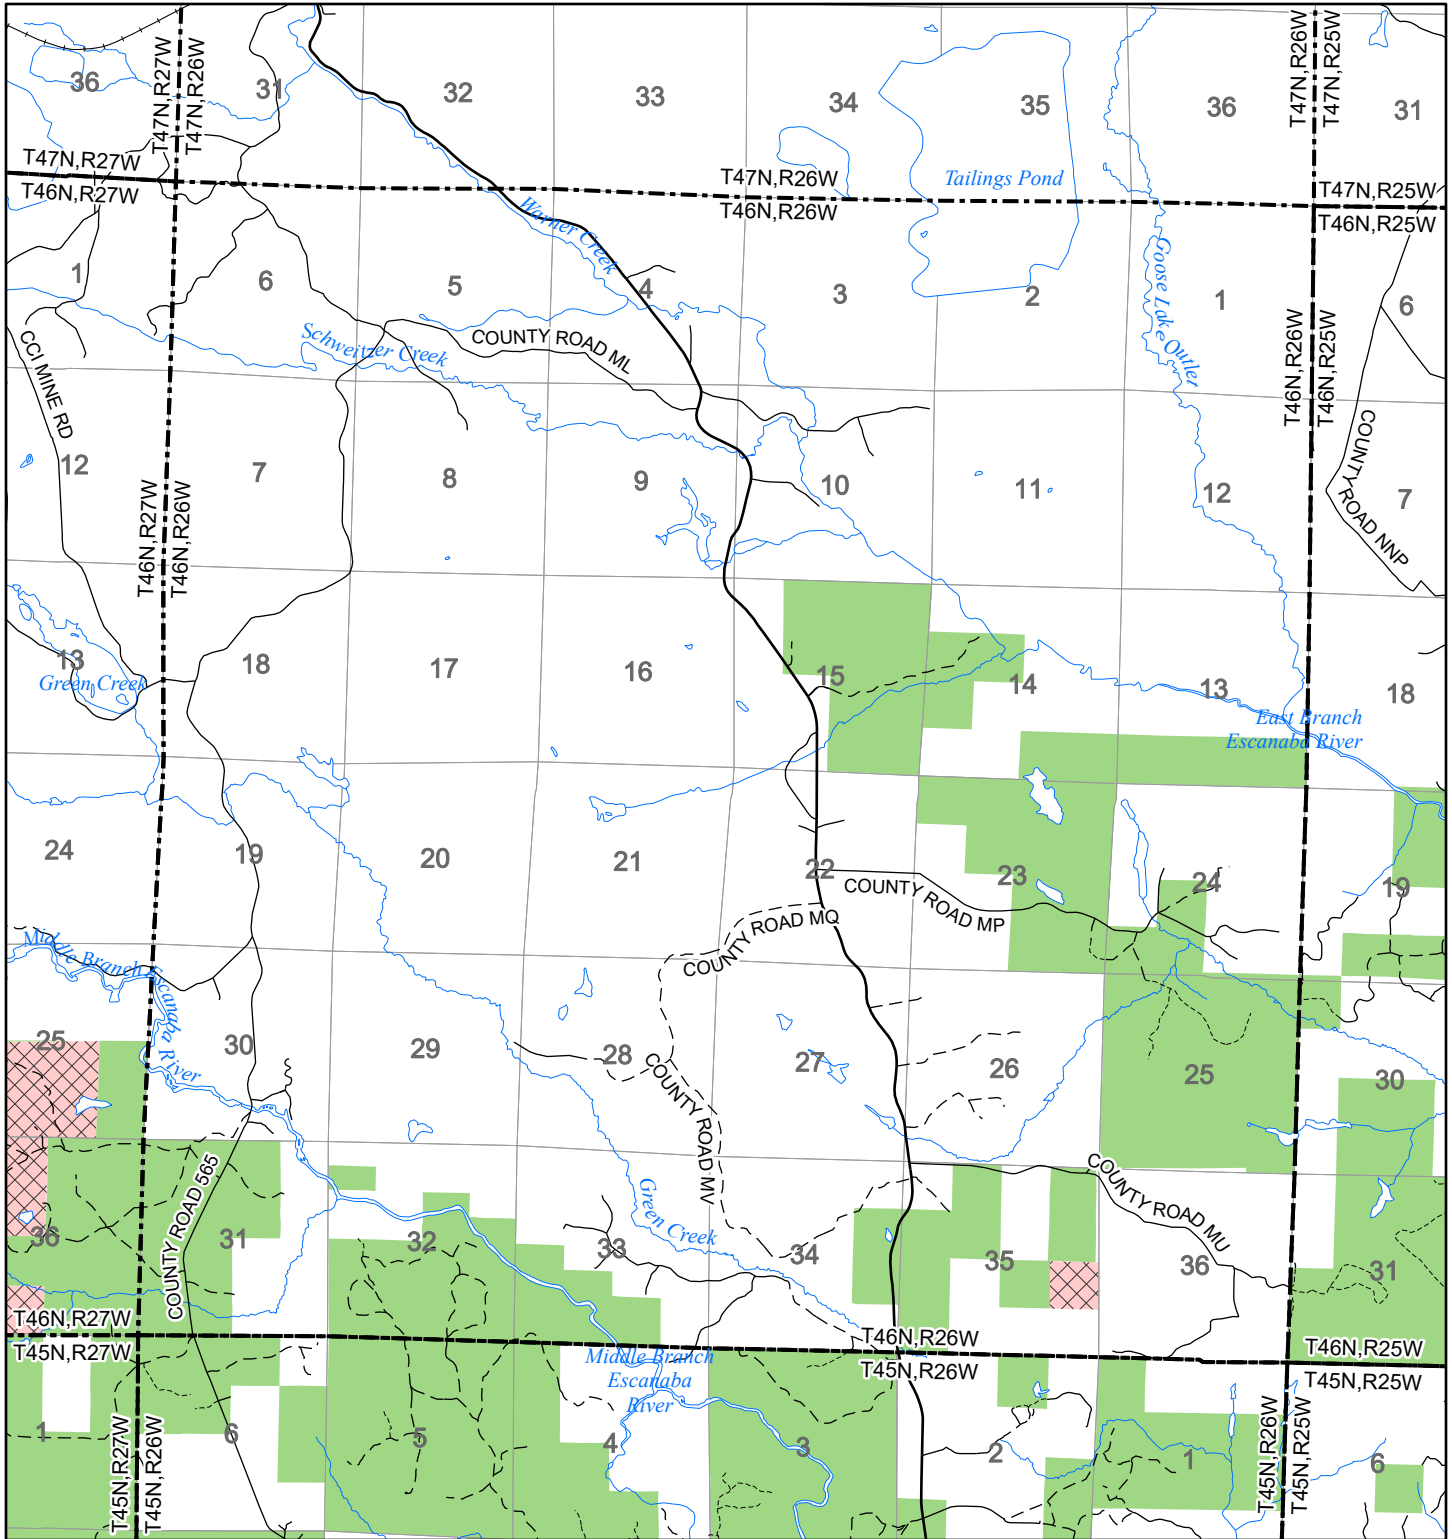

2022 Fuelwood Collection Map

T46N,R26W

MARQUETTE CO.

- Open to Fuelwood Collection
- Open (Recently Closed Timber Sale)
- State land closed to fuelwood collection
- Snowmobile trail

Effective: April 1, 2022