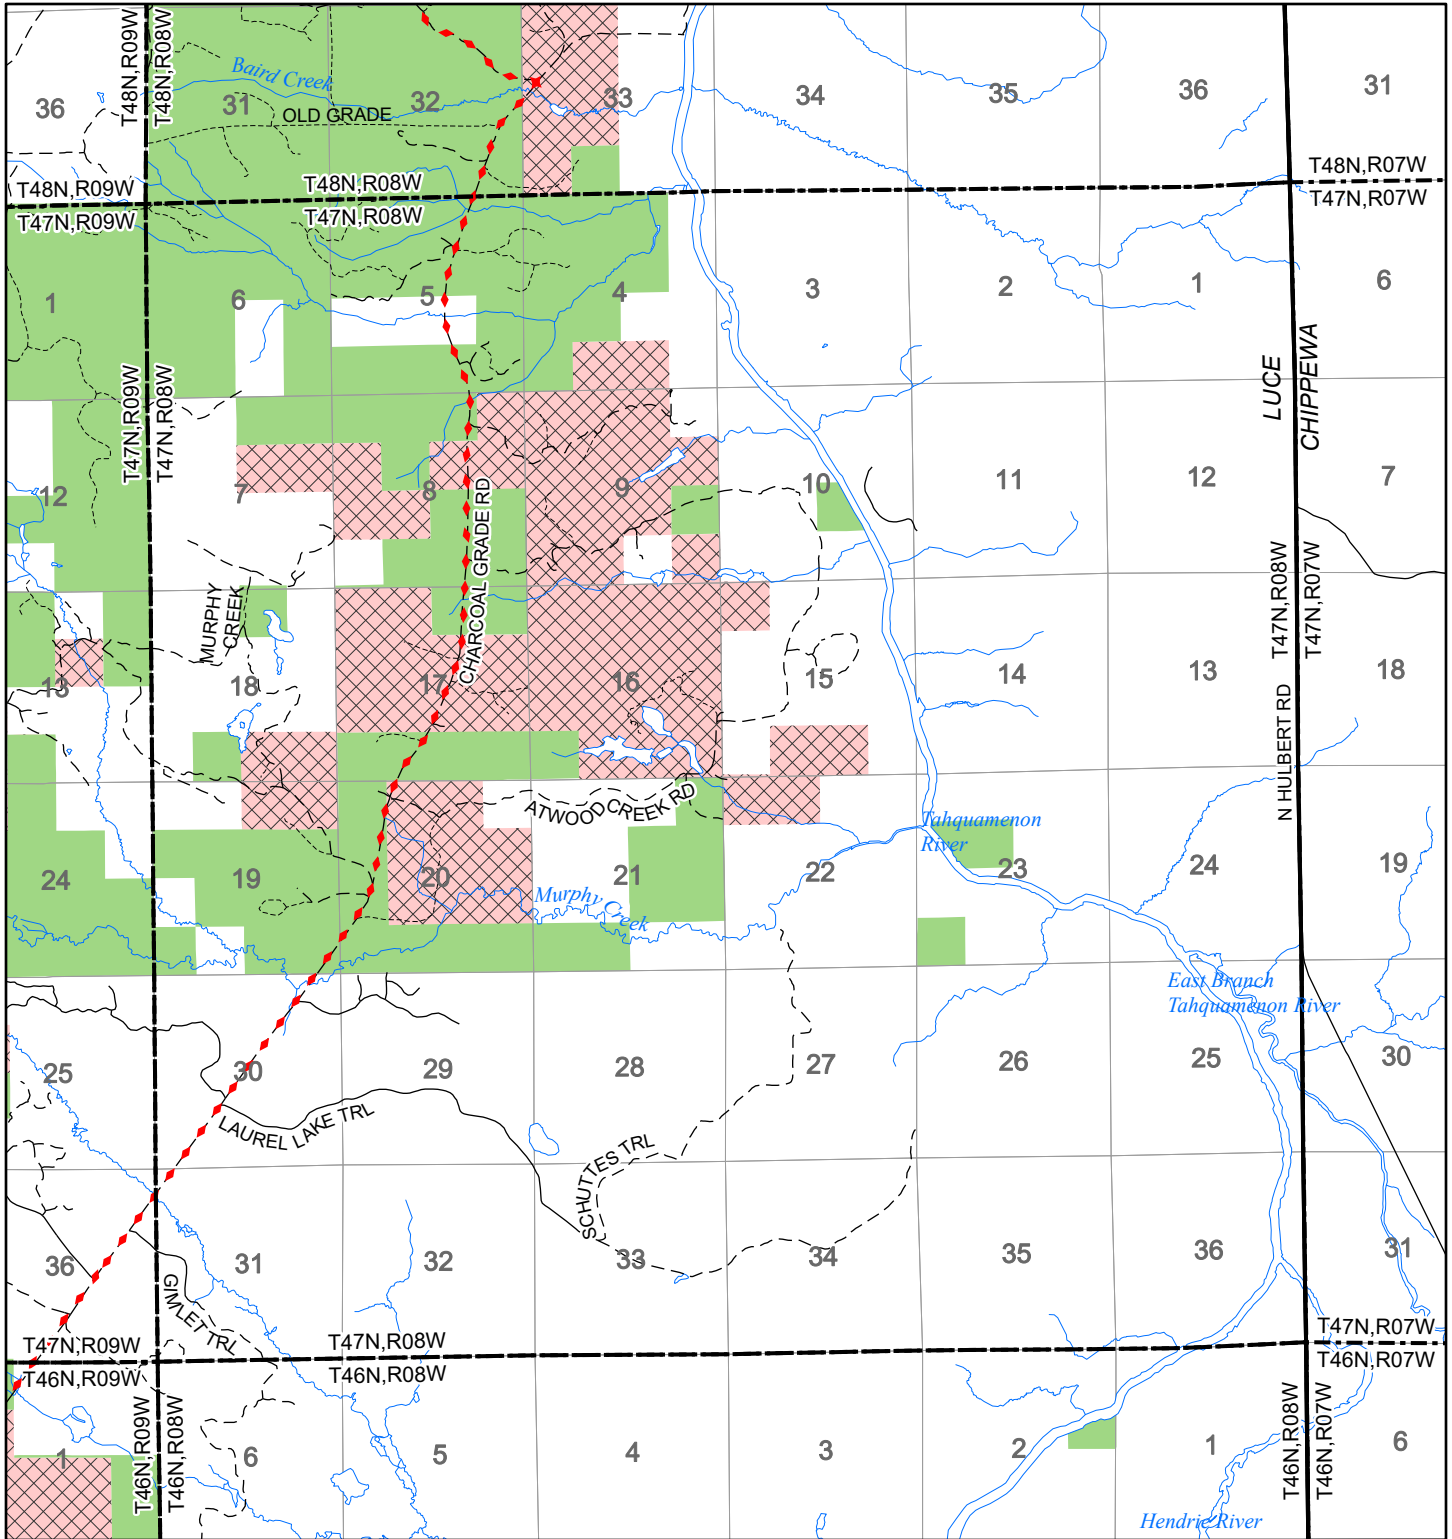

2022 Fuelwood Collection Map

T47N,R08W

LUCE CO.

- Open to Fuelwood Collection
- Open (Recently Closed Timber Sale)
- State land closed to fuelwood collection
- Snowmobile trail

Effective: April 1, 2022