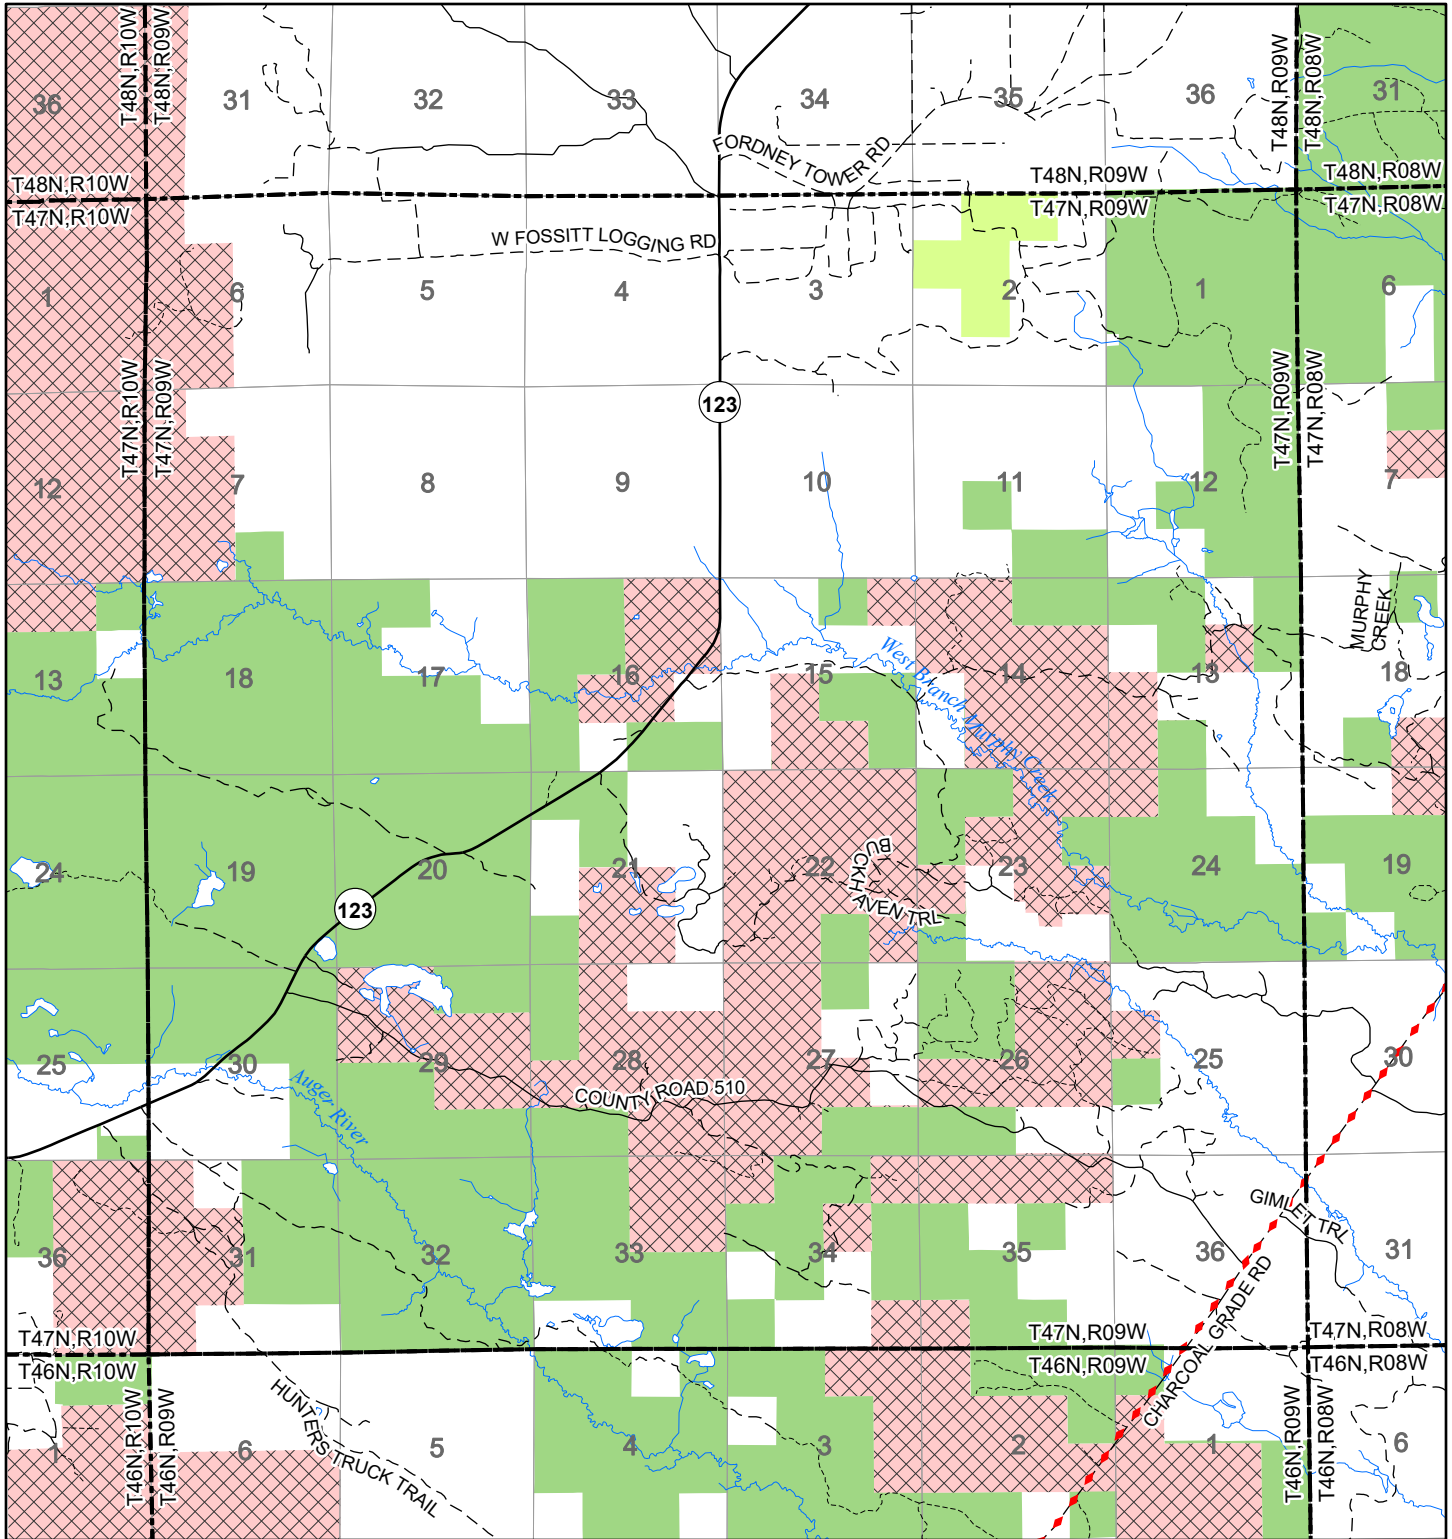

# 2022 Fuelwood Collection Map

## T47N,R09W

### LUCE CO.

- Open to Fuelwood Collection
- Open (Recently Closed Timber Sale)
- State land closed to fuelwood collection
- Snowmobile trail

Effective: April 1, 2022