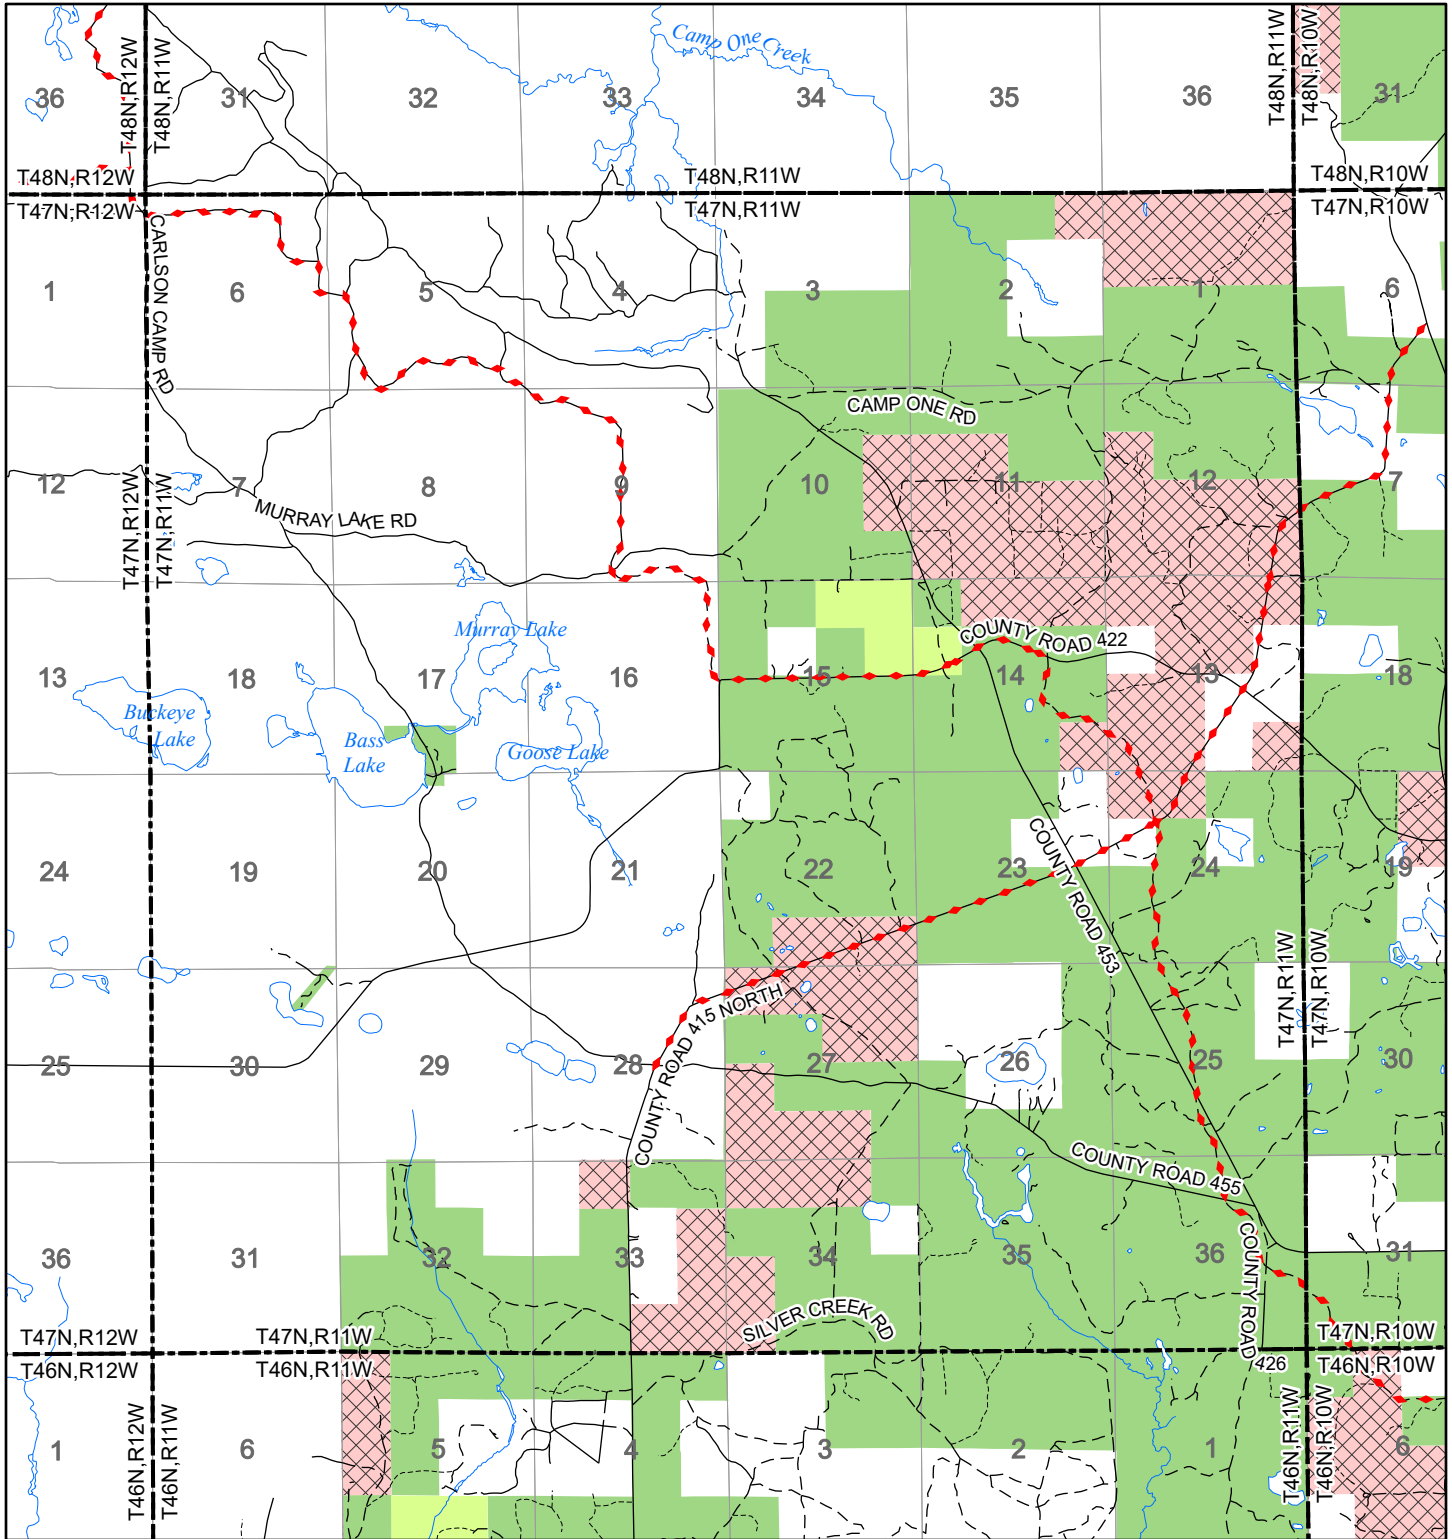

2022 Fuelwood Collection Map

T47N,R11W

LUCE CO.

- Open to Fuelwood Collection
- Open (Recently Closed Timber Sale)
- State land closed to fuelwood collection
- Snowmobile trail

Effective: April 1, 2022