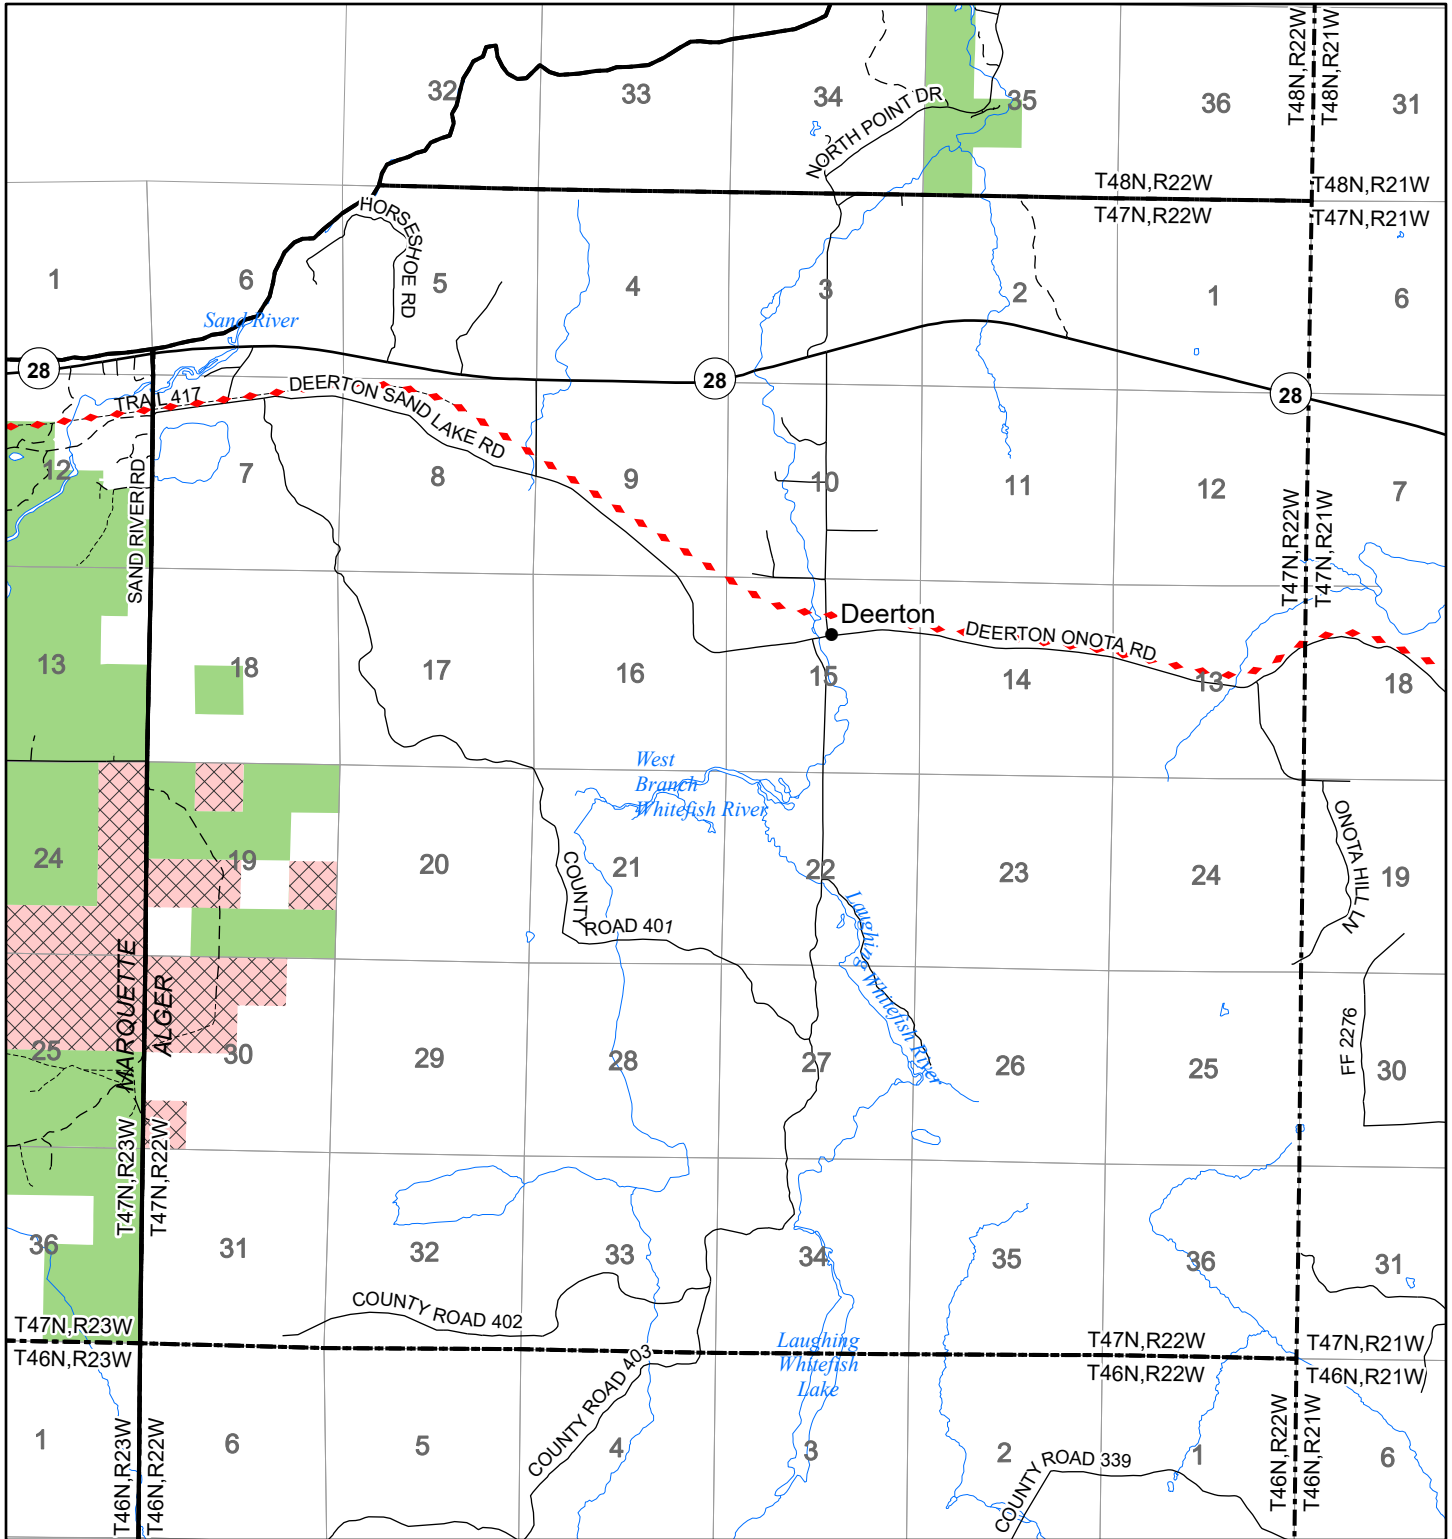

2022 Fuelwood Collection Map

T47N,R22W

ALGER CO.

- Open to Fuelwood Collection
- Open (Recently Closed Timber Sale)
- State land closed to fuelwood collection
- Snowmobile trail

Effective: April 1, 2022