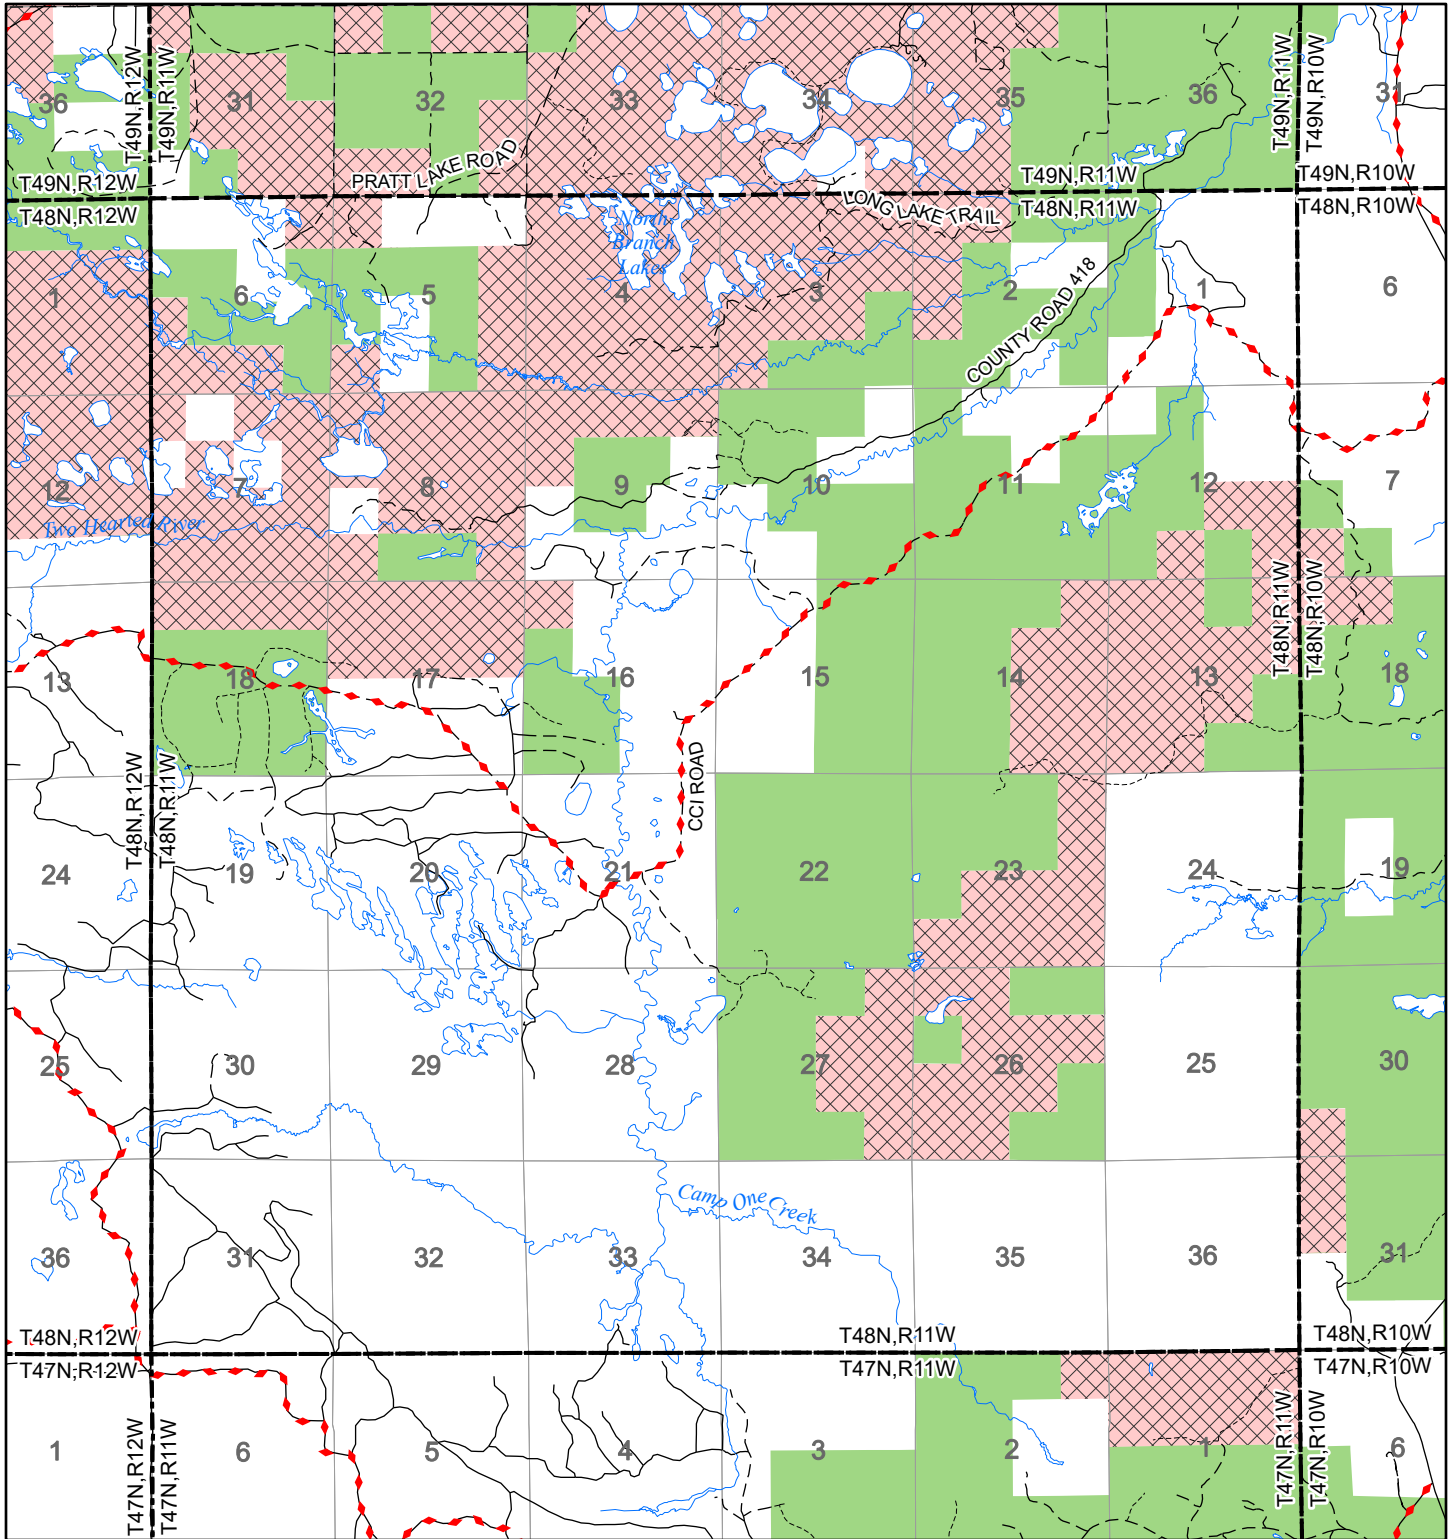

2022 Fuelwood Collection Map

T48N,R11W

LUCE CO.

- Open to Fuelwood Collection
- Open (Recently Closed Timber Sale)
- State land closed to fuelwood collection
- Snowmobile trail

Effective: April 1, 2022